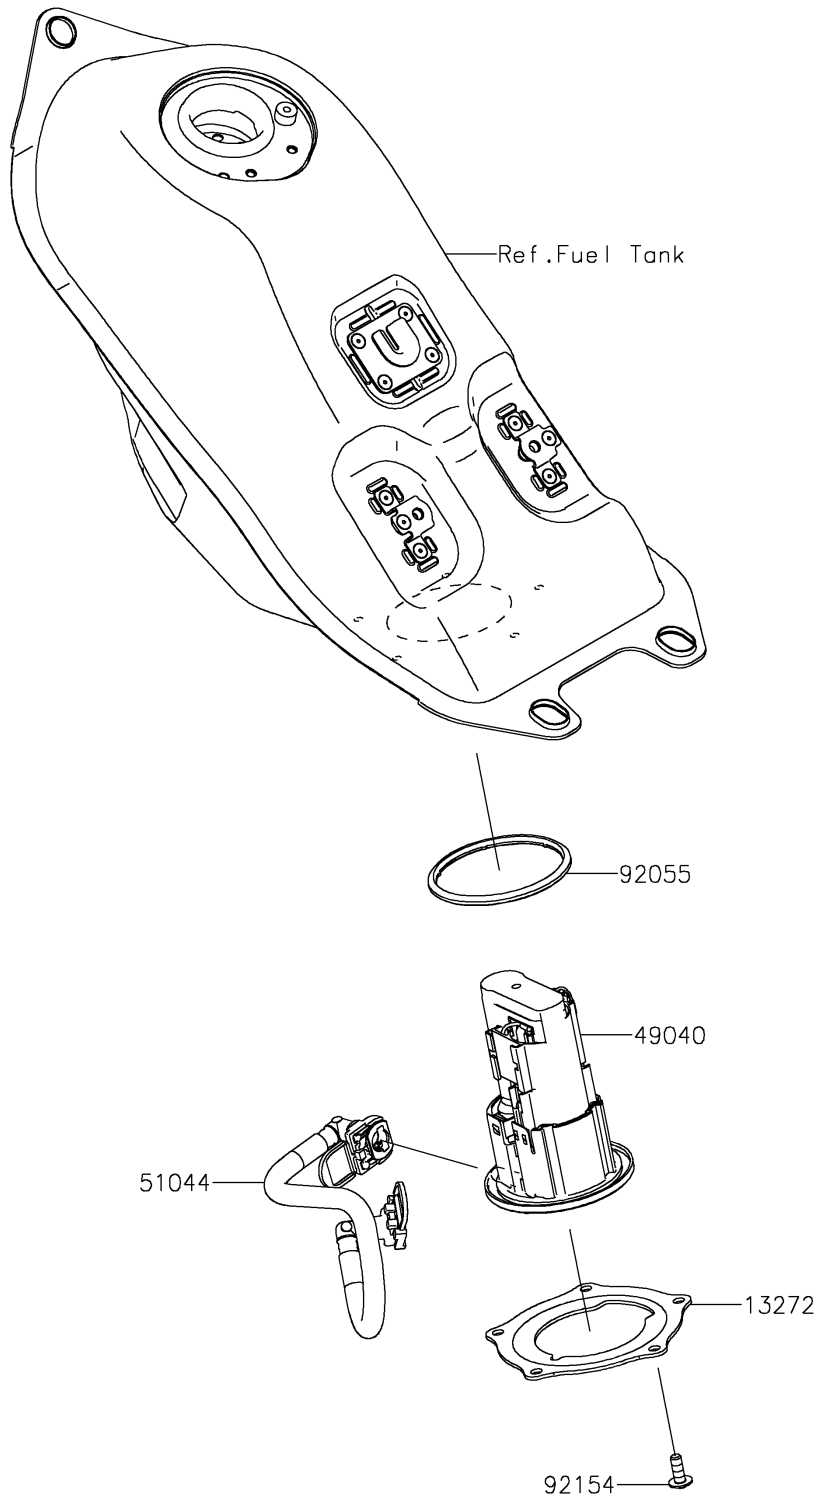

2025 KLX[®] 230R

PARTS DIAGRAM

Fuel Pump

E1520

2025 KLX[®] 230R

PARTS LIST

Fuel Pump

Kawasaki

Let the Good Times Roll[®]

ITEM NAME

PART NUMBER

QUANTITY
