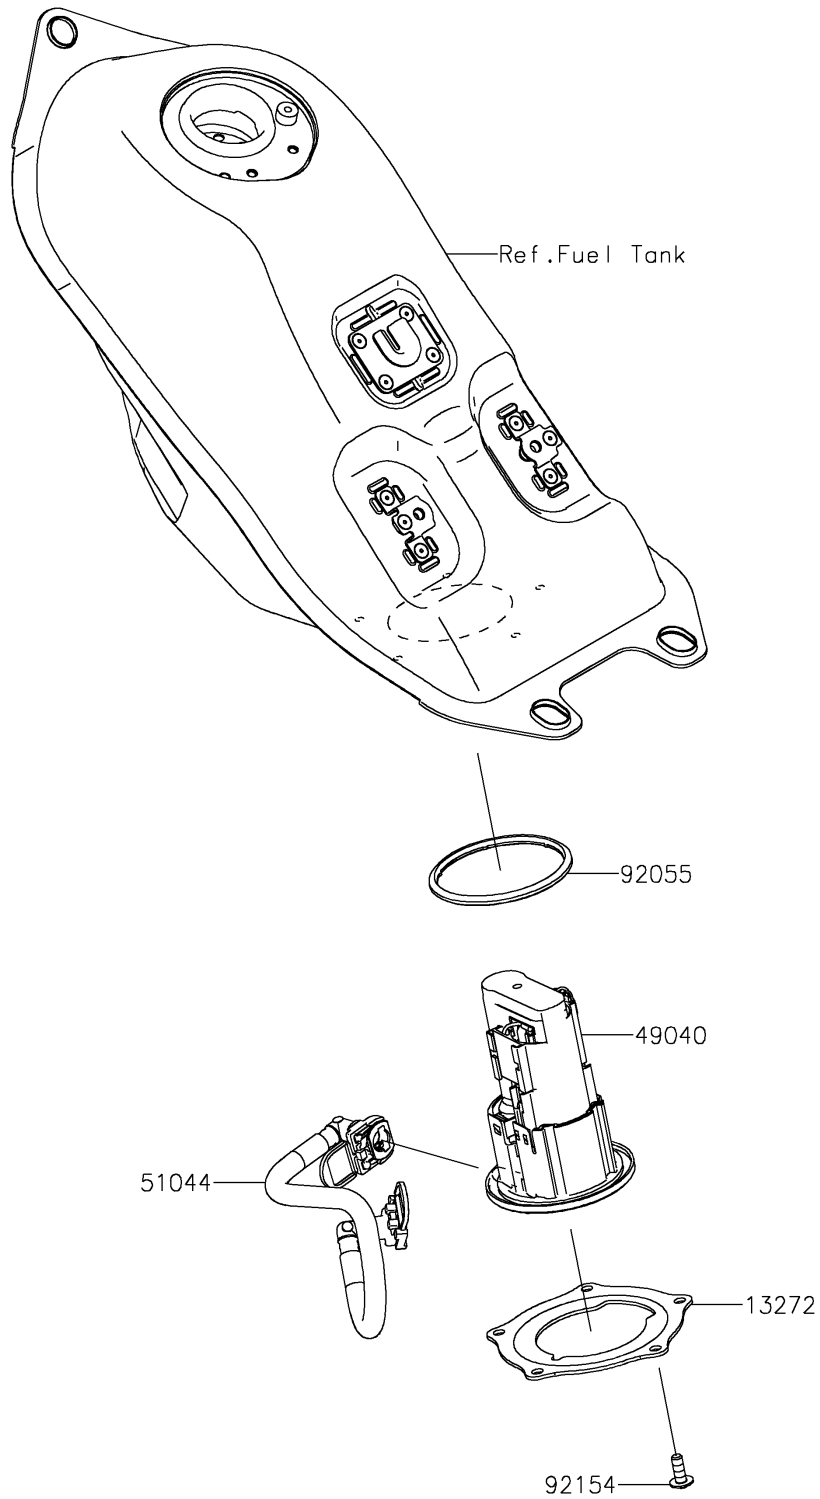

2026 KLX230R

PARTS DIAGRAM

Fuel Pump

E1520

2026 KLX230R

PARTS LIST

Fuel Pump

ITEM NAME	PART NUMBER	QUANTITY
PLATE,FUEL PUMP (Ref # 13272)	13272-2614	1
PUMP-FUEL (Ref # 49040)	49040-0780	1
TUBE-ASSY,FUEL (Ref # 51044)	51044-1269	1
RING-O,FUEL PUMP (Ref # 92055)	92055-0920	1
BOLT,TORX,6X16 (Ref # 92154)	92154-7654	5