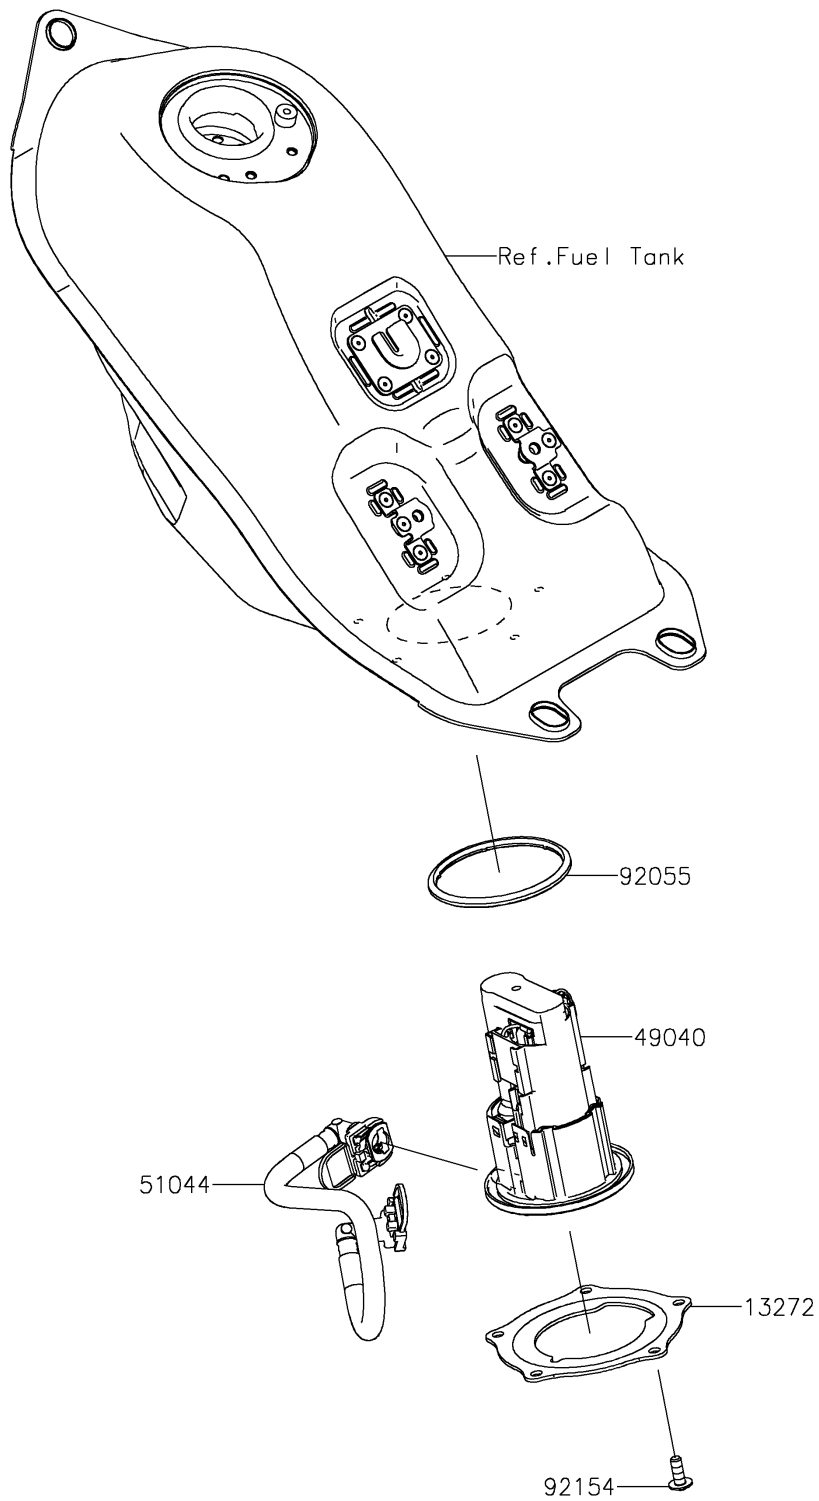

2025 KLX230R

PARTS DIAGRAM

Fuel Pump

E1520

2025 KLX230R

PARTS LIST

Fuel Pump

ITEM NAME	PART NUMBER	QUANTITY
PLATE,FUEL PUMP (Ref # 13272)	13272-2614	1
PUMP-FUEL (Ref # 49040)	49040-0780	1
TUBE-ASSY,FUEL (Ref # 51044)	51044-1269	1
RING-O,FUEL PUMP (Ref # 92055)	92055-0920	1
BOLT,TORX,6X16 (Ref # 92154)	92154-7654	5