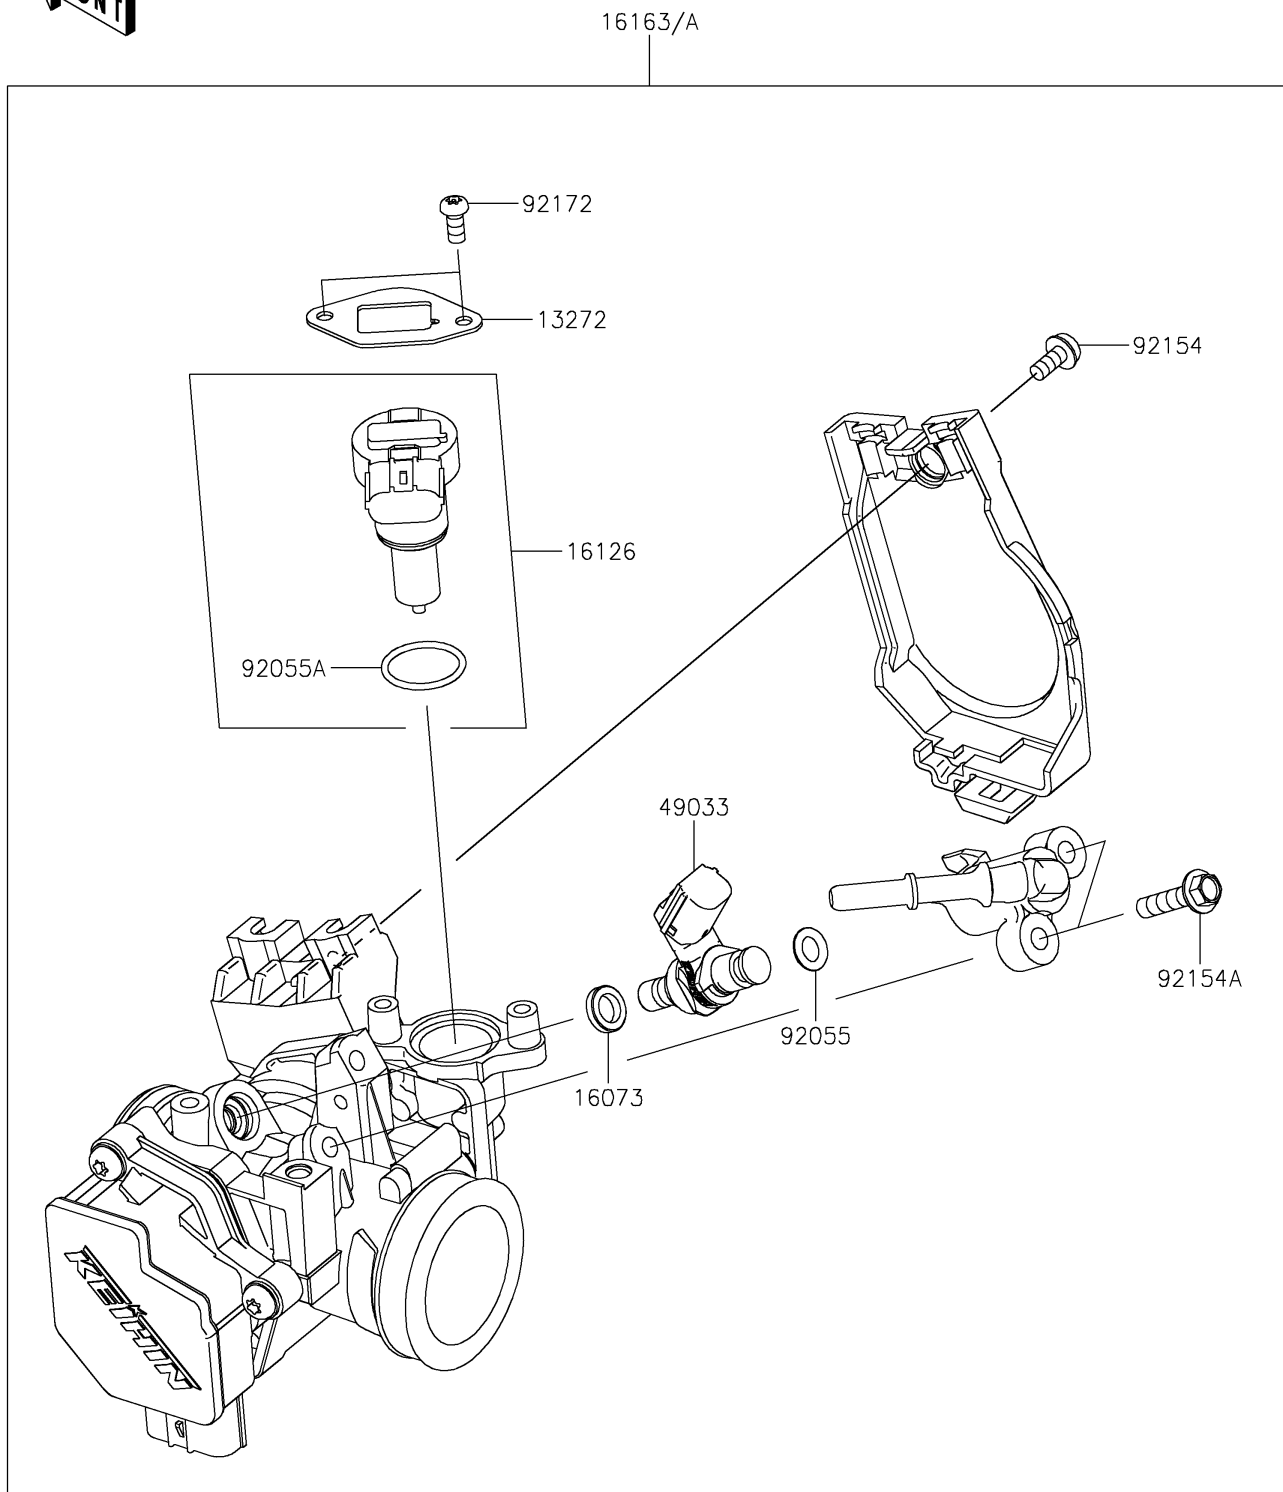

2026 KLX230R

PARTS DIAGRAM

Throttle

E1510

2026 KLX230R

PARTS LIST

Throttle

ITEM NAME

PART NUMBER

QUANTITY
