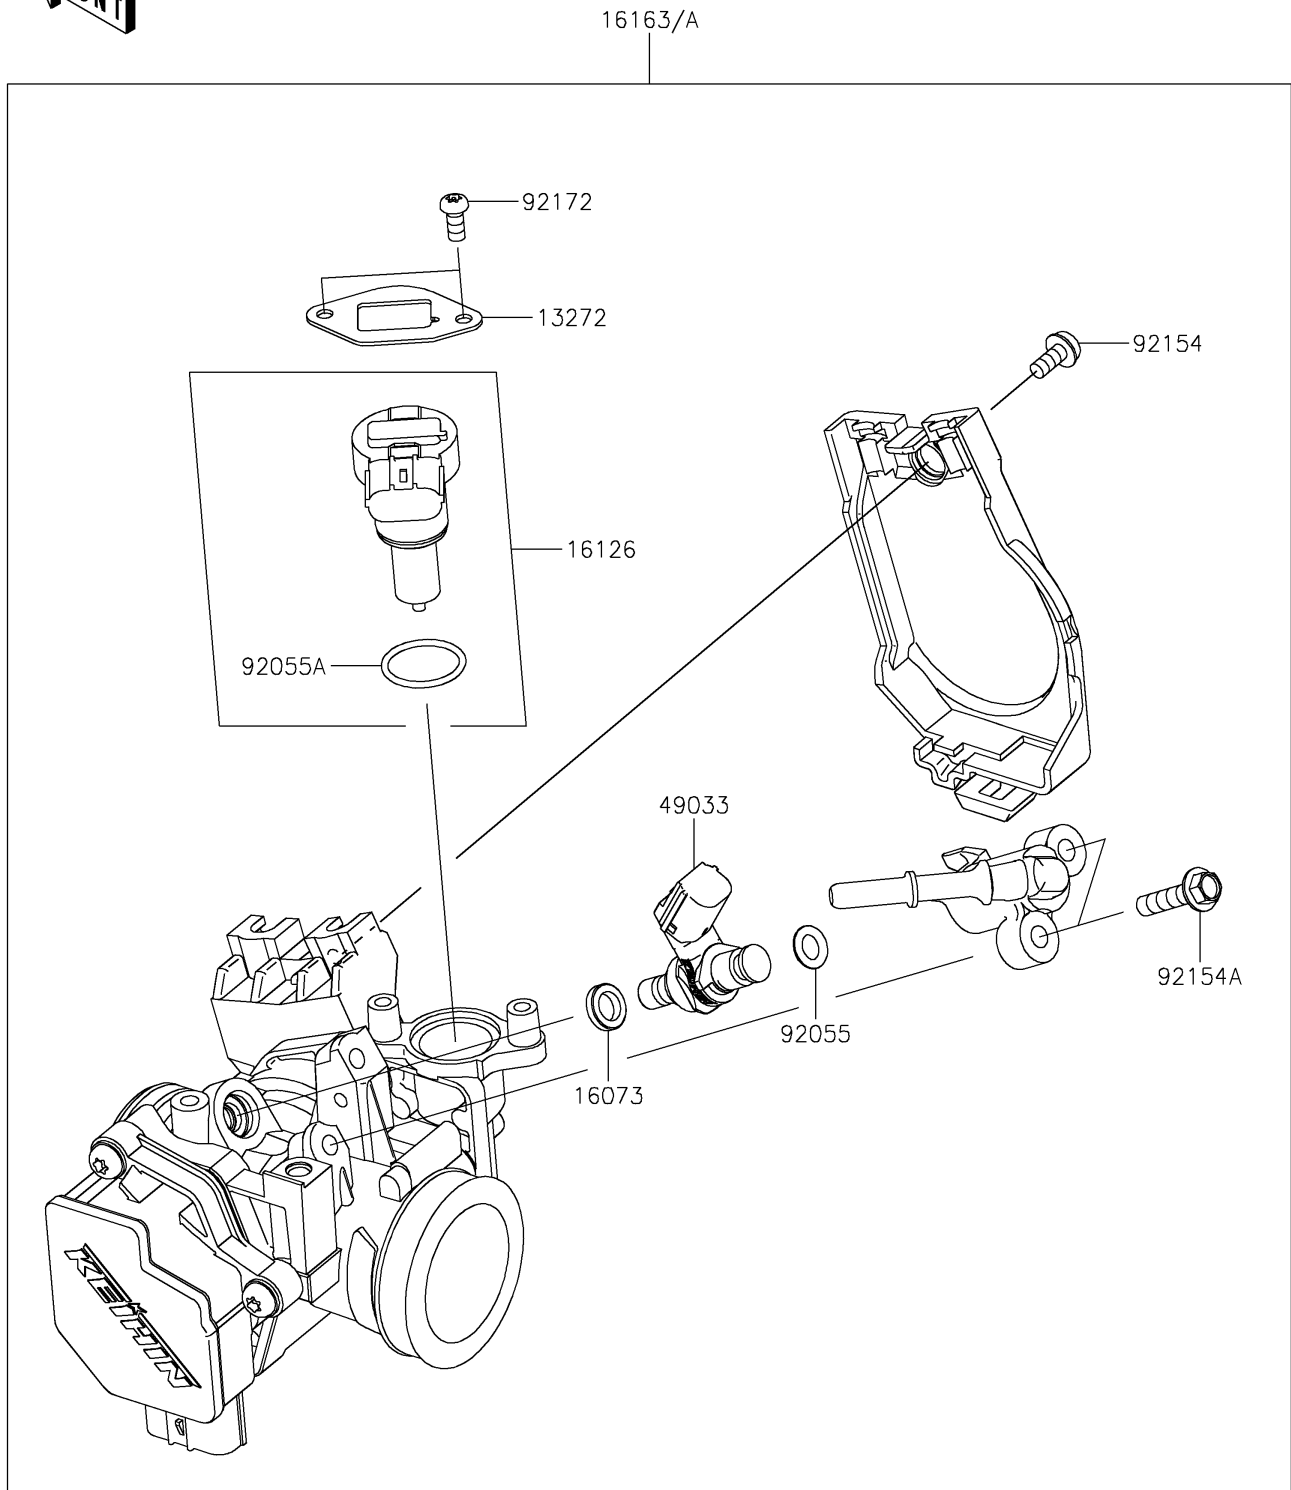

2025 KLX[®] 230R

PARTS DIAGRAM

Throttle

E1510

2025 KLX[®] 230R

PARTS LIST

Throttle

Kawasaki

Let the Good Times Roll[®]

ITEM NAME

PART NUMBER

QUANTITY
