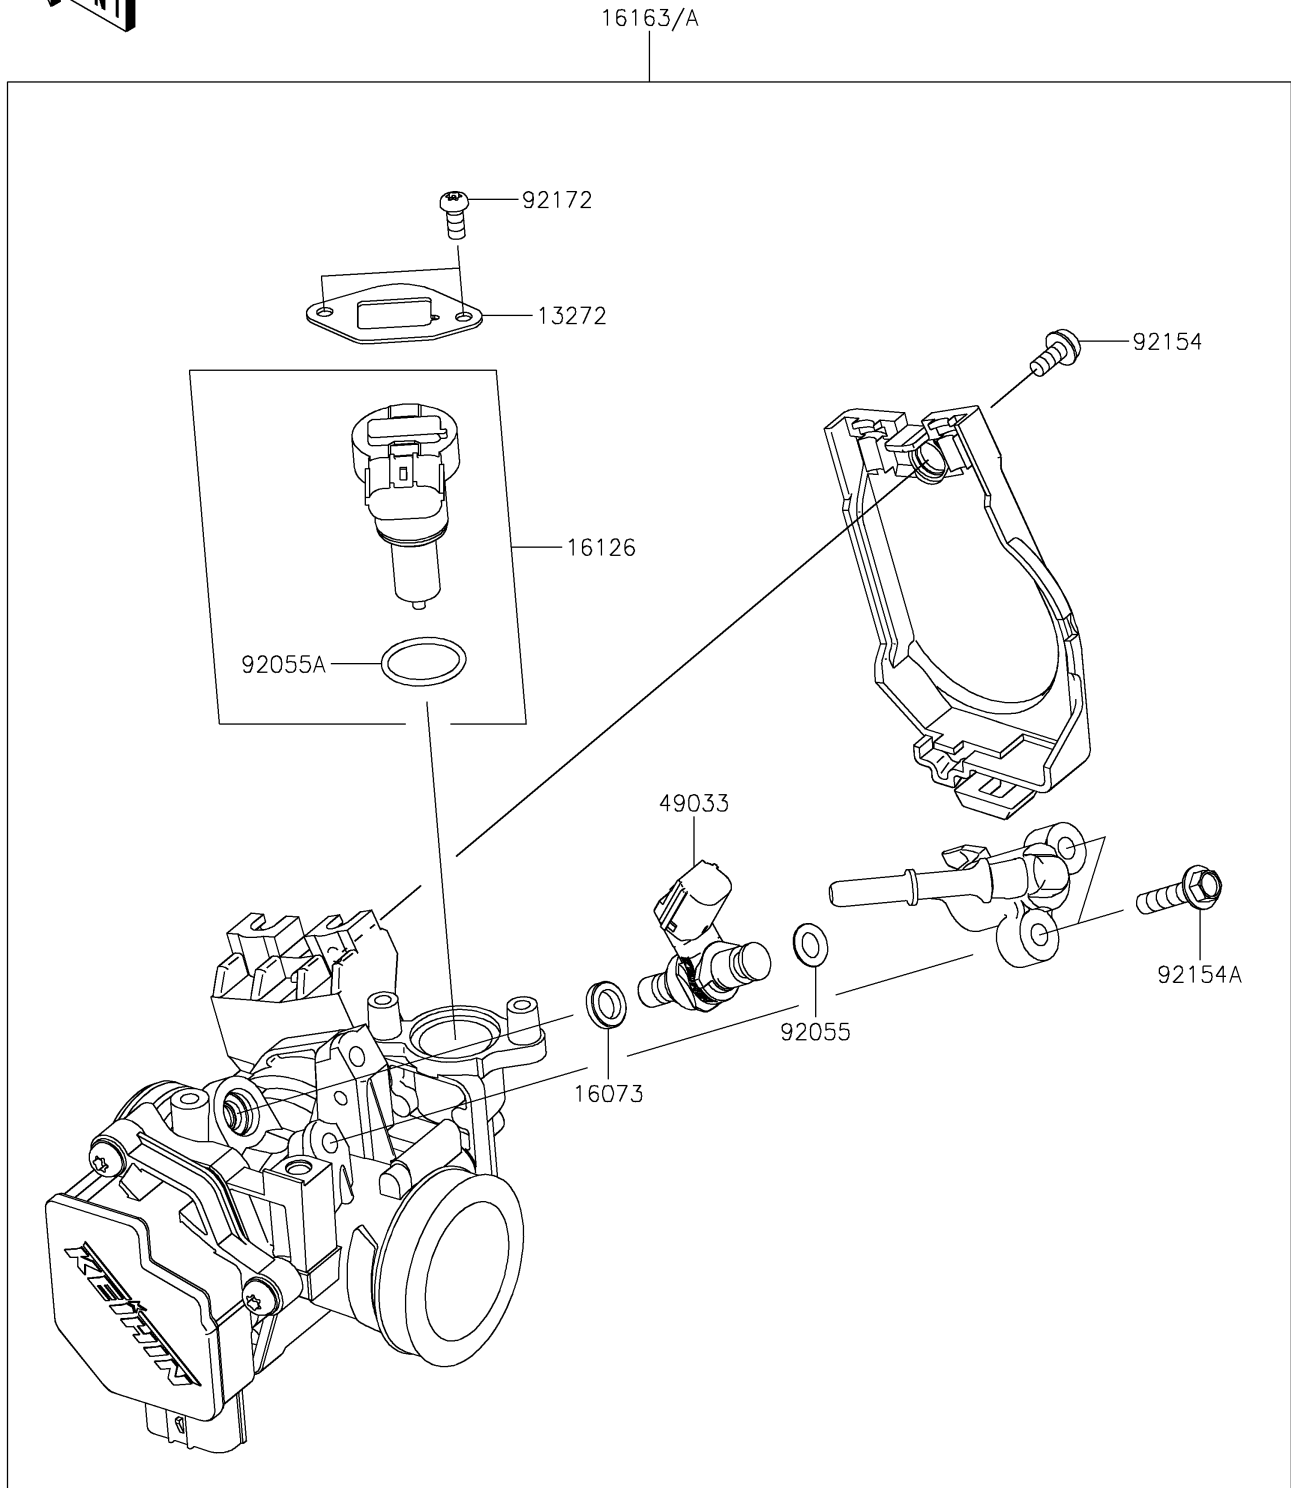

2026 KLX230R

PARTS DIAGRAM

Throttle

E1510

2026 KLX230R

PARTS LIST

Throttle

ITEM NAME	PART NUMBER	QUANTITY
PLATE (Ref # 13272)	13272-1862	1
INSULATOR (Ref # 16073)	16073-0821	1
VALVE,ISC (Ref # 16126)	16126-0729	1
THROTTLE-ASSY (Ref # 16163)	16163-0951	1
THROTTLE-ASSY (Ref # 16163A)	16163-0990	1
NOZZLE-INJECTION (Ref # 49033)	49033-0031	1
RING-O,6.3X2.2 (Ref # 92055)	92055-0821	1
RING-O (Ref # 92055A)	92055-0826	1
BOLT (Ref # 92154)	92154-0133	1
BOLT,FLANGED,5X20 (Ref # 92154A)	92154-1559	2
SCREW,TORX (Ref # 92172)	92172-0903	2