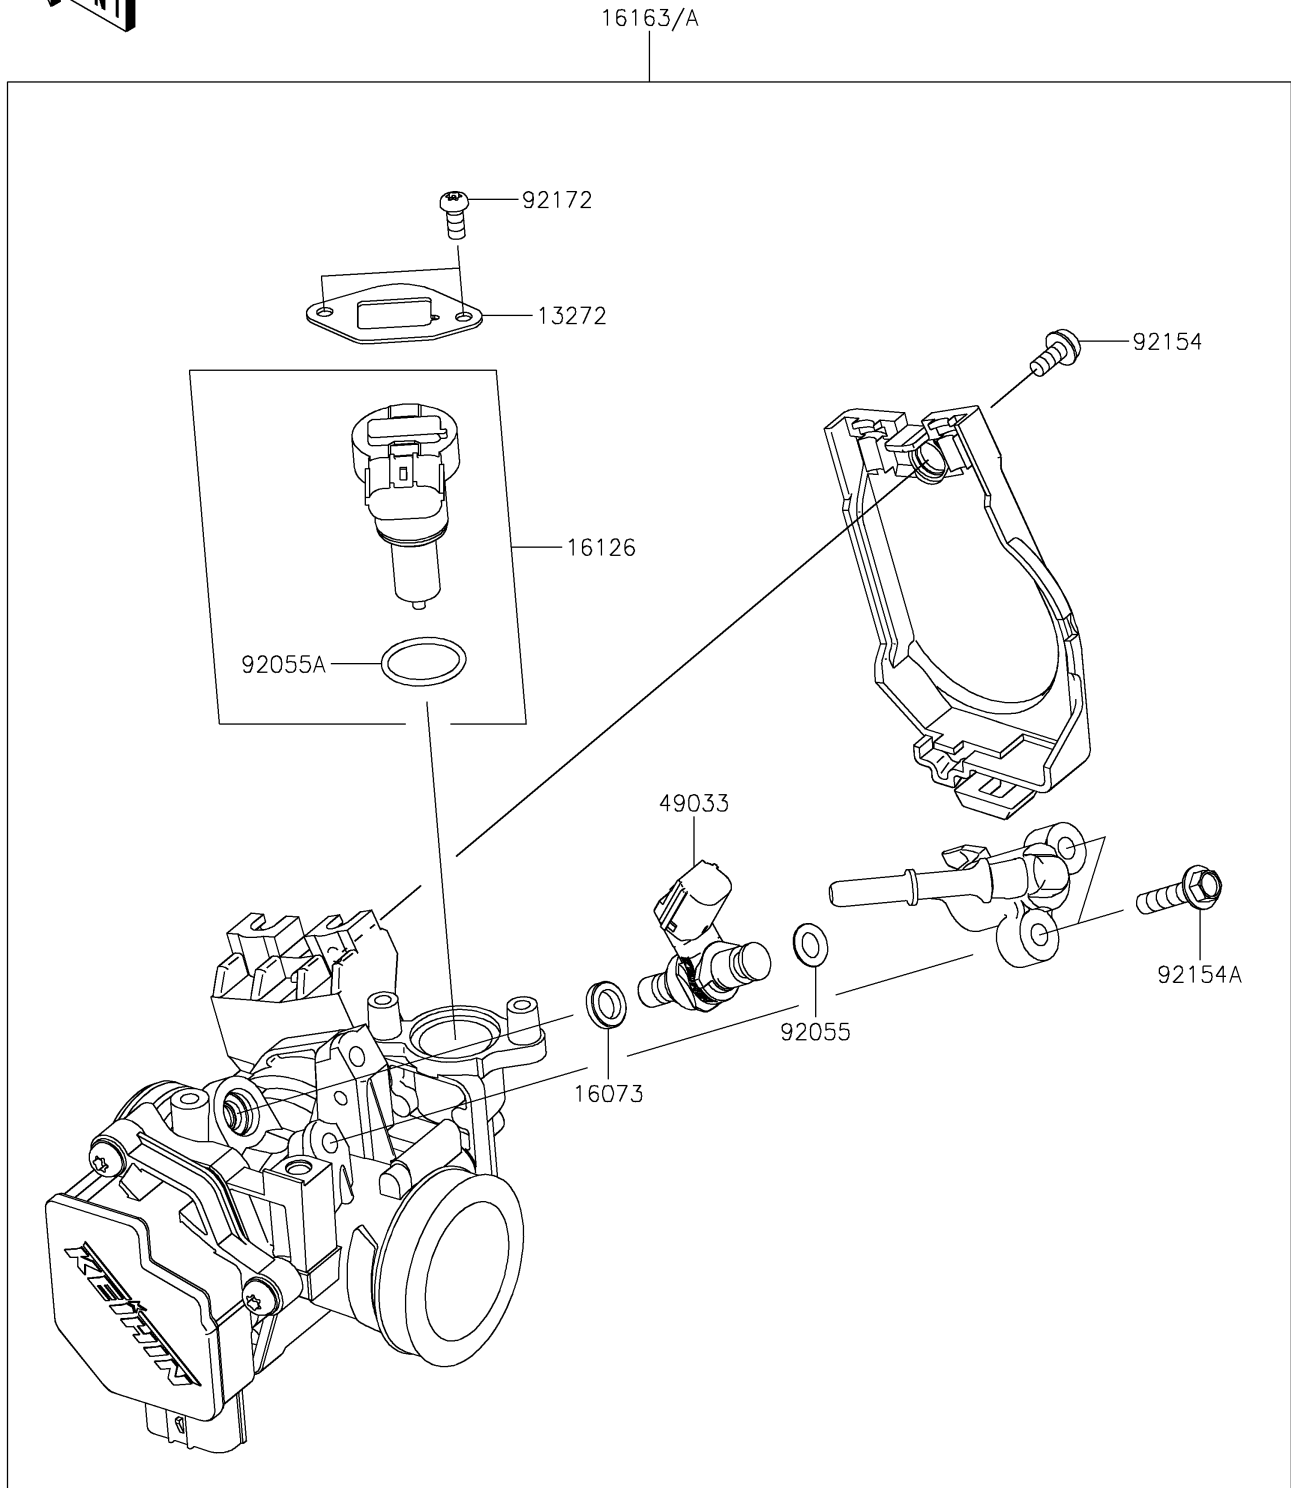

2025 KLX230R

PARTS DIAGRAM

Throttle

E1510

2025 KLX230R

PARTS LIST

Throttle

ITEM NAME	PART NUMBER	QUANTITY
PLATE (Ref # 13272)	13272-1862	1
INSULATOR (Ref # 16073)	16073-0821	1
VALVE,ISC (Ref # 16126)	16126-0729	1
THROTTLE-ASSY (Ref # 16163)	16163-0951	1
THROTTLE-ASSY (Ref # 16163A)	16163-0990	1
NOZZLE-INJECTION (Ref # 49033)	49033-0031	1
RING-O,6.3X2.2 (Ref # 92055)	92055-0821	1
RING-O (Ref # 92055A)	92055-0826	1
BOLT (Ref # 92154)	92154-0133	1
BOLT,FLANGED,5X20 (Ref # 92154A)	92154-1559	2
SCREW,TORX (Ref # 92172)	92172-0903	2