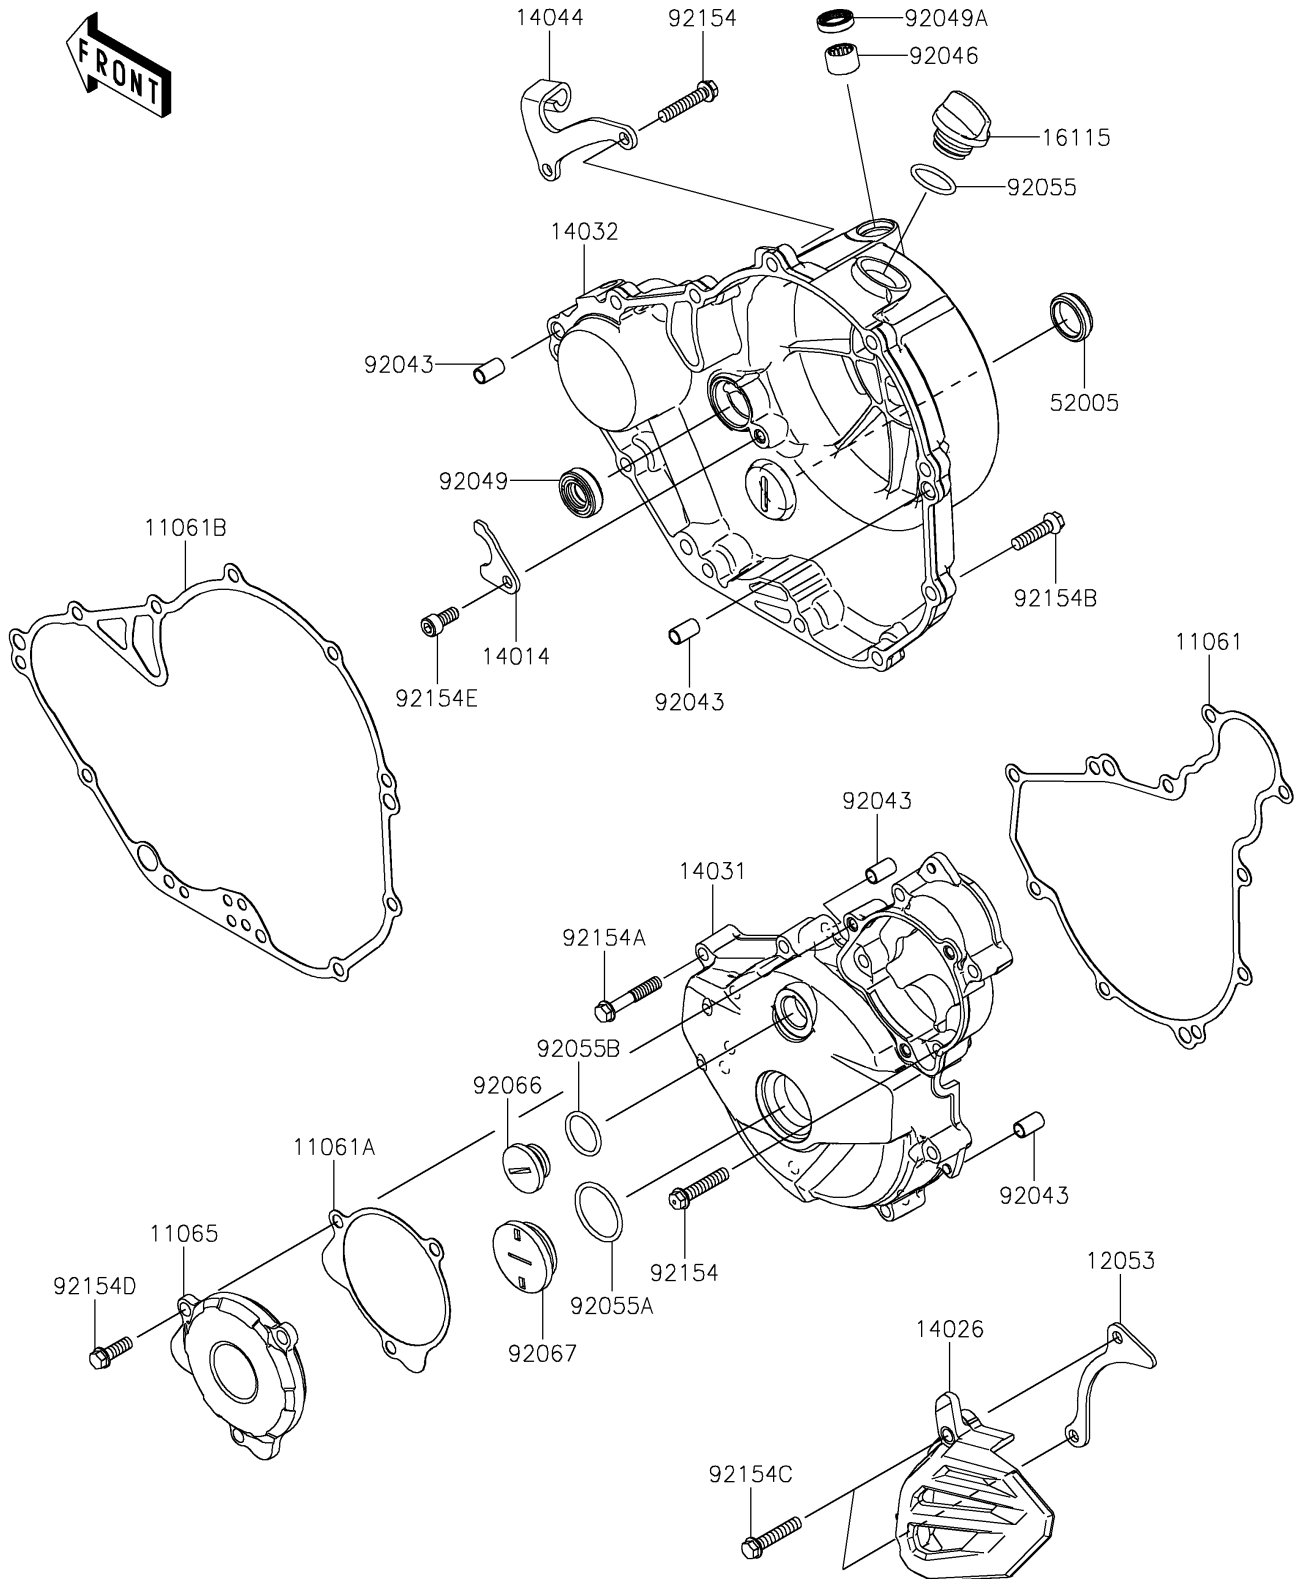

2025 KLX[®]230R

PARTS DIAGRAM

Engine Cover(s)

E1431

2025 KLX[®] 230R

PARTS LIST

Engine Cover(s)

ITEM NAME

PART NUMBER

QUANTITY
