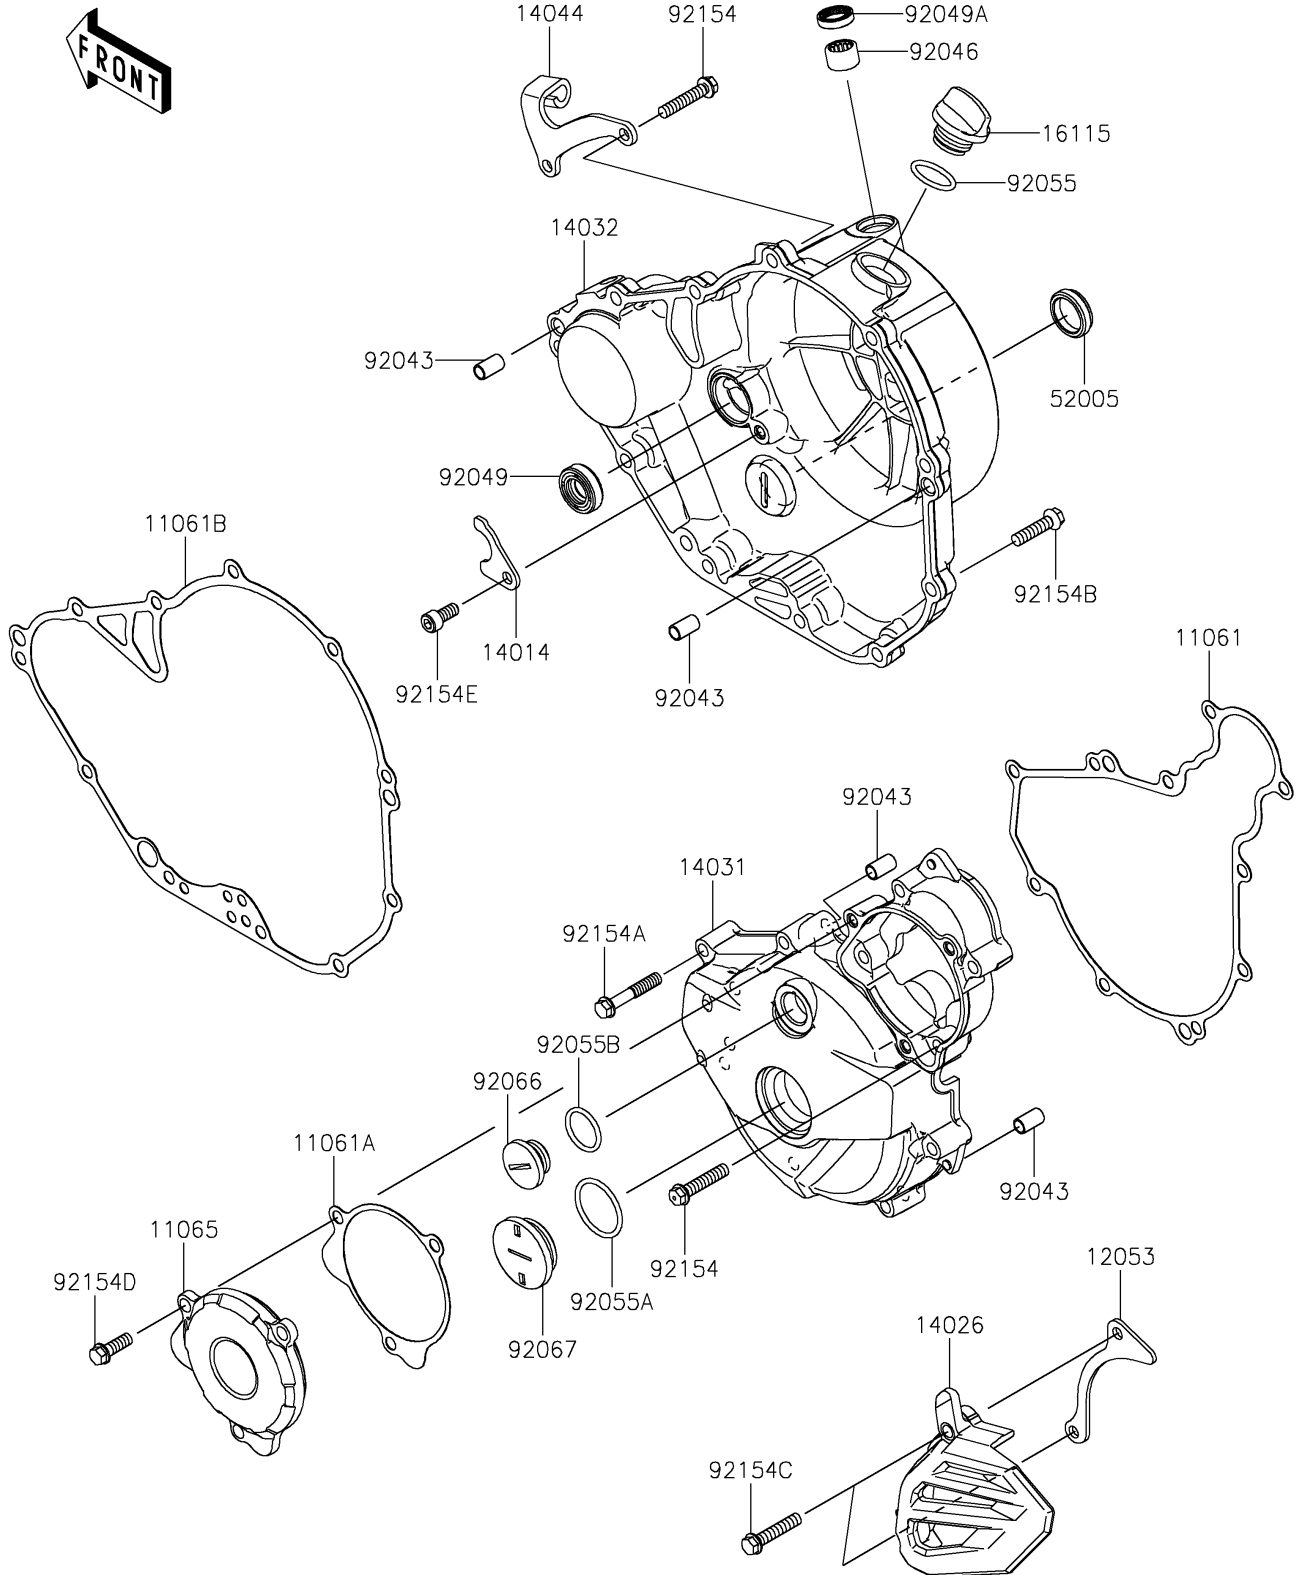

2026 KLX230R

PARTS DIAGRAM

Engine Cover(s)

E1431

2026 KLX230R

PARTS LIST

Engine Cover(s)

ITEM NAME	PART NUMBER	QUANTITY
GASKET,GENERATOR COVER (Ref # 11061)	11061-1299	1
GASKET,GENERATOR COVER CAP (Ref # 11061A)	11061-1300	1
GASKET,CLUTCH COVER (Ref # 11061B)	11061-1301	1
CAP,GENERATOR COVER (Ref # 11065)	11065-1300	1
GUIDE-CHAIN (Ref # 12053)	12053-0272	1
PLATE-POSITION (Ref # 14014)	14014-0567	1
COVER-CHAIN (Ref # 14026)	14026-0146	1
COVER-GENERATOR (Ref # 14031)	14031-0644	1
COVER-CLUTCH (Ref # 14032)	14032-0685	1
HOLDER-CABLE (Ref # 14044)	14044-0578	1
CAP-OIL FILLER (Ref # 16115)	16115-1053	1
GAUGE,OIL LEVEL (Ref # 52005)	52005-1009	1
PIN,6.2X8X14 (Ref # 92043)	92043-1741	4
BEARING-NEEDLE,HK1210FM (Ref # 92046)	92046-0034	1
SEAL-OIL (Ref # 92049)	92049-1191	1
SEAL-OIL,AG0353-F0 (Ref # 92049A)	92049-1262	1
RING-O,19.8MM (Ref # 92055)	92055-0844	1
RING-O,27.7X2.4 (Ref # 92055A)	92055-091	1
RING-O,20X2 (Ref # 92055B)	92055-1786	1
PLUG,COVER (Ref # 92066)	92066-0011	1
PLUG,30X8 (Ref # 92067)	92067-024	1
BOLT,FLANGED,6X30 (Ref # 92154)	92154-4061	4
BOLT,FLANGED,6X35 (Ref # 92154A)	92154-7465	8
BOLT,FLANGED,6X25 (Ref # 92154B)	92154-7466	9
BOLT,FLANGED,6X30 (Ref # 92154C)	92154-7469	2
BOLT,FLANGED,6X18 (Ref # 92154D)	92154-7470	3
BOLT,SOCKET,6X14 (Ref # 92154E)	92154-7476	1