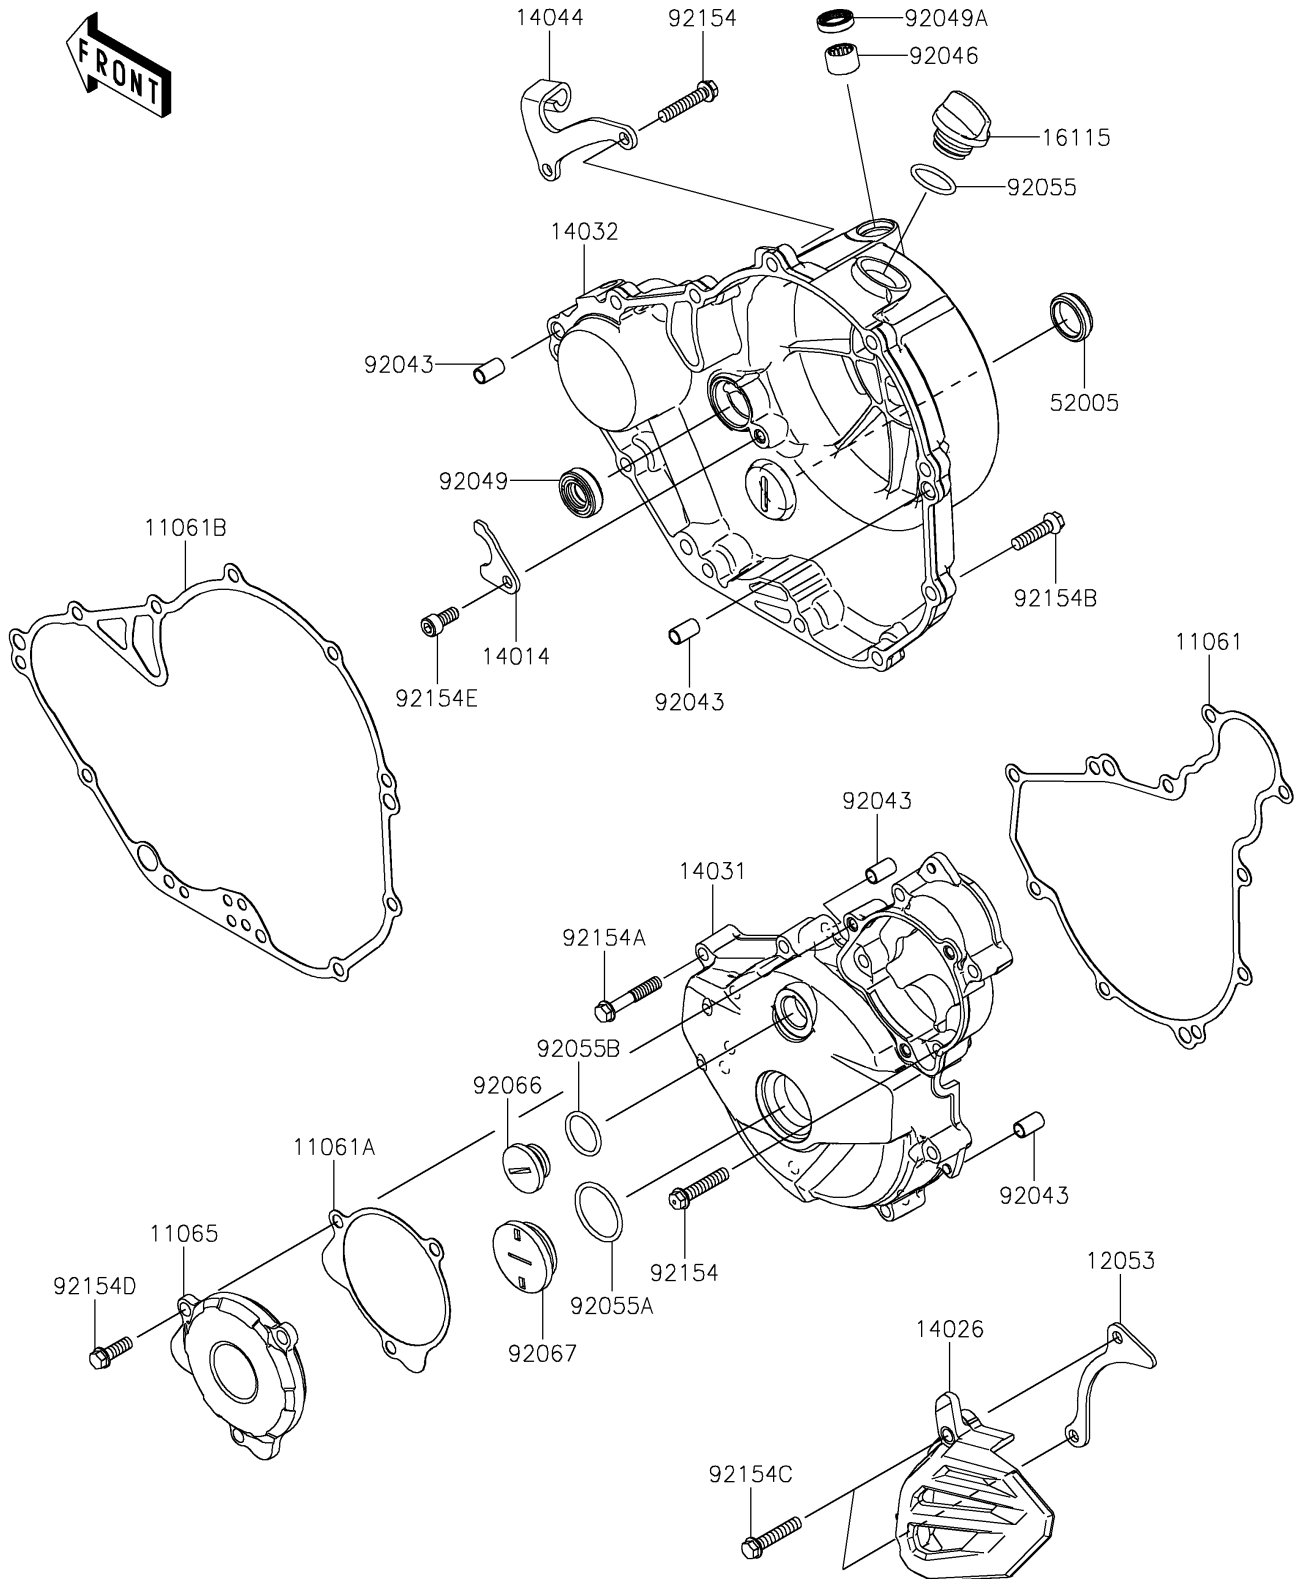

## PARTS DIAGRAM

### Engine Cover(s)

E1431

## PARTS LIST

### Engine Cover(s)

ITEM NAME	PART NUMBER	QUANTITY
GASKET,GENERATOR COVER (Ref # 11061)	11061-1299	1
GASKET,GENERATOR COVER CAP (Ref # 11061A)	11061-1300	1
GASKET,CLUTCH COVER (Ref # 11061B)	11061-1301	1
CAP,GENERATOR COVER (Ref # 11065)	11065-1300	1
GUIDE-CHAIN (Ref # 12053)	12053-0272	1
PLATE-POSITION (Ref # 14014)	14014-0567	1
COVER-CHAIN (Ref # 14026)	14026-0146	1
COVER-GENERATOR (Ref # 14031)	14031-0644	1
COVER-CLUTCH (Ref # 14032)	14032-0685	1
HOLDER-CABLE (Ref # 14044)	14044-0578	1
CAP-OIL FILLER (Ref # 16115)	16115-1053	1
GAUGE,OIL LEVEL (Ref # 52005)	52005-1009	1
PIN,6.2X8X14 (Ref # 92043)	92043-1741	4
BEARING-NEEDLE,HK1210FM (Ref # 92046)	92046-0034	1
SEAL-OIL (Ref # 92049)	92049-1191	1
SEAL-OIL,AG0353-F0 (Ref # 92049A)	92049-1262	1
RING-O,19.8MM (Ref # 92055)	92055-0844	1
RING-O,27.7X2.4 (Ref # 92055A)	92055-091	1
RING-O,20X2 (Ref # 92055B)	92055-1786	1
PLUG,COVER (Ref # 92066)	92066-0011	1
PLUG,30X8 (Ref # 92067)	92067-024	1
BOLT,FLANGED,6X30 (Ref # 92154)	92154-4061	4
BOLT,FLANGED,6X35 (Ref # 92154A)	92154-7465	8
BOLT,FLANGED,6X25 (Ref # 92154B)	92154-7466	9
BOLT,FLANGED,6X30 (Ref # 92154C)	92154-7469	2
BOLT,FLANGED,6X18 (Ref # 92154D)	92154-7470	3
BOLT,SOCKET,6X14 (Ref # 92154E)	92154-7476	1