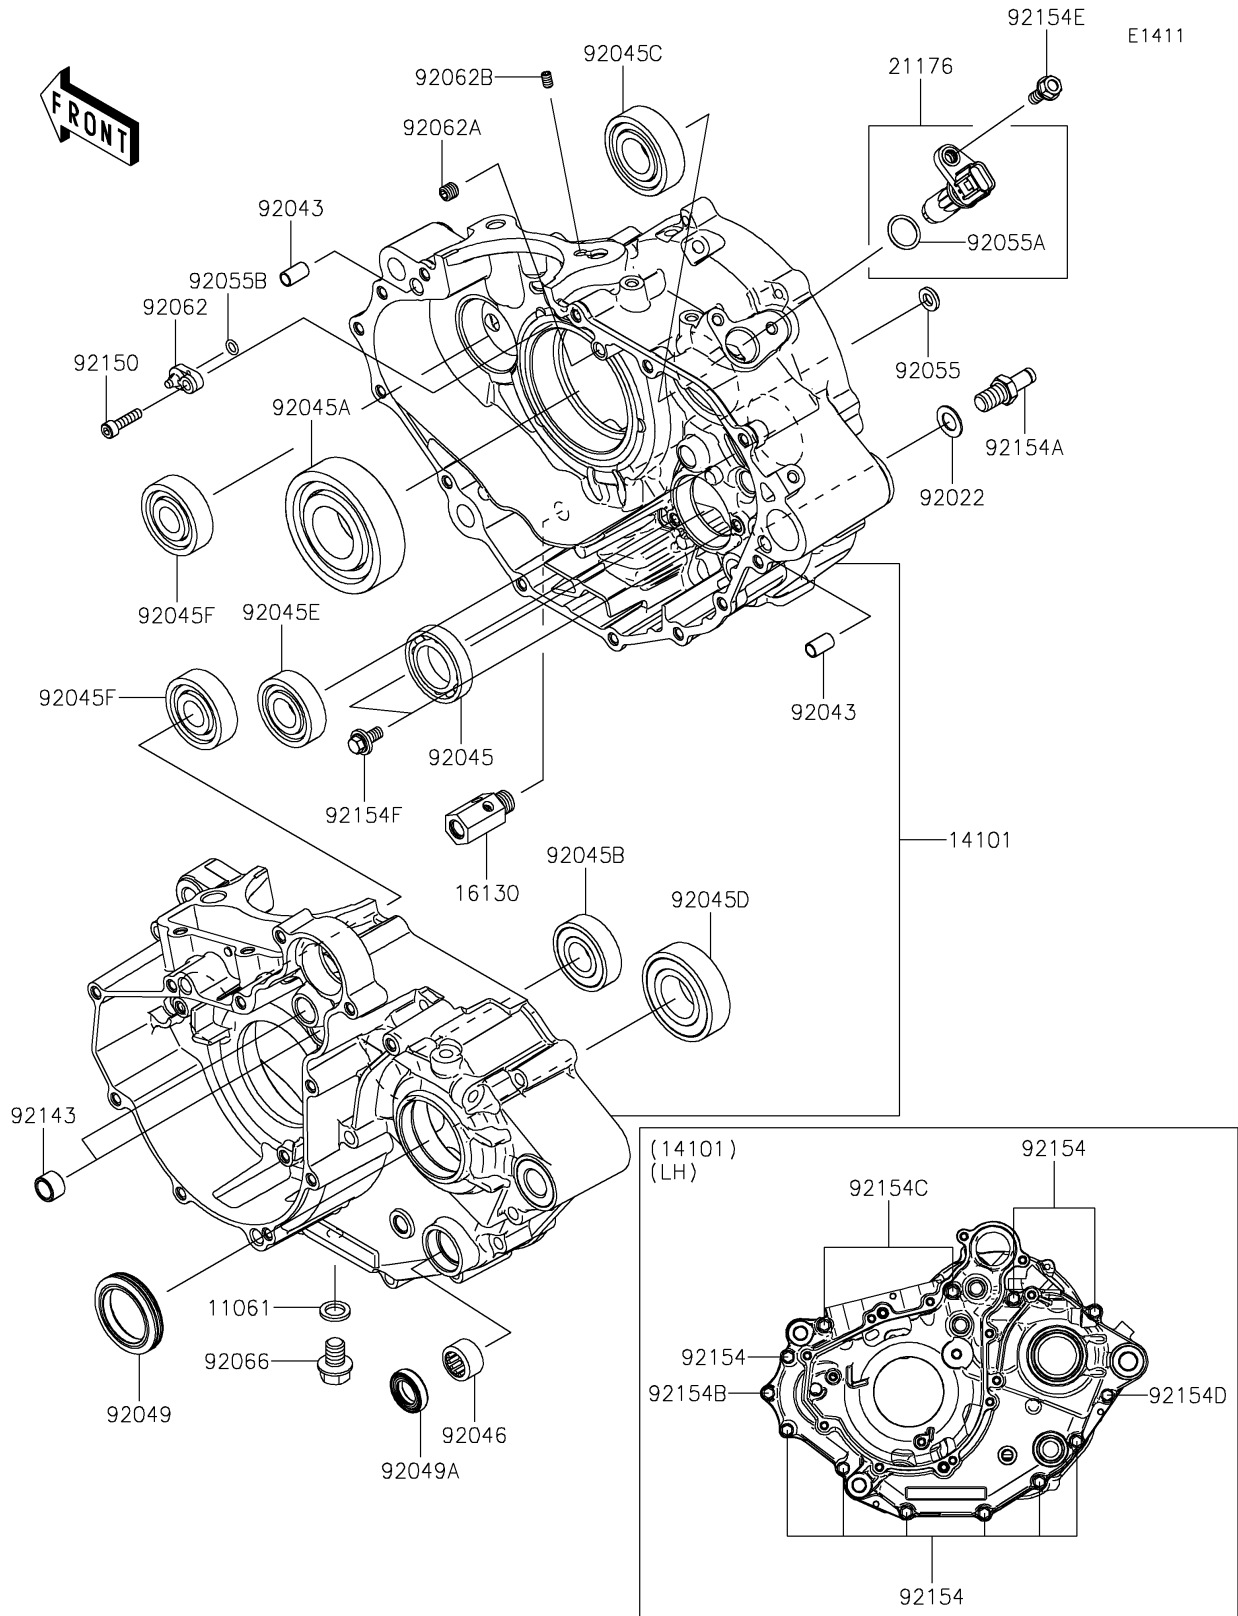

2026 KLX230R

PARTS DIAGRAM

Crankcase

2026 KLX230R

PARTS LIST

Crankcase

Kawasaki

Let the Good Times Roll®

ITEM NAME

PART NUMBER

QUANTITY
