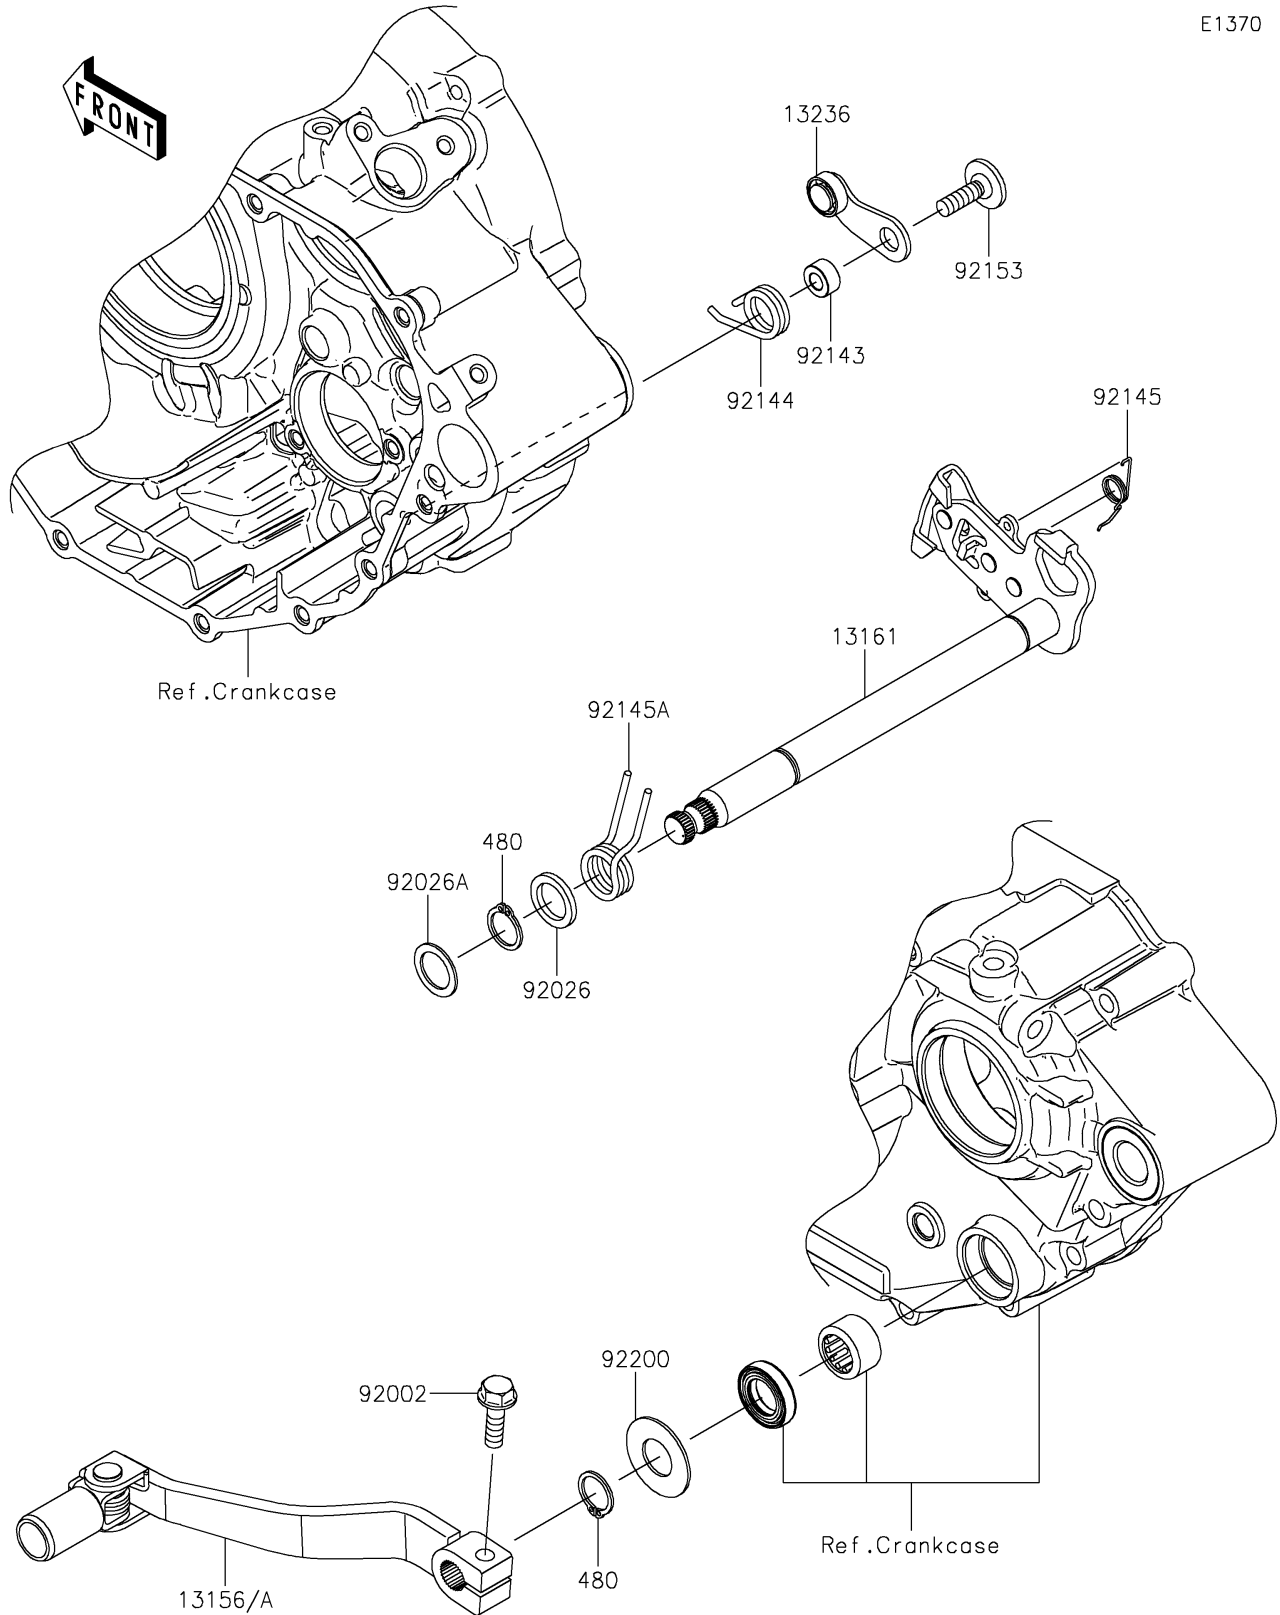

2026 KLX230R

PARTS DIAGRAM

Gear Change Mechanism

E1370

2026 KLX230R

PARTS LIST

Gear Change Mechanism

ITEM NAME

PART NUMBER

QUANTITY
