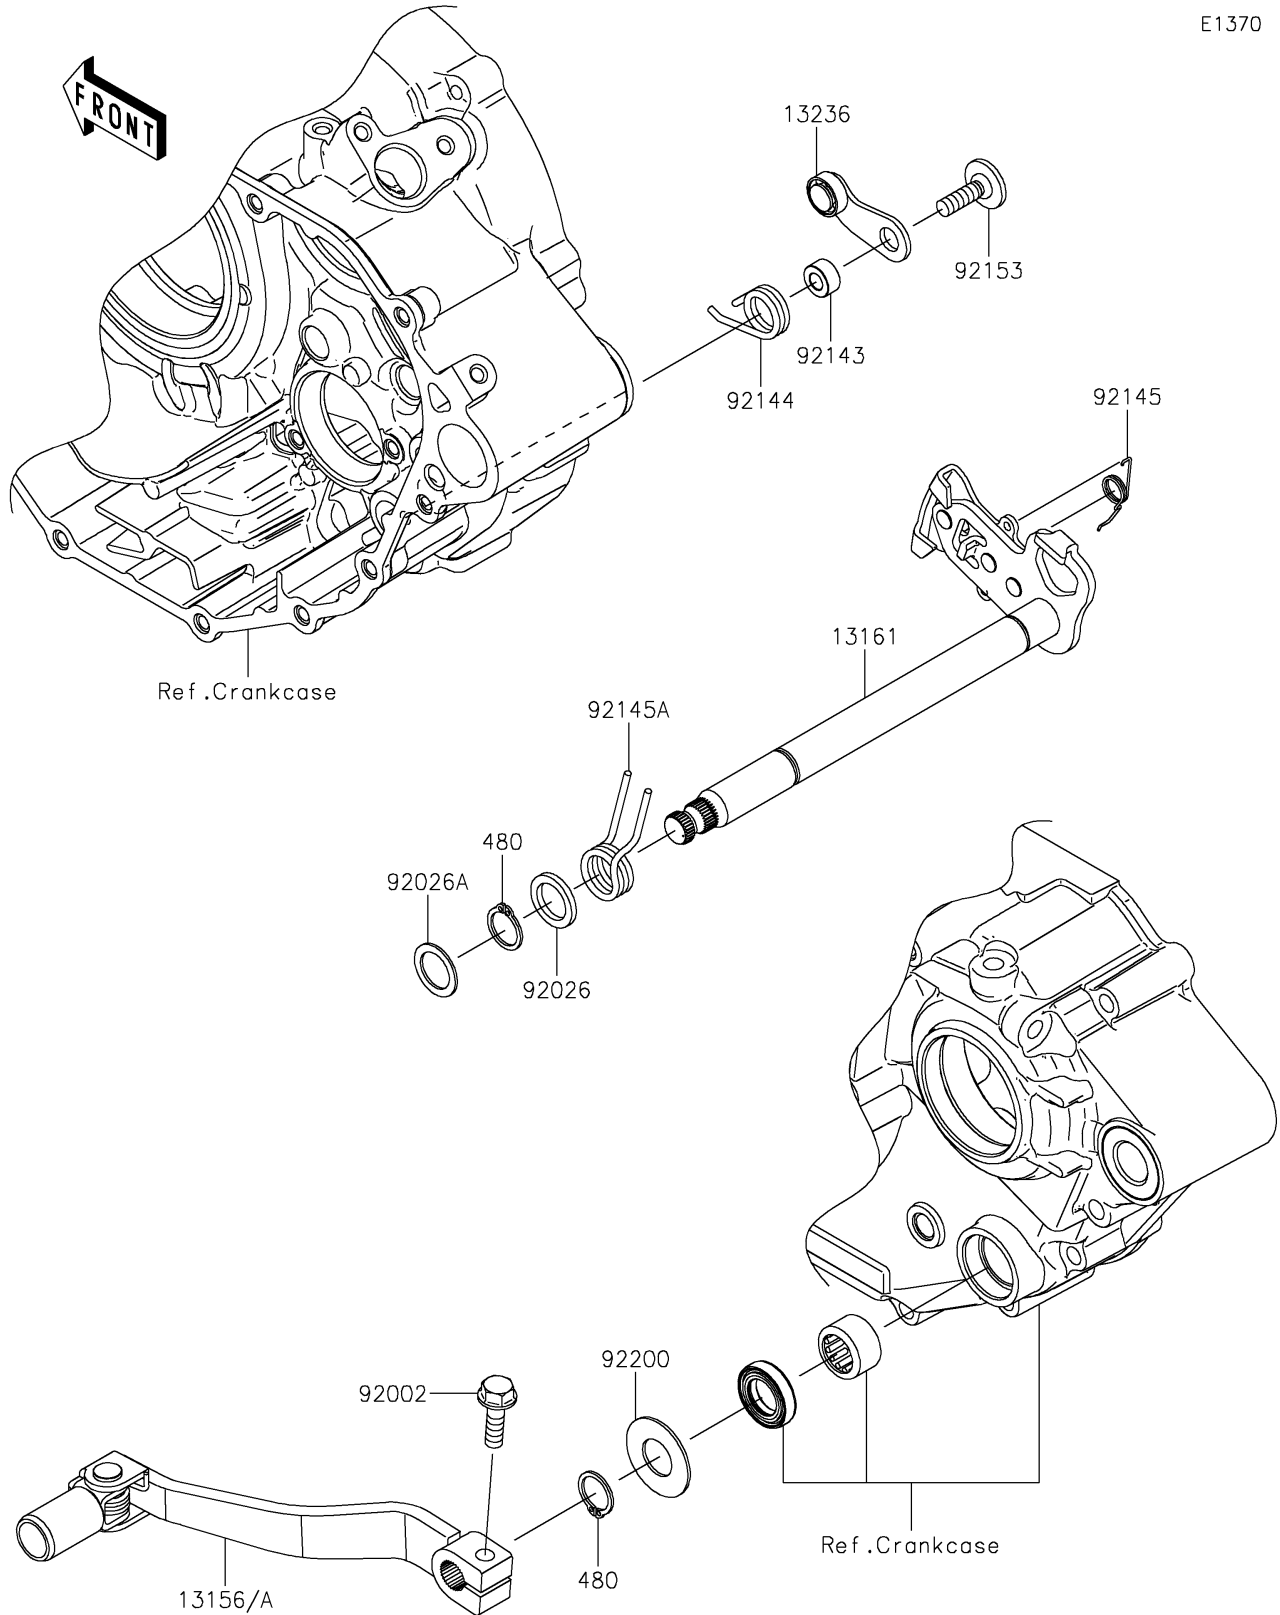

2025 KLX[®]230R

PARTS DIAGRAM

Gear Change Mechanism

E1370

2025 KLX[®] 230R

PARTS LIST

Gear Change Mechanism

ITEM NAME

PART NUMBER

QUANTITY
