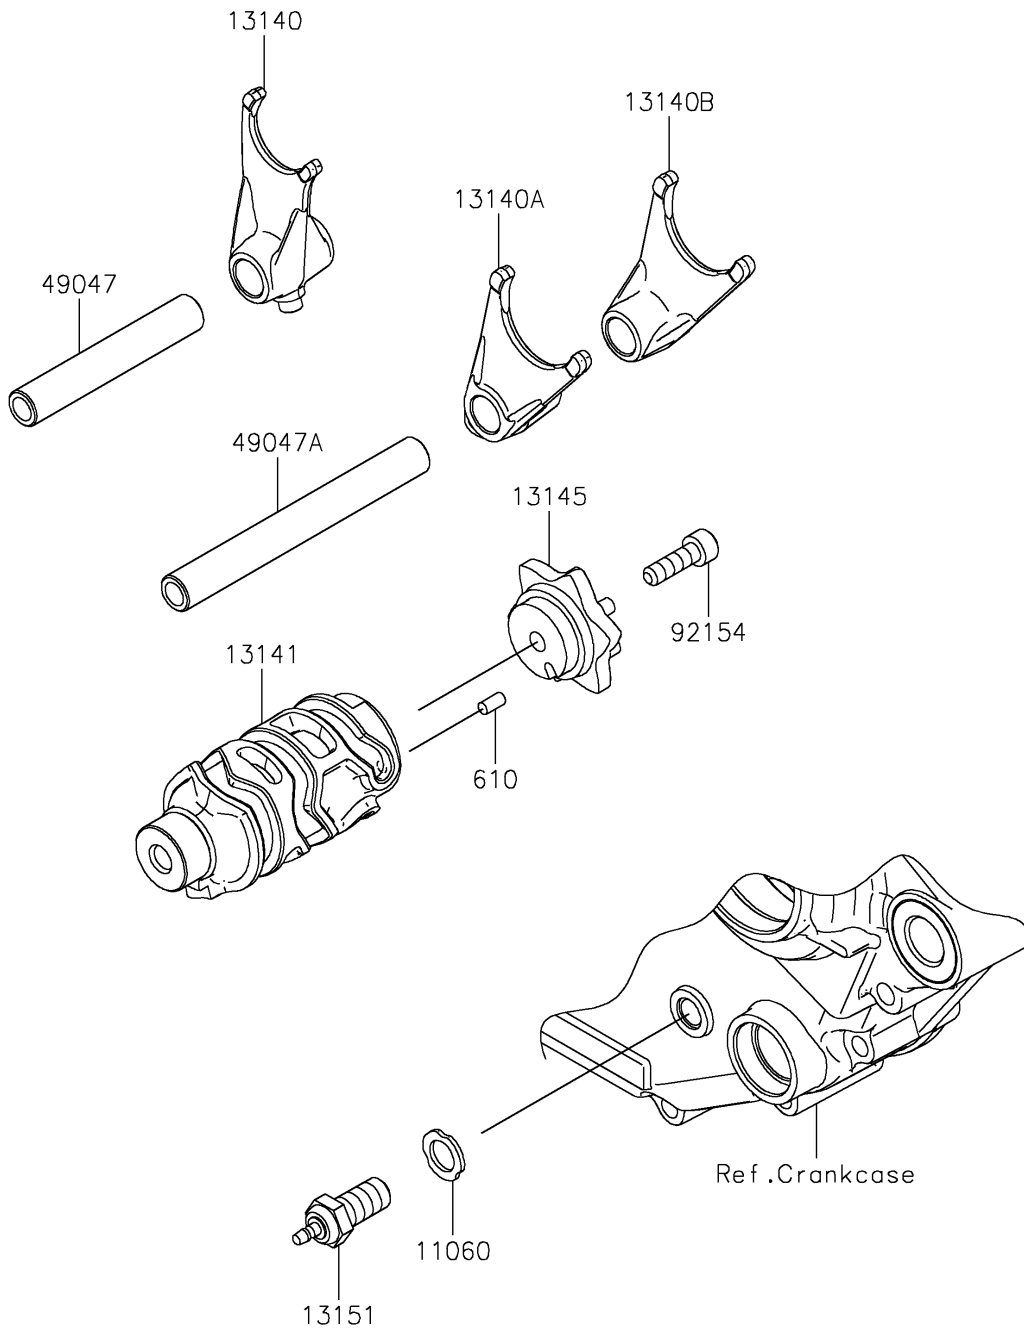

2026 KLX230R

PARTS DIAGRAM

Gear Change Drum/Shift Fork(s)

E1362