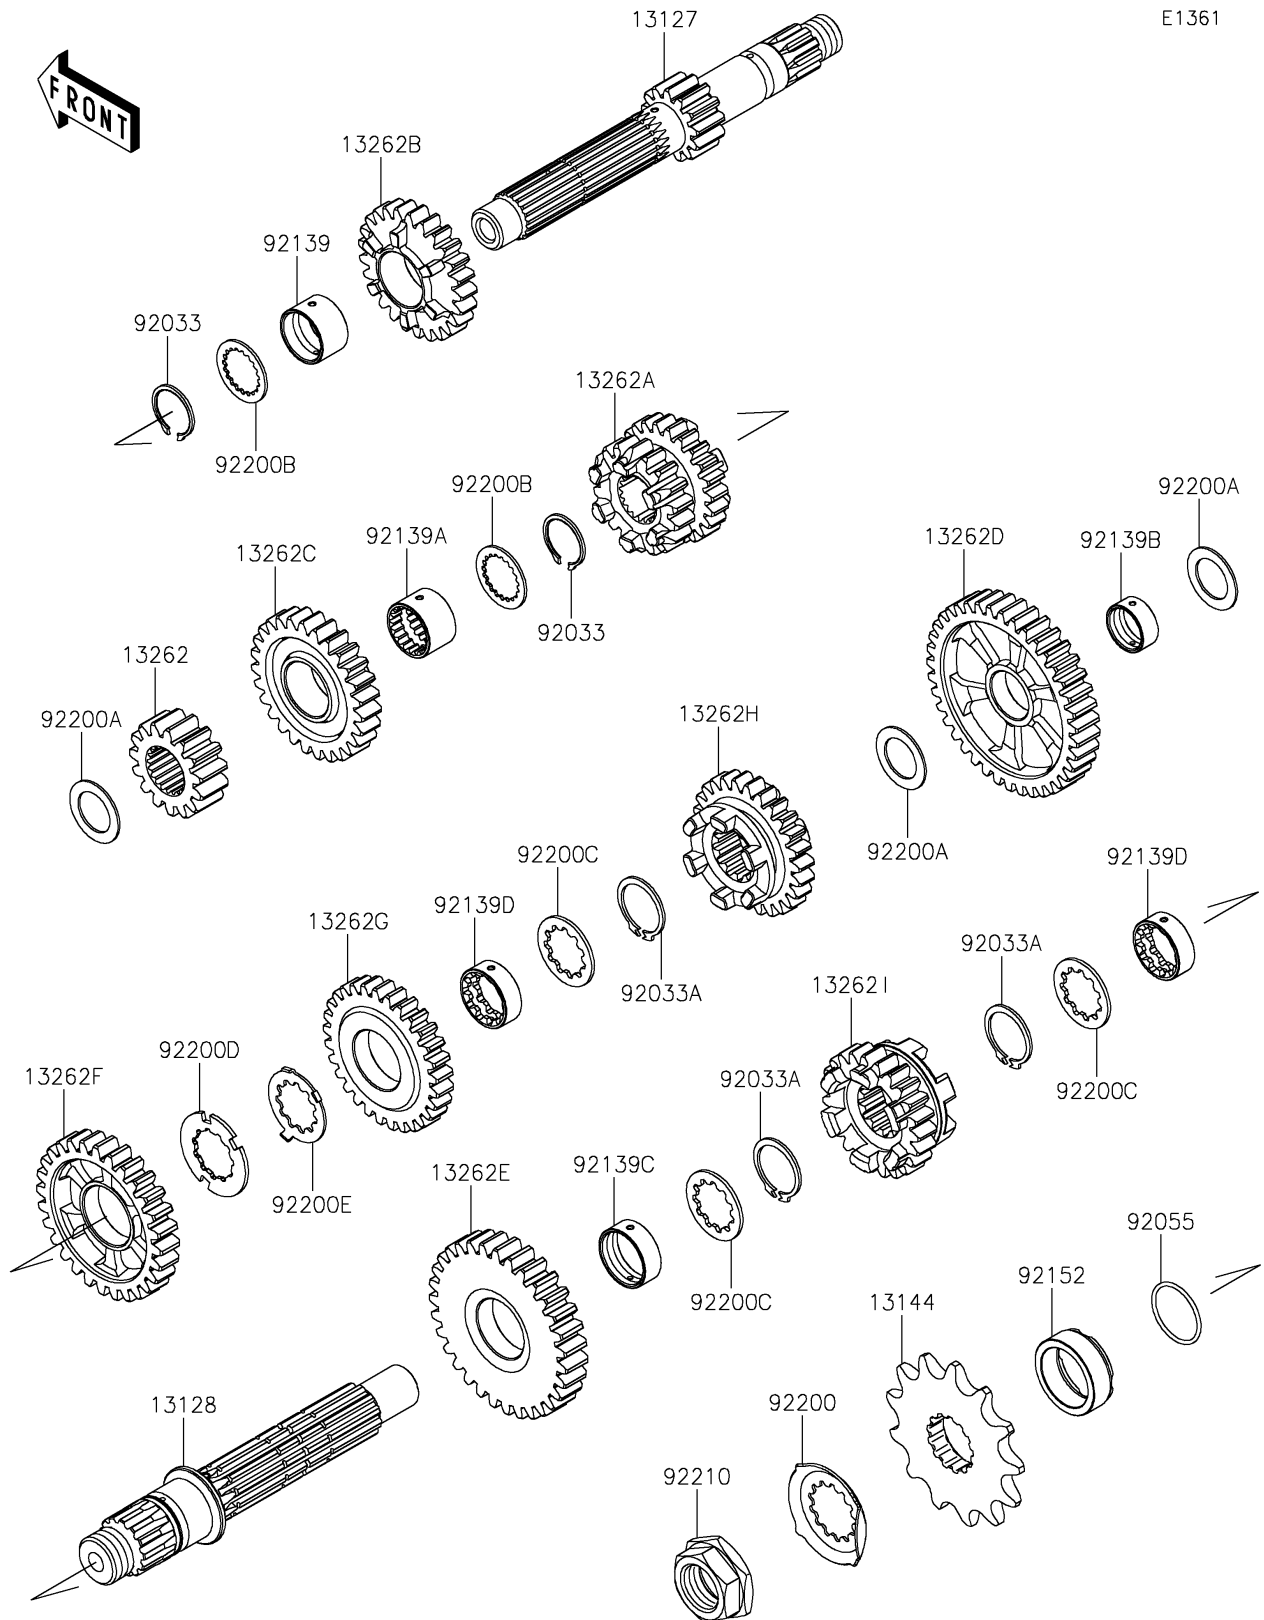

2026 KLX230R

PARTS DIAGRAM

Transmission