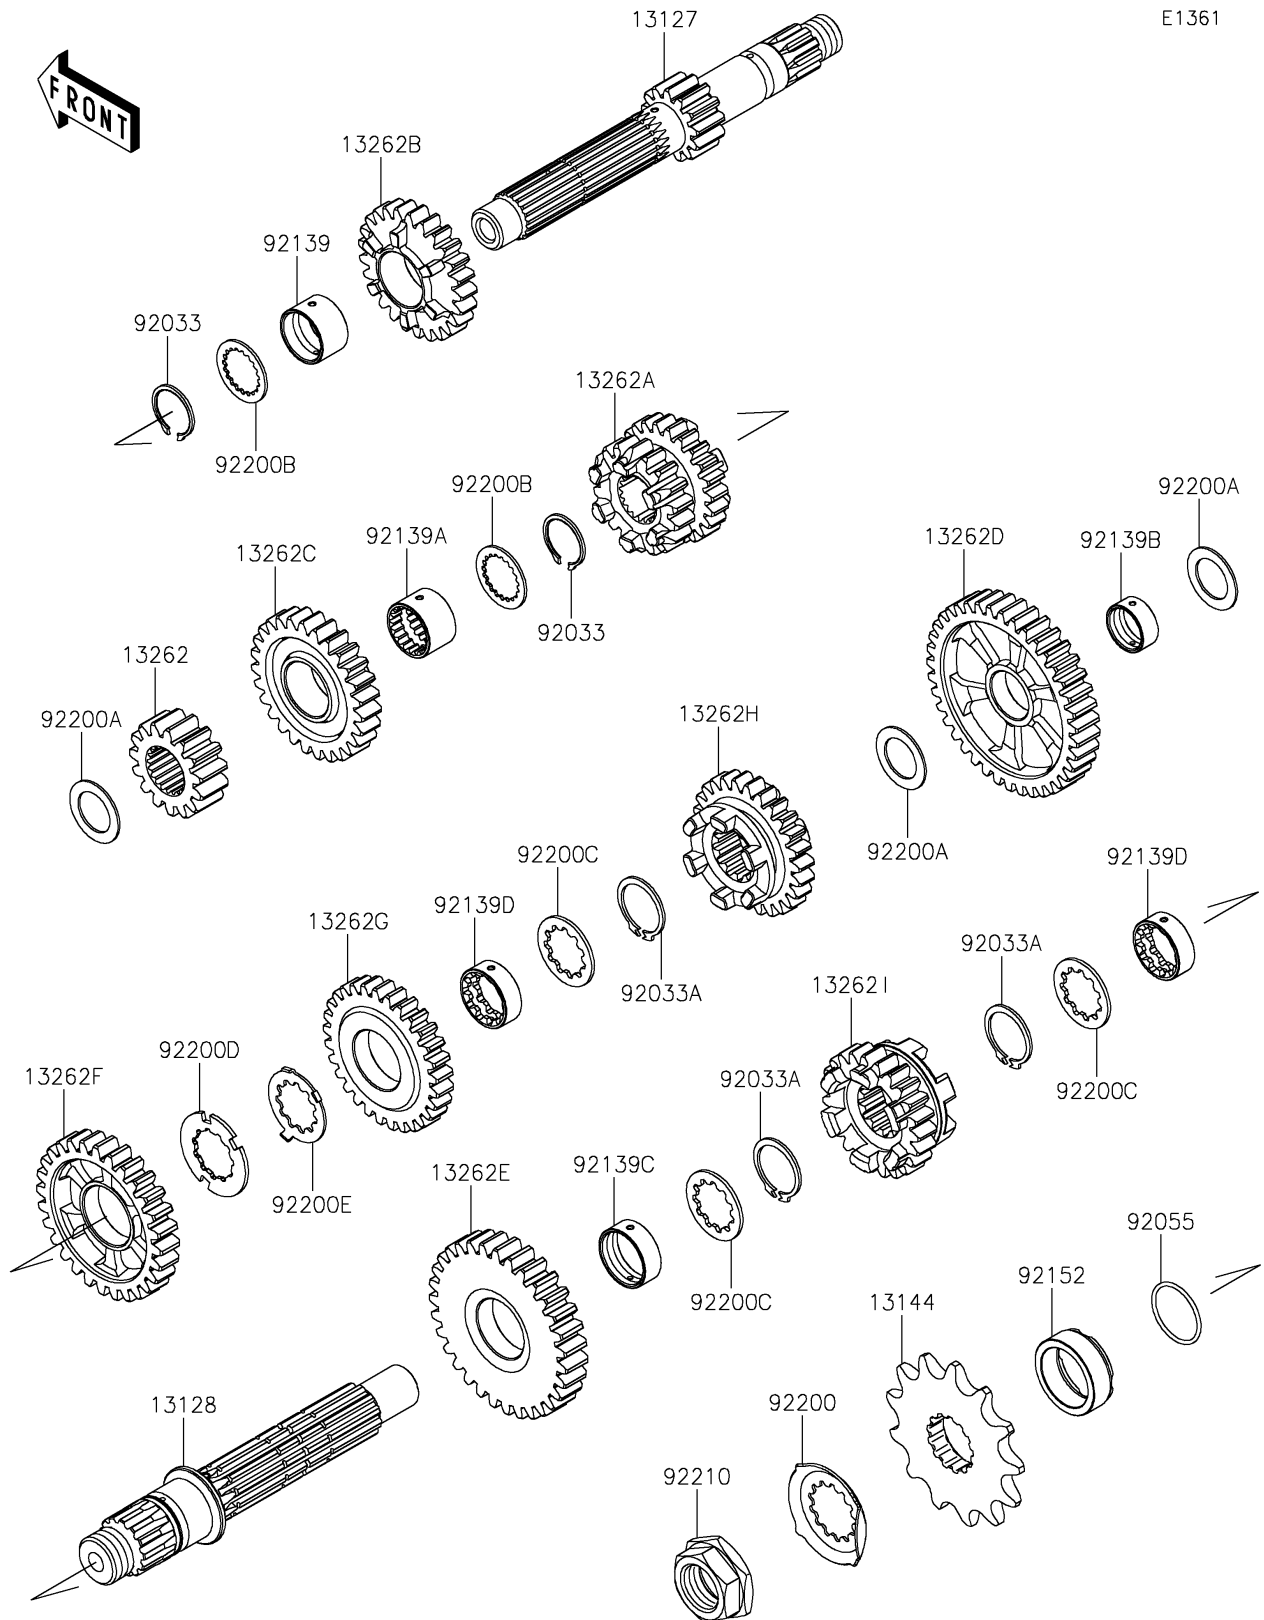

2026 KLX230R

PARTS DIAGRAM

Transmission

2026 KLX230R

PARTS LIST

Transmission

ITEM NAME	PART NUMBER	QUANTITY
SHAFT-TRANSMISSION INPUT (Ref # 13127)	13127-0698	1
SHAFT-TRANSMISSION OUTPUT (Ref # 13128)	13128-0712	1
SPROCKET-OUTPUT,13T (Ref # 13144)	13144-0591	1
GEAR,INPUT 2ND,15T (Ref # 13262)	13262-1368	1
GEAR,INPUT 3RD&4TH,18T&23T (Ref # 13262A)	13262-1369	1
GEAR,INPUT 5TH,25T (Ref # 13262B)	13262-1370	1
GEAR,INPUT 6TH,27T (Ref # 13262C)	13262-1371	1
GEAR,OUTPUT LOW,39T (Ref # 13262D)	13262-1372	1
GEAR,OUTPUT 2ND,31T (Ref # 13262E)	13262-1373	1
GEAR,OUTPUT 3RD,28T (Ref # 13262F)	13262-1374	1
GEAR,OUTPUT 4TH,29T (Ref # 13262G)	13262-1375	1
GEAR,OUTPUT 5TH,26T (Ref # 13262H)	13262-1376	1
GEAR,OUTPUT 6TH,23T (Ref # 13262I)	13262-1377	1
RING-SNAP (Ref # 92033)	92033-0798	2
RING-SNAP (Ref # 92033A)	92033-0799	3
RING-O,21.5X1.5 (Ref # 92055)	92055-1787	1
BUSHING,20X23X14 (Ref # 92139)	92139-0917	1
BUSHING,17.9X23X14.5 (Ref # 92139A)	92139-0918	1
BUSHING,17X20X8.5 (Ref # 92139B)	92139-0919	1
BUSHING,22X25X8.5 (Ref # 92139C)	92139-0920	1
BUSHING,18.7X25X8.6 (Ref # 92139D)	92139-0921	2
COLLAR (Ref # 92152)	92152-1350	1
WASHER (Ref # 92200)	92200-1720	1
WASHER,17.2X26X1 (Ref # 92200A)	92200-2223	3
WASHER,20X26X1.2 (Ref # 92200B)	92200-2224	2
WASHER,22.3X29X1.5 (Ref # 92200C)	92200-2226	3
WASHER (Ref # 92200D)	92200-2227	1
WASHER (Ref # 92200E)	92200-2228	1
NUT,20MM (Ref # 92210)	92210-0850	1