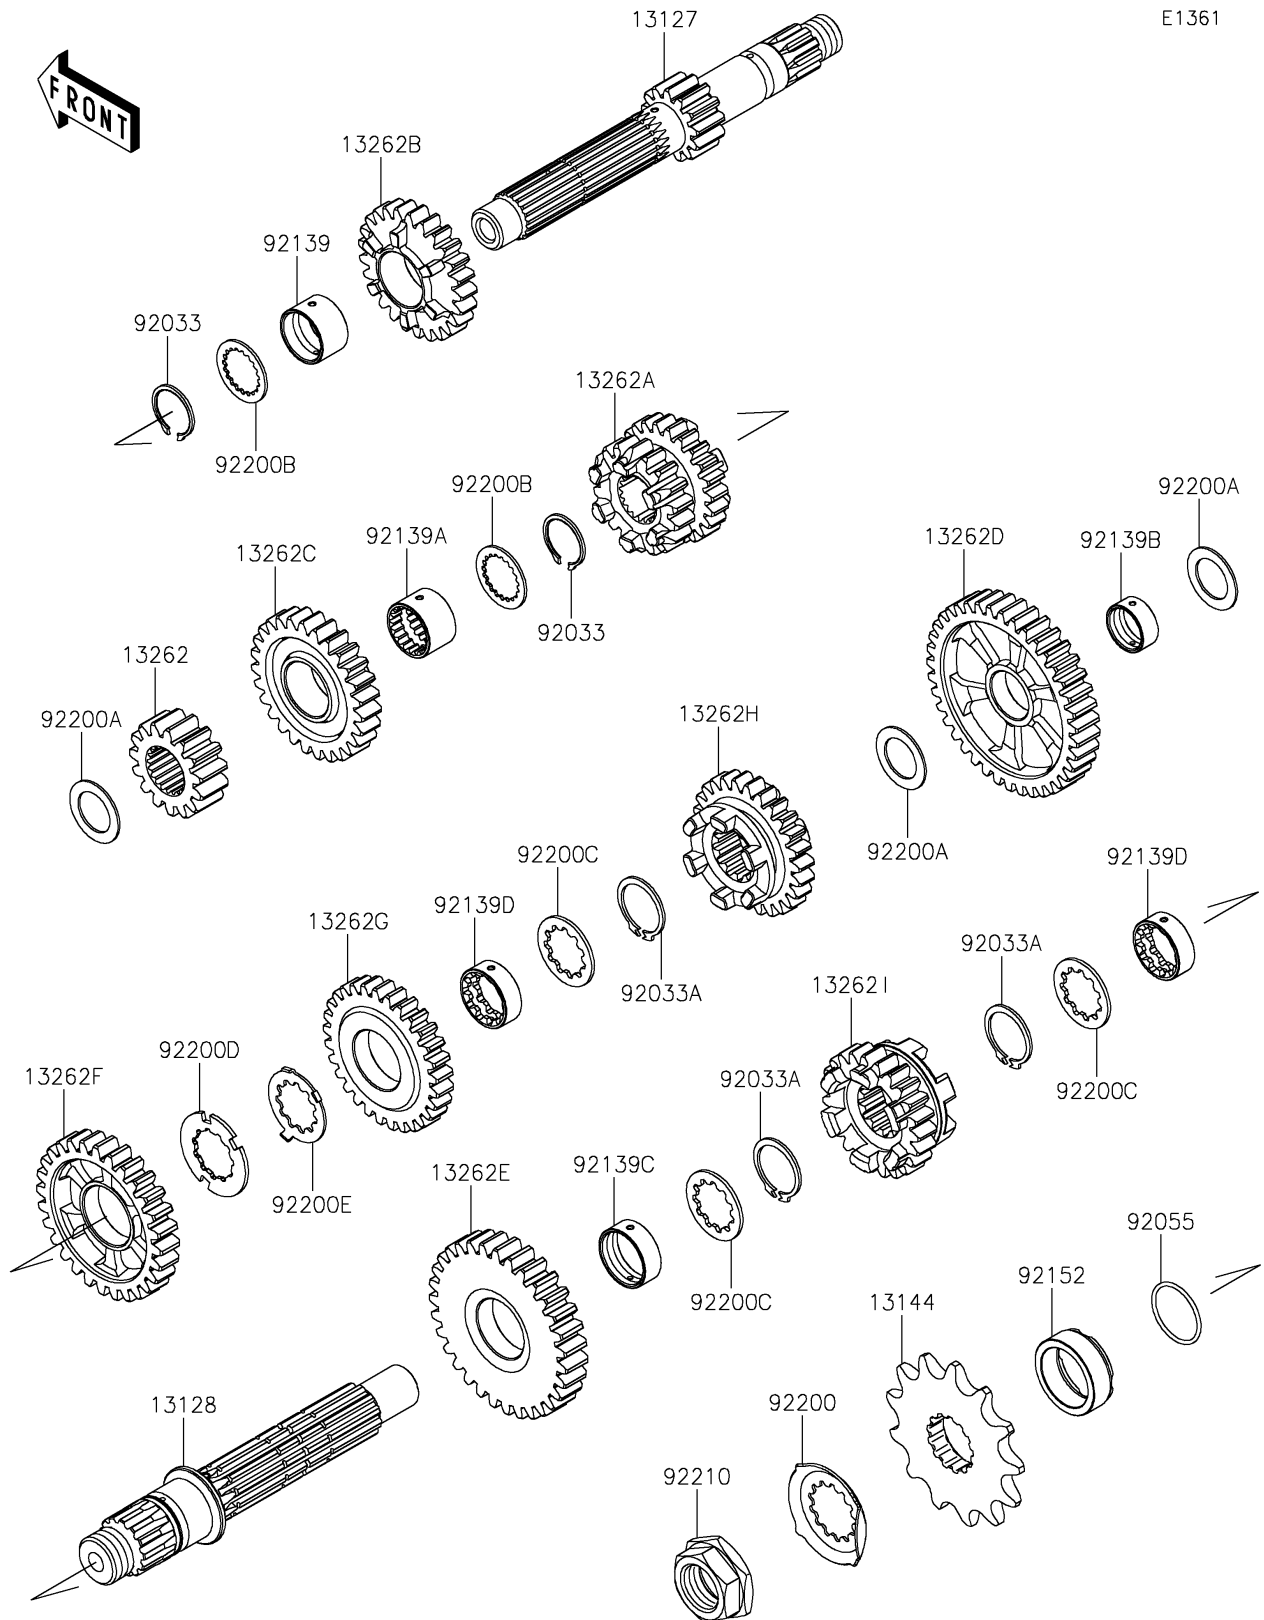

2025 KLX[®]230R

PARTS DIAGRAM

Transmission

2025 KLX[®] 230R

PARTS LIST

Transmission

ITEM NAME	PART NUMBER	QUANTITY
SHAFT-TRANSMISSION INPUT (Ref # 13127)	13127-0698	1
SHAFT-TRANSMISSION OUTPUT (Ref # 13128)	13128-0712	1
SPROCKET-OUTPUT,13T (Ref # 13144)	13144-0591	1
GEAR,INPUT 2ND,15T (Ref # 13262)	13262-1368	1
GEAR,INPUT 3RD&4TH,18T&23T (Ref # 13262A)	13262-1369	1
GEAR,INPUT 5TH,25T (Ref # 13262B)	13262-1370	1
GEAR,INPUT 6TH,27T (Ref # 13262C)	13262-1371	1
GEAR,OUTPUT LOW,39T (Ref # 13262D)	13262-1372	1
GEAR,OUTPUT 2ND,31T (Ref # 13262E)	13262-1373	1
GEAR,OUTPUT 3RD,28T (Ref # 13262F)	13262-1374	1
GEAR,OUTPUT 4TH,29T (Ref # 13262G)	13262-1375	1
GEAR,OUTPUT 5TH,26T (Ref # 13262H)	13262-1376	1
GEAR,OUTPUT 6TH,23T (Ref # 13262I)	13262-1377	1
RING-SNAP (Ref # 92033)	92033-0798	2
RING-SNAP (Ref # 92033A)	92033-0799	3
RING-O,21.5X1.5 (Ref # 92055)	92055-1787	1
BUSHING,20X23X14 (Ref # 92139)	92139-0917	1
BUSHING,17.9X23X14.5 (Ref # 92139A)	92139-0918	1
BUSHING,17X20X8.5 (Ref # 92139B)	92139-0919	1
BUSHING,22X25X8.5 (Ref # 92139C)	92139-0920	1
BUSHING,18.7X25X8.6 (Ref # 92139D)	92139-0921	2
COLLAR (Ref # 92152)	92152-1350	1
WASHER (Ref # 92200)	92200-1720	1
WASHER,17.2X26X1 (Ref # 92200A)	92200-2223	3
WASHER,20X26X1.2 (Ref # 92200B)	92200-2224	2
WASHER,22.3X29X1.5 (Ref # 92200C)	92200-2226	3
WASHER (Ref # 92200D)	92200-2227	1
WASHER (Ref # 92200E)	92200-2228	1
NUT,20MM (Ref # 92210)	92210-0850	1