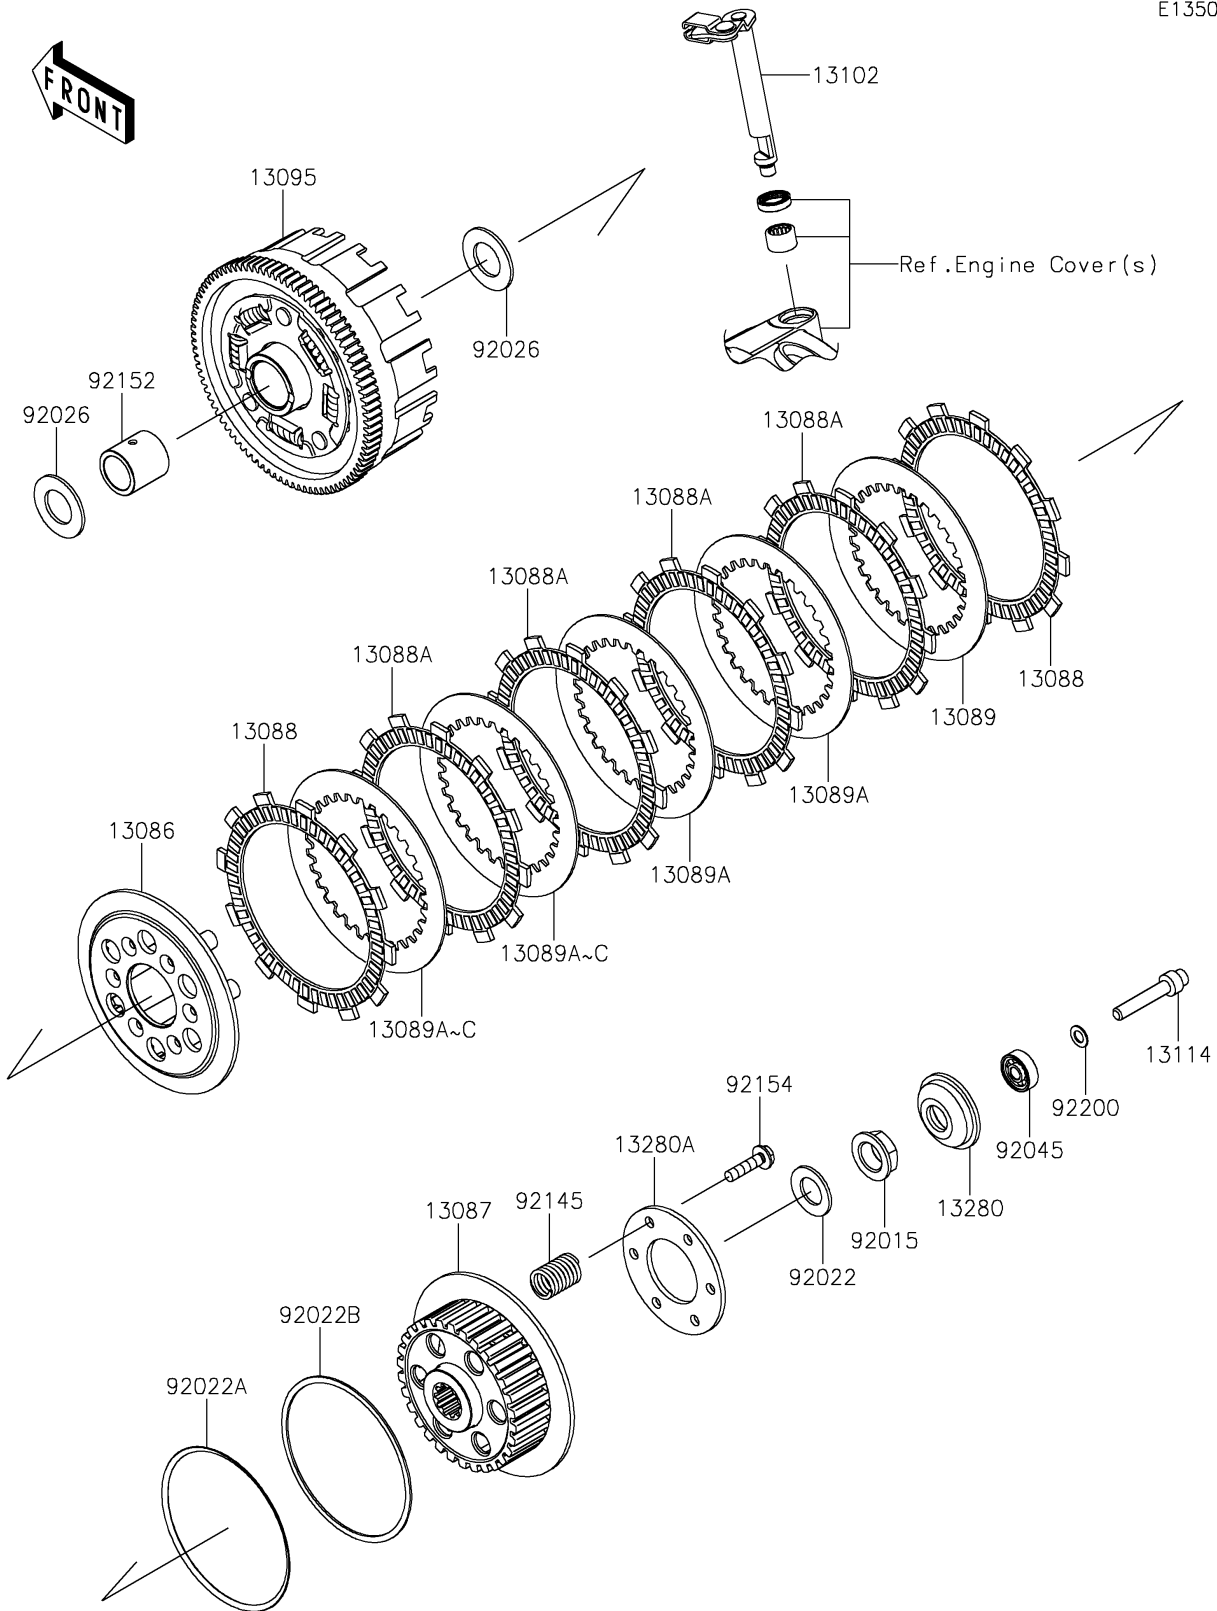

2026 KLX230R

PARTS DIAGRAM

Clutch

E1350

2026 KLX230R

PARTS LIST

Clutch

ITEM NAME

PART NUMBER

QUANTITY
