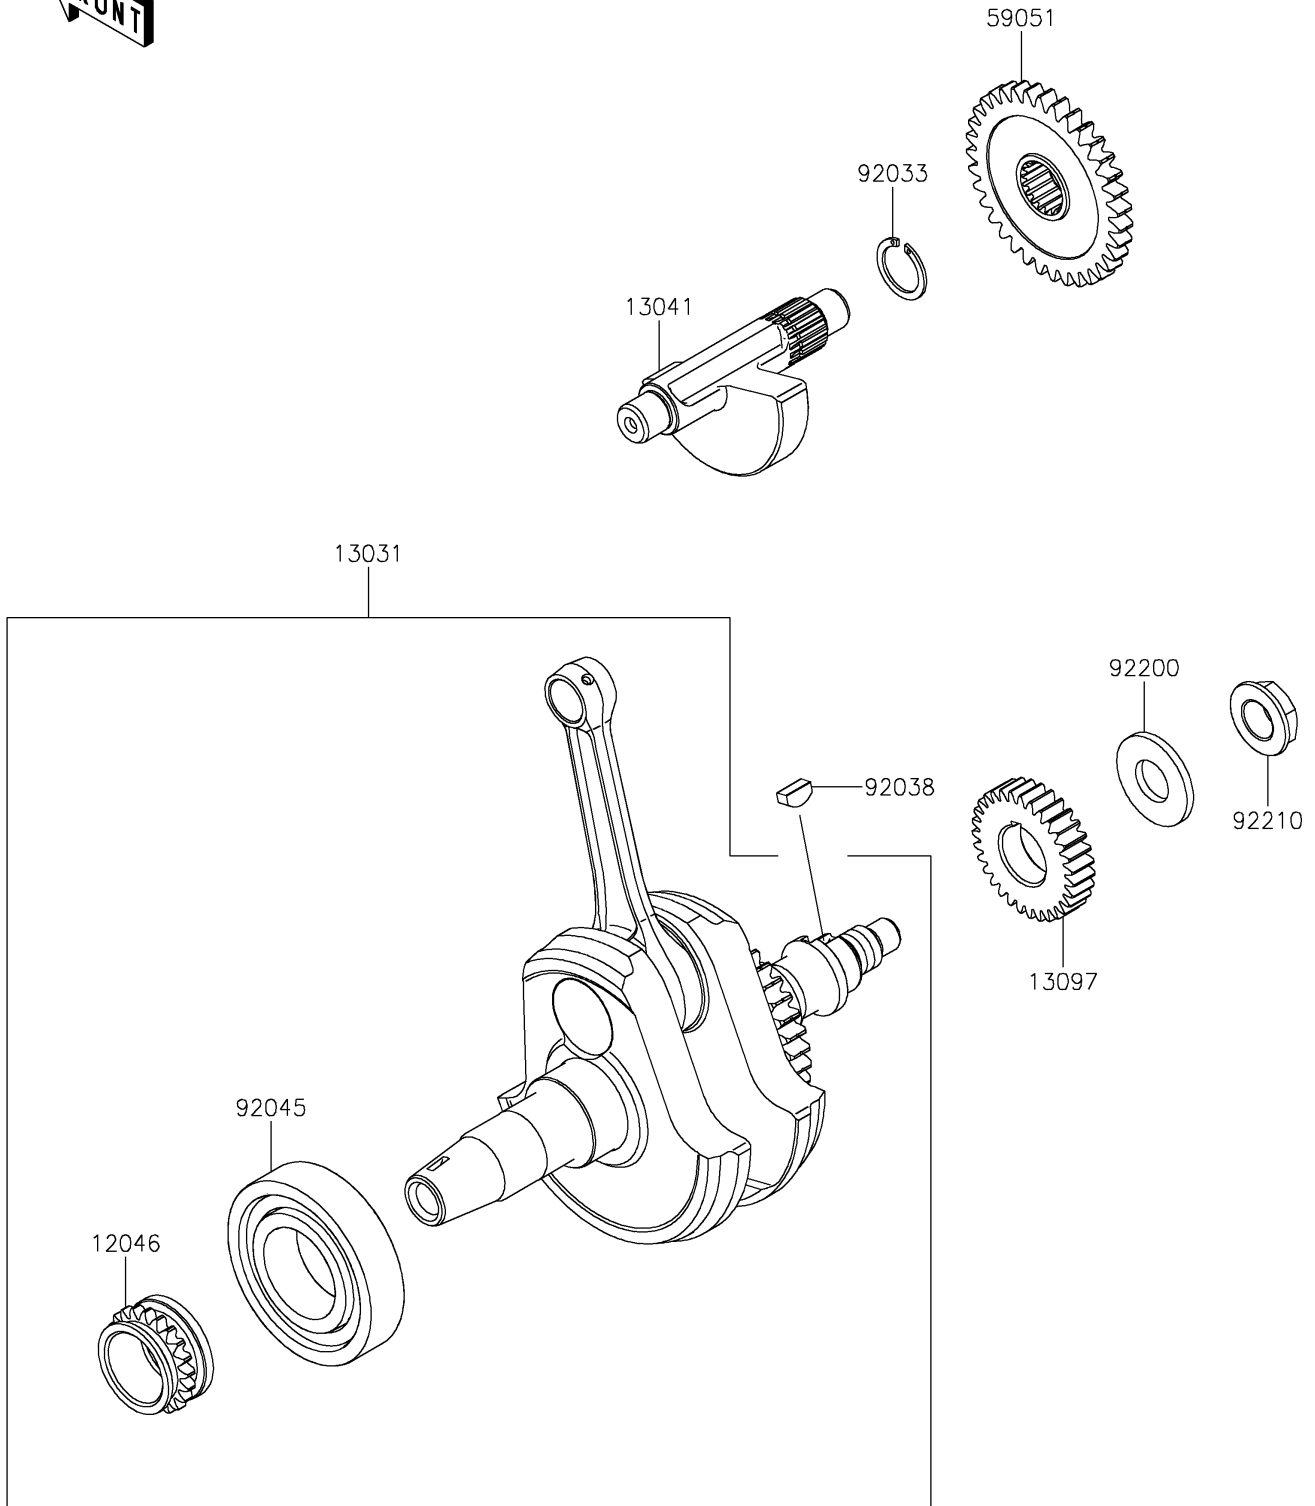

2025 KLX230R

PARTS DIAGRAM

Crankshaft

E1321

2025 KLX230R

PARTS LIST

Crankshaft

Kawasaki

Let the Good Times Roll®

ITEM NAME

PART NUMBER

QUANTITY
