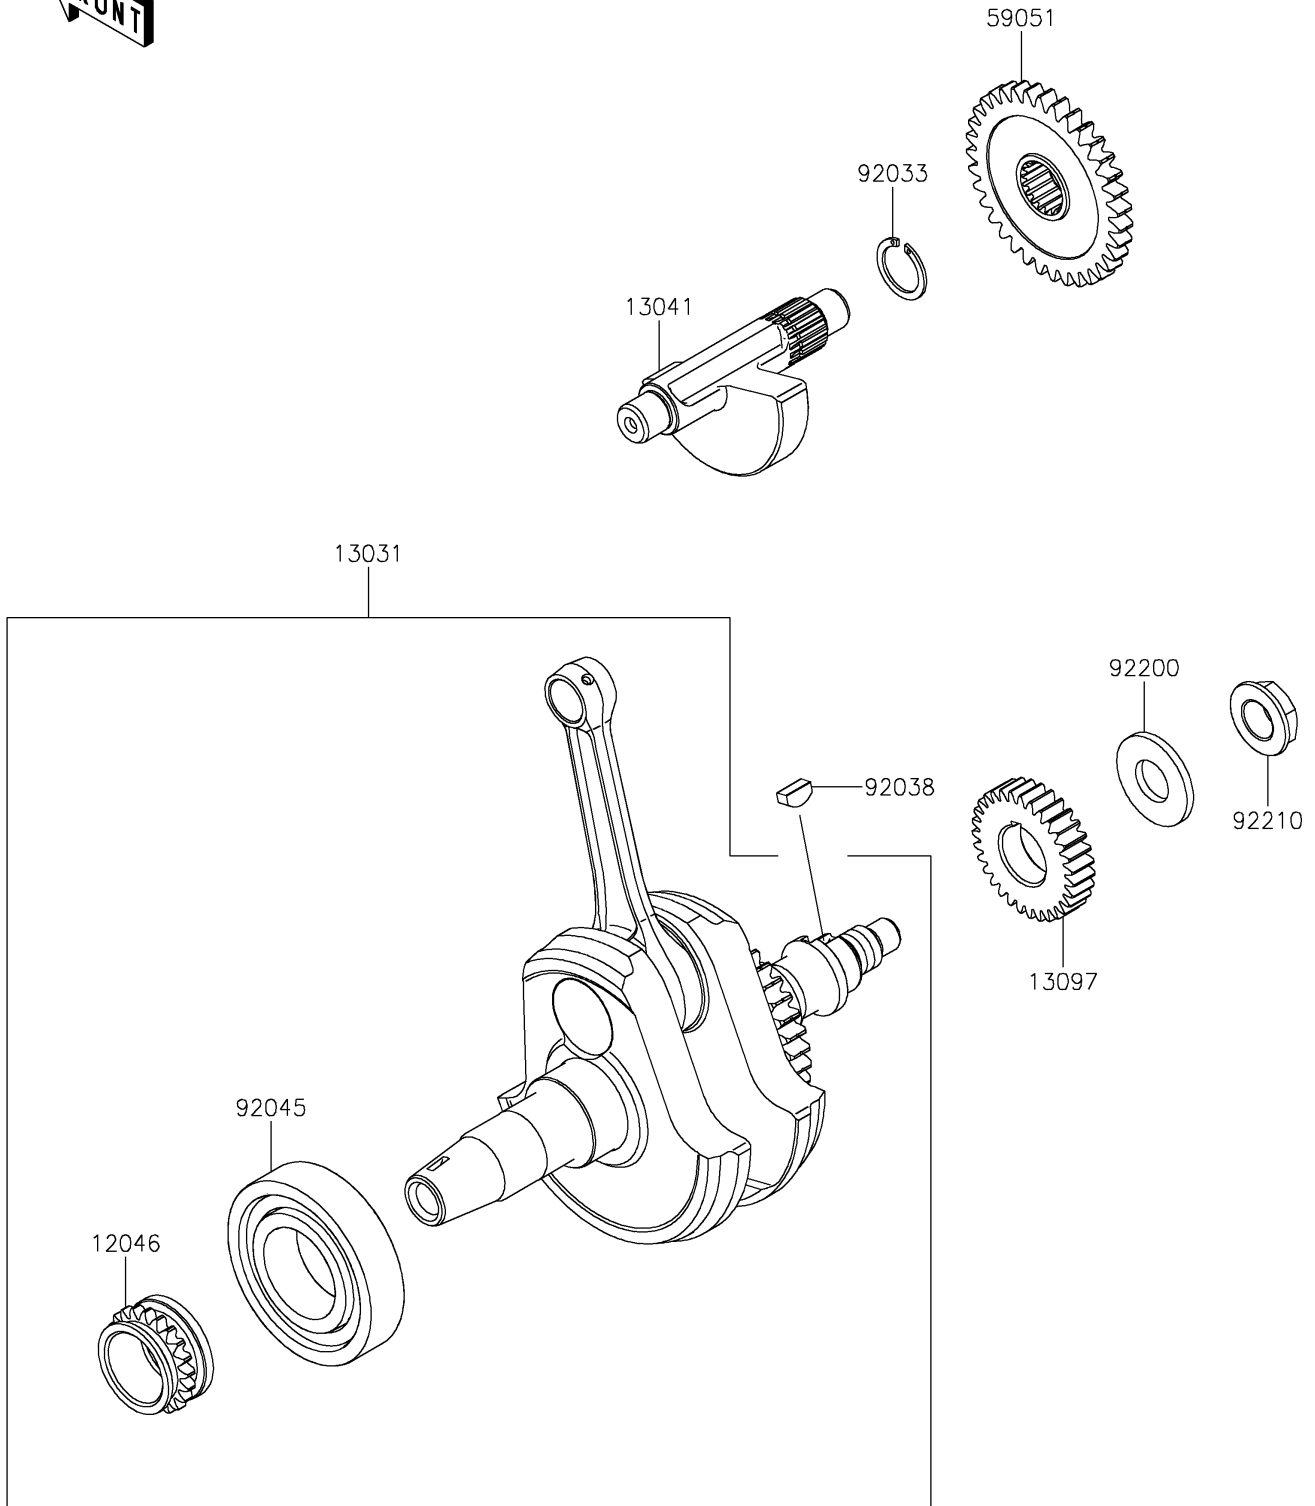

2025 KLX[®] 230R

PARTS DIAGRAM

Crankshaft

E1321

2025 KLX[®] 230R

PARTS LIST

Crankshaft

Kawasaki

Let the Good Times Roll[®]

ITEM NAME

PART NUMBER

QUANTITY
