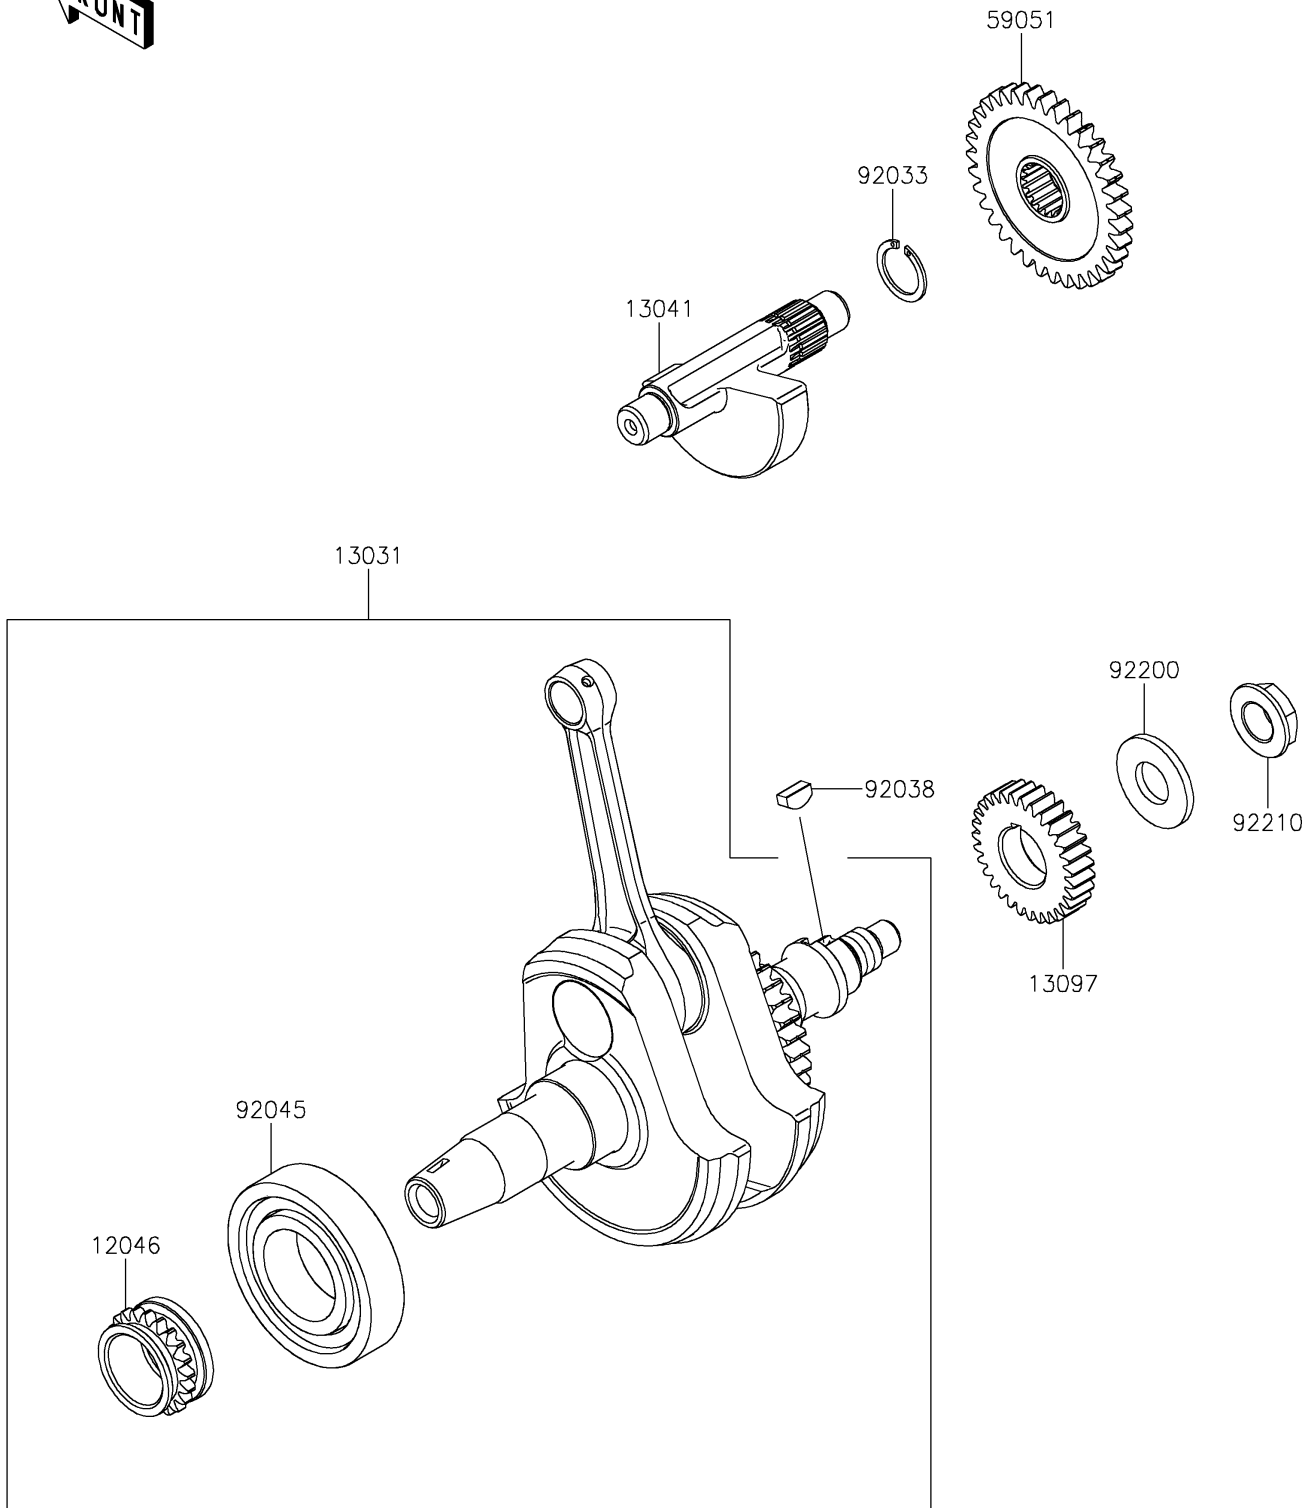

## PARTS DIAGRAM

### Crankshaft

E1321

## PARTS LIST

### Crankshaft

ITEM NAME	PART NUMBER	QUANTITY
SPROCKET,21T (Ref # 12046)	12046-0613	1
CRANKSHAFT-COMP (Ref # 13031)	13031-1522	1
BALANCER (Ref # 13041)	13041-0571	1
GEAR-PRIMARY SPUR,31T (Ref # 13097)	13097-0603	1
GEAR-SPUR,BALANCER,DRIVEN,35T (Ref # 59051)	59051-0864	1
RING-SNAP,18MM (Ref # 92033)	92033-029	1
KEY (Ref # 92038)	92038-1057	1
BEARING-BALL,6207CS17 (Ref # 92045)	92045-0906	1
WASHER,16.3X35X3.2 (Ref # 92200)	92200-0119	1
NUT,16MM (Ref # 92210)	92210-1538	1