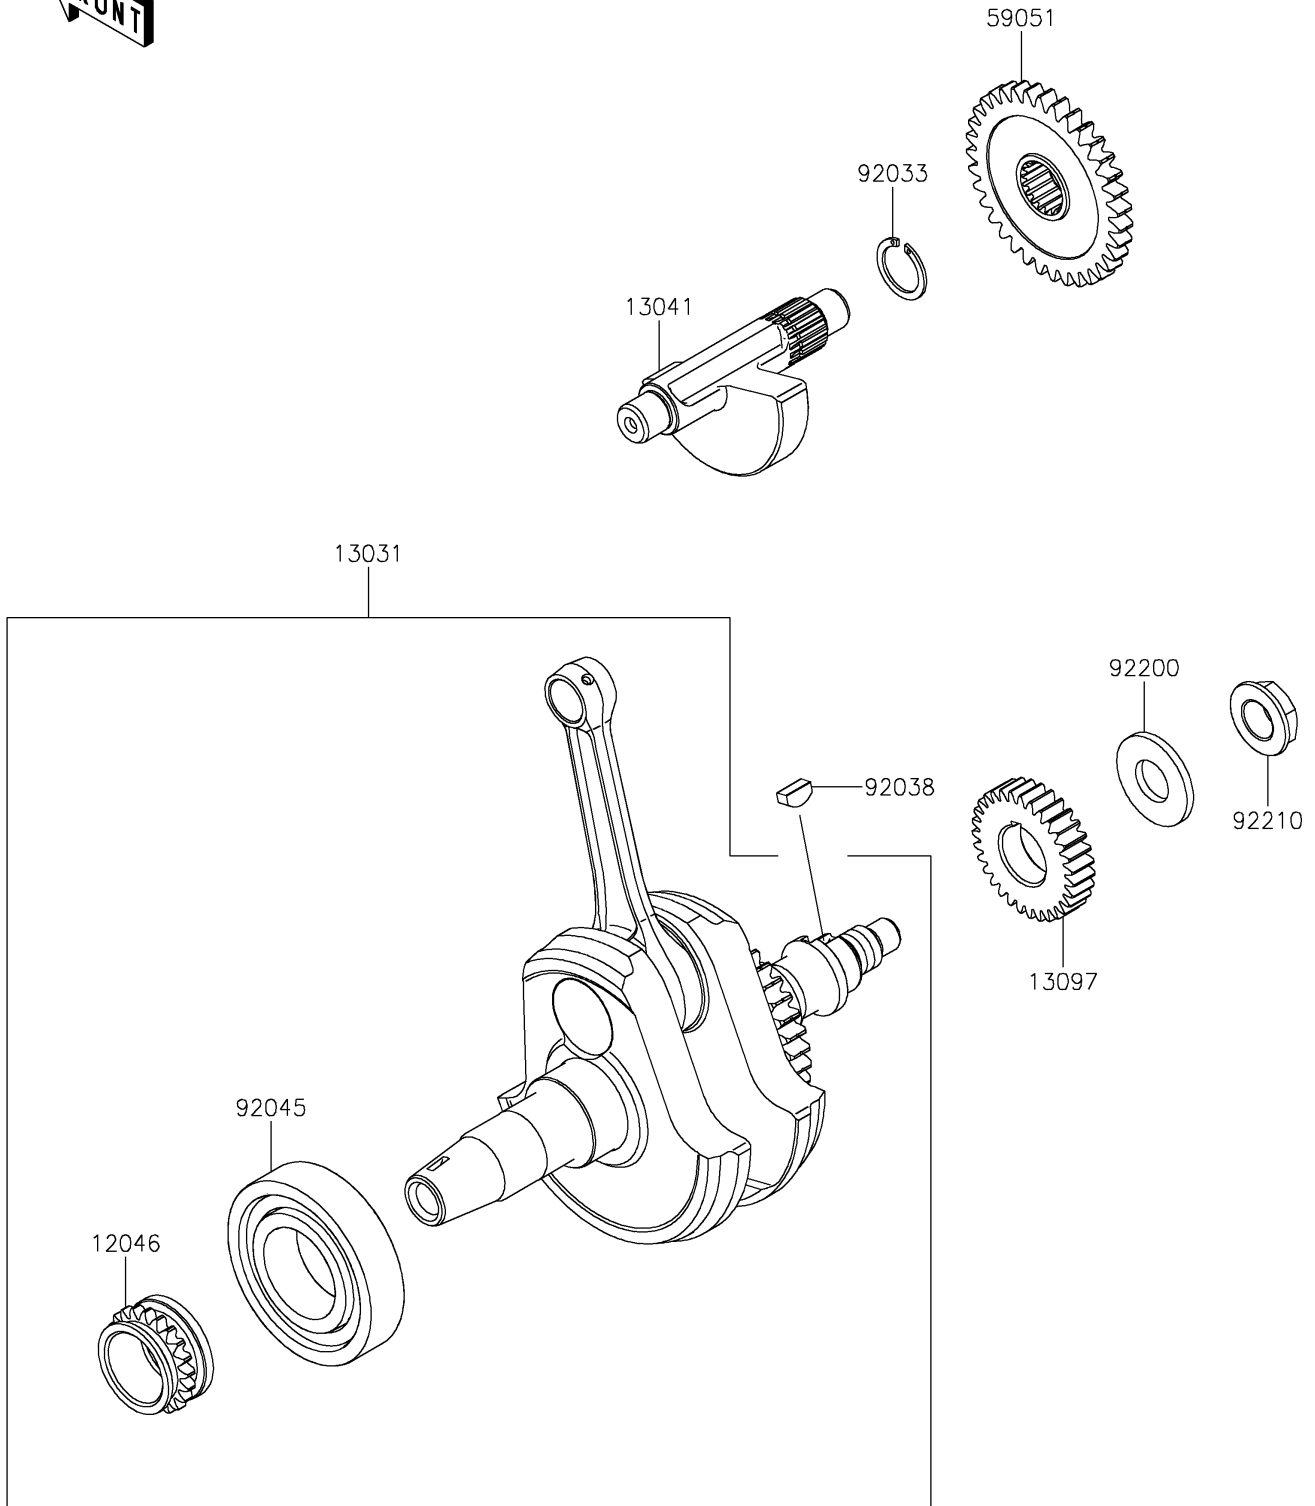

## PARTS DIAGRAM

### Crankshaft

E1321

## PARTS LIST

### Crankshaft

ITEM NAME	PART NUMBER	QUANTITY
SPROCKET,21T (Ref # 12046)	12046-0613	1
CRANKSHAFT-COMP (Ref # 13031)	13031-1522	1
BALANCER (Ref # 13041)	13041-0571	1
GEAR-PRIMARY SPUR,31T (Ref # 13097)	13097-0603	1
GEAR-SPUR,BALANCER,DRIVEN,35T (Ref # 59051)	59051-0864	1
RING-SNAP,18MM (Ref # 92033)	92033-029	1
KEY (Ref # 92038)	92038-1057	1
BEARING-BALL,6207CS17 (Ref # 92045)	92045-0906	1
WASHER,16.3X35X3.2 (Ref # 92200)	92200-0119	1
NUT,16MM (Ref # 92210)	92210-1538	1