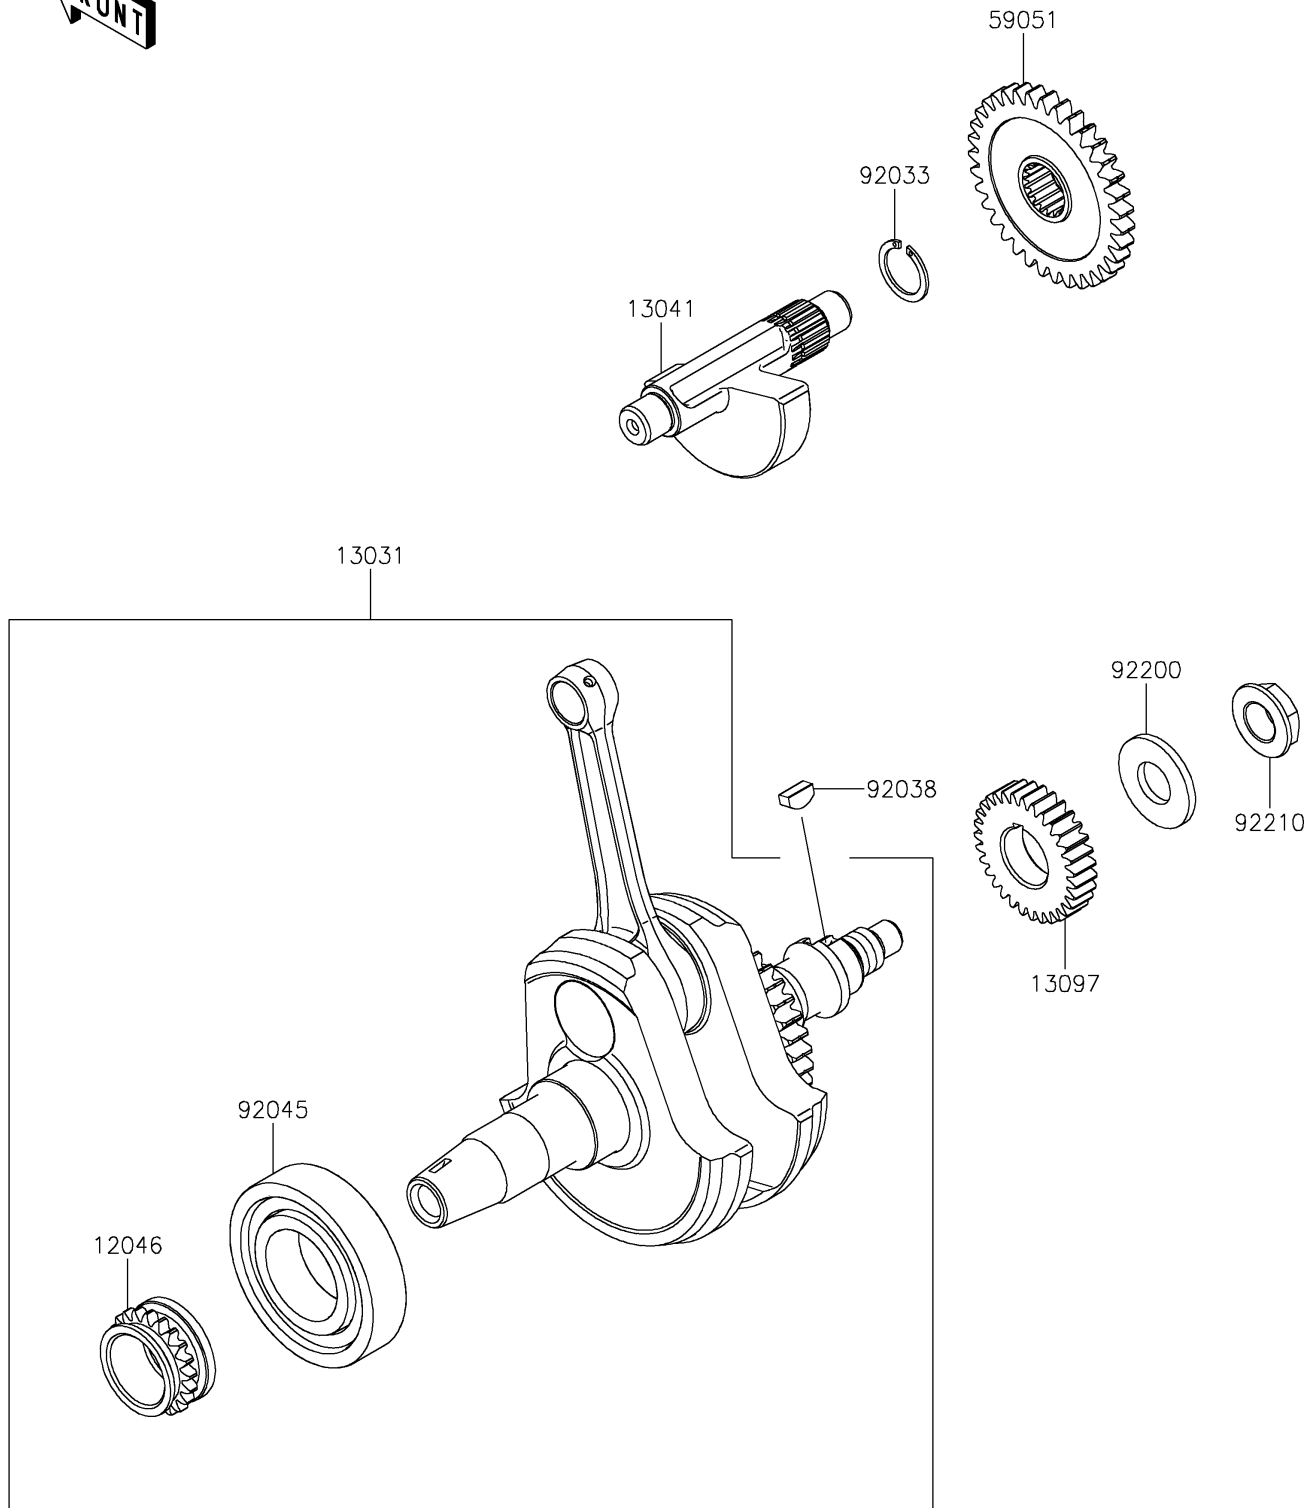

2025 KLX[®] 230R

PARTS DIAGRAM

Crankshaft

E1321

2025 KLX[®] 230R

PARTS LIST

Crankshaft

ITEM NAME	PART NUMBER	QUANTITY
SPROCKET,21T (Ref # 12046)	12046-0613	1
CRANKSHAFT-COMP (Ref # 13031)	13031-1522	1
BALANCER (Ref # 13041)	13041-0571	1
GEAR-PRIMARY SPUR,31T (Ref # 13097)	13097-0603	1
GEAR-SPUR,BALANCER,DRIVEN,35T (Ref # 59051)	59051-0864	1
RING-SNAP,18MM (Ref # 92033)	92033-029	1
KEY (Ref # 92038)	92038-1057	1
BEARING-BALL,6207CS17 (Ref # 92045)	92045-0906	1
WASHER,16.3X35X3.2 (Ref # 92200)	92200-0119	1
NUT,16MM (Ref # 92210)	92210-1538	1