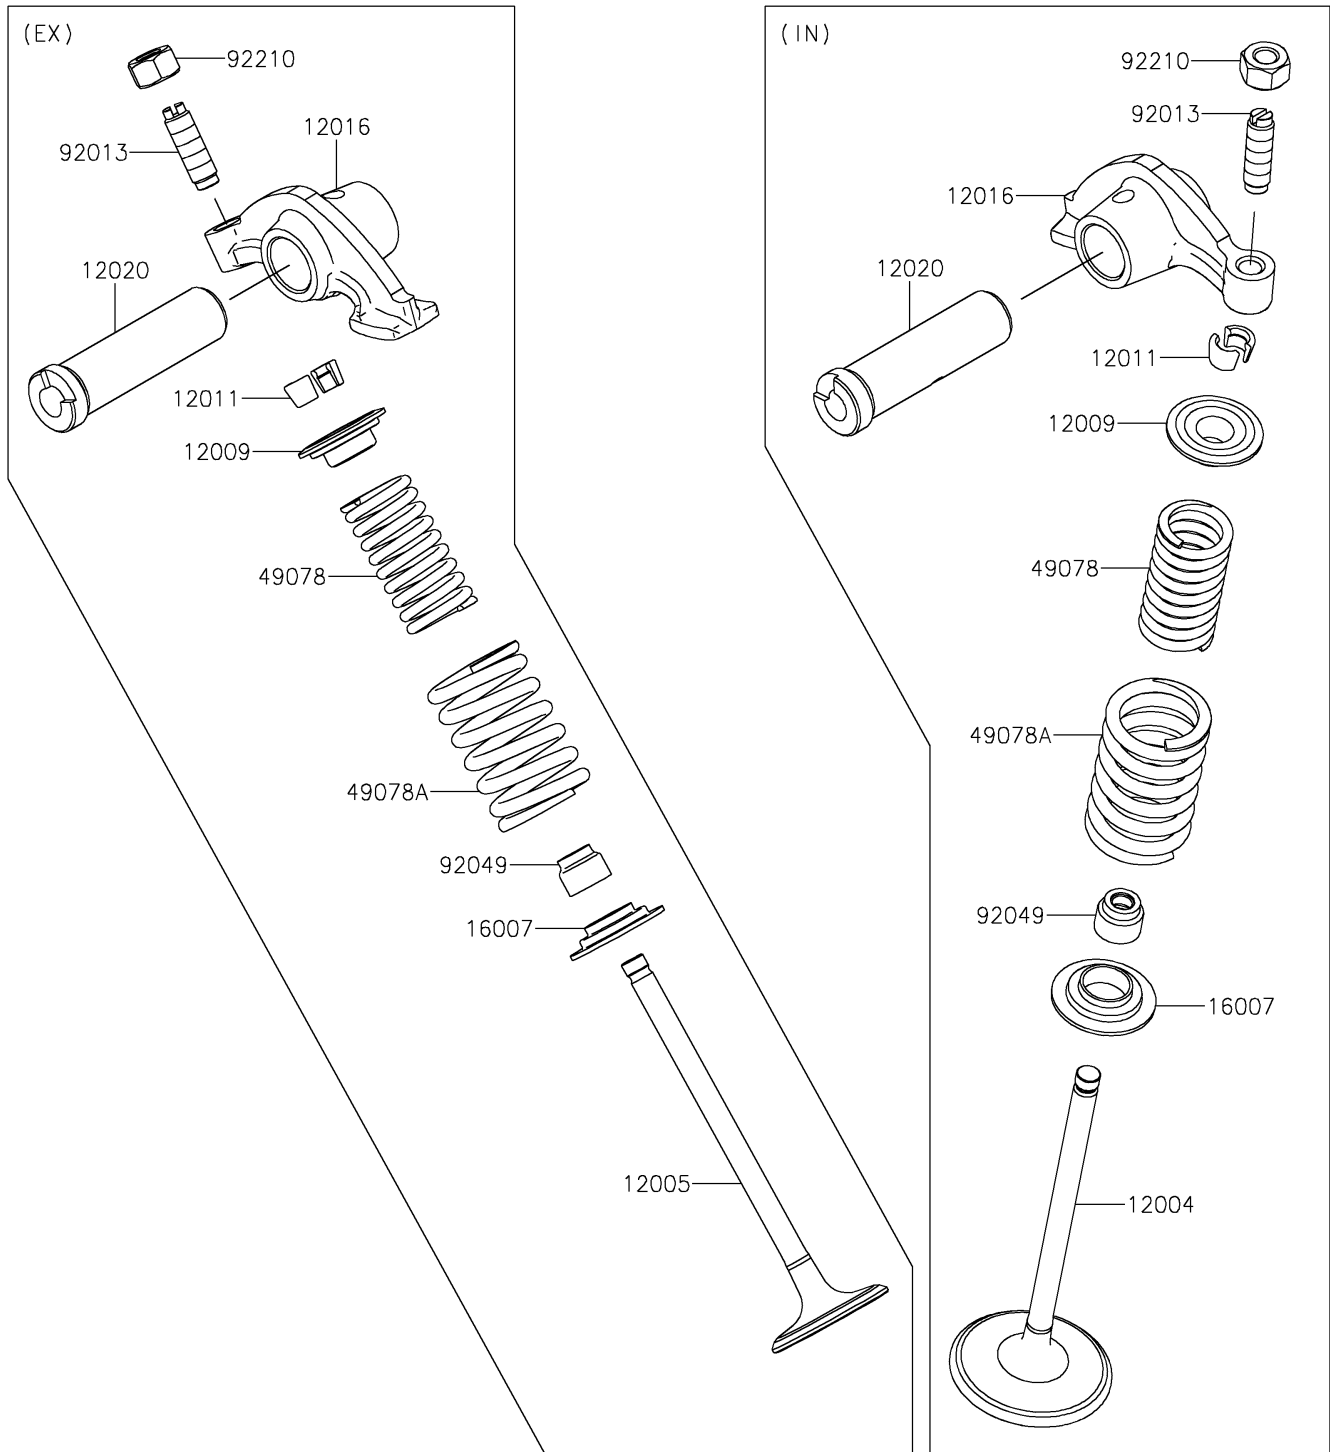

2025 KLX230R

PARTS DIAGRAM

Valve(s)

E1210

2025 KLX230R

PARTS LIST

Valve(s)

ITEM NAME

PART NUMBER

QUANTITY
