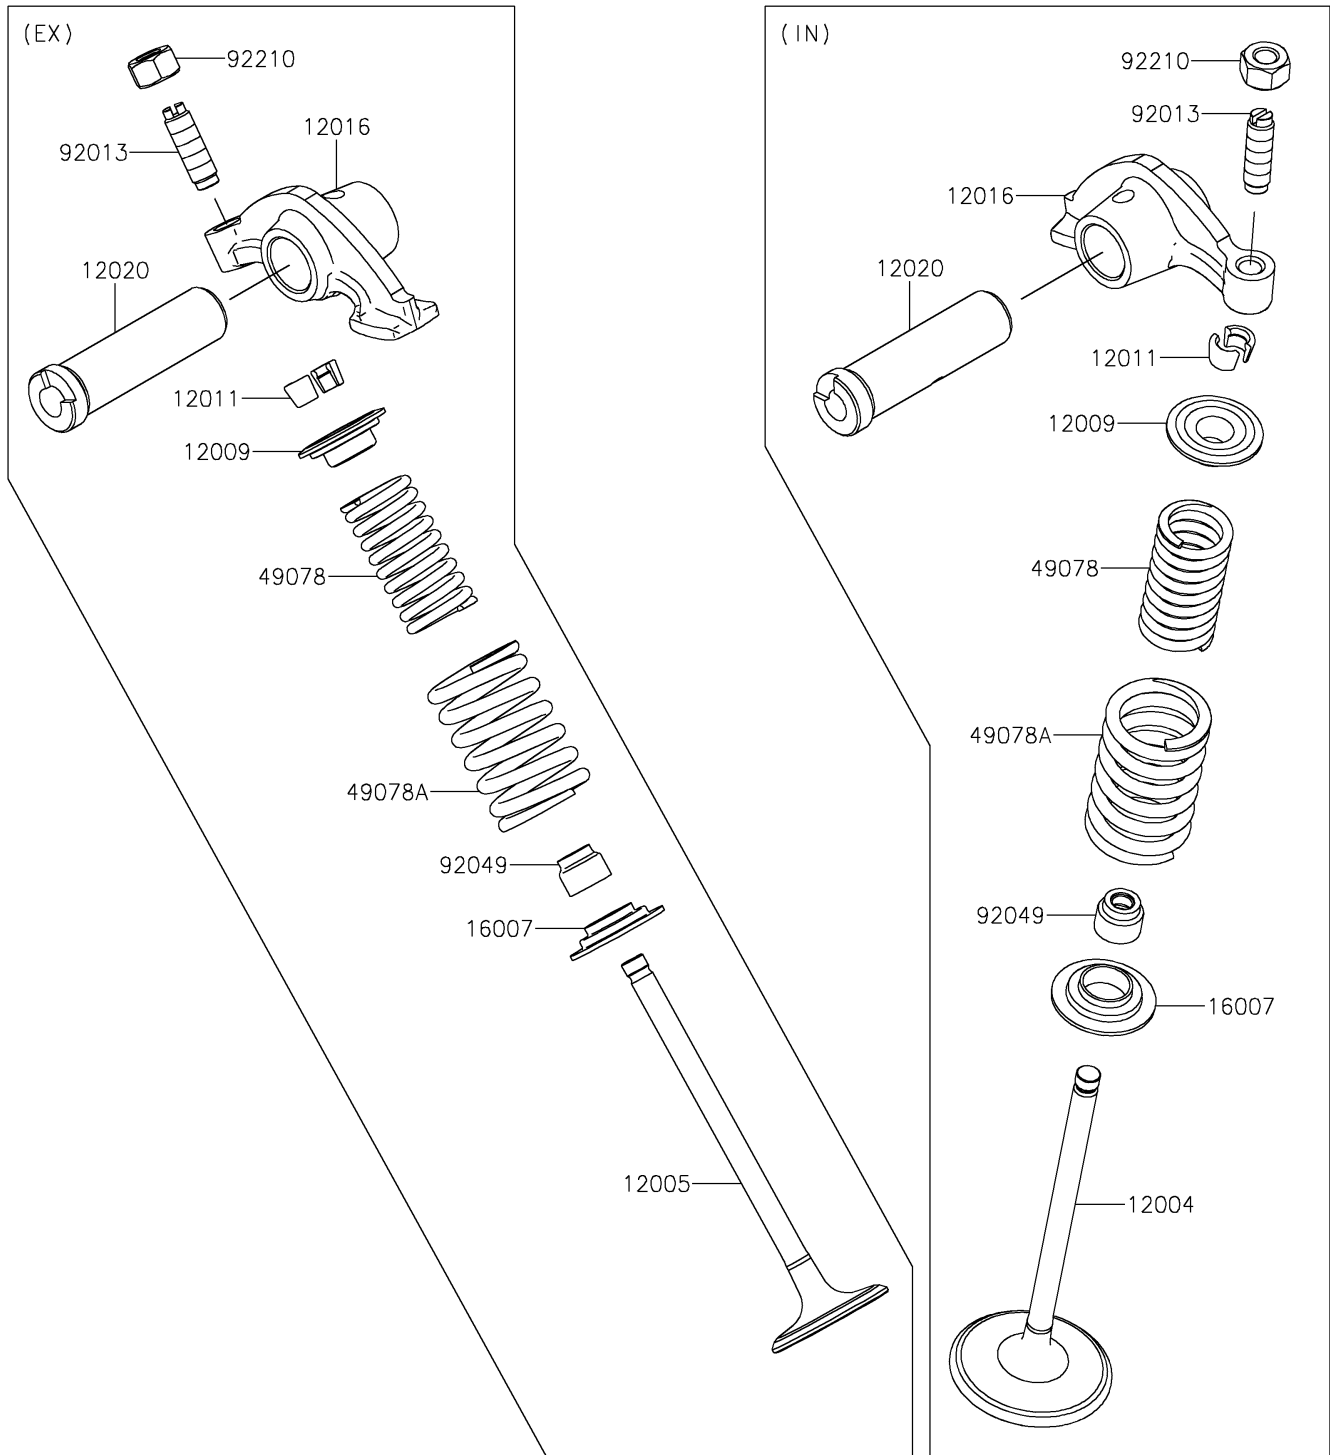

2026 KLX230R

PARTS DIAGRAM

Valve(s)

E1210

2026 KLX230R

PARTS LIST

Valve(s)

ITEM NAME	PART NUMBER	QUANTITY
VALVE-INTAKE (Ref # 12004)	12004-0780	1
VALVE-EXHAUST (Ref # 12005)	12005-0803	1
RETAINER-VALVE SPRING (Ref # 12009)	12009-0721	2
COLLET (Ref # 12011)	12011-1003	4
ARM-ROCKER (Ref # 12016)	12016-0762	2
SHAFT-ROCKER (Ref # 12020)	12020-0030	2
SEAT-SPRING (Ref # 16007)	16007-0787	2
SPRING-ENGINE VALVE (Ref # 49078)	49078-0756	2
SPRING-ENGINE VALVE (Ref # 49078A)	49078-0757	2
SCREW,6MM (Ref # 92013)	92013-009	2
SEAL-OIL,RVC2-5.5X8.5X8.3 (Ref # 92049)	92049-1062	2
NUT,6MM (Ref # 92210)	92210-1490	2