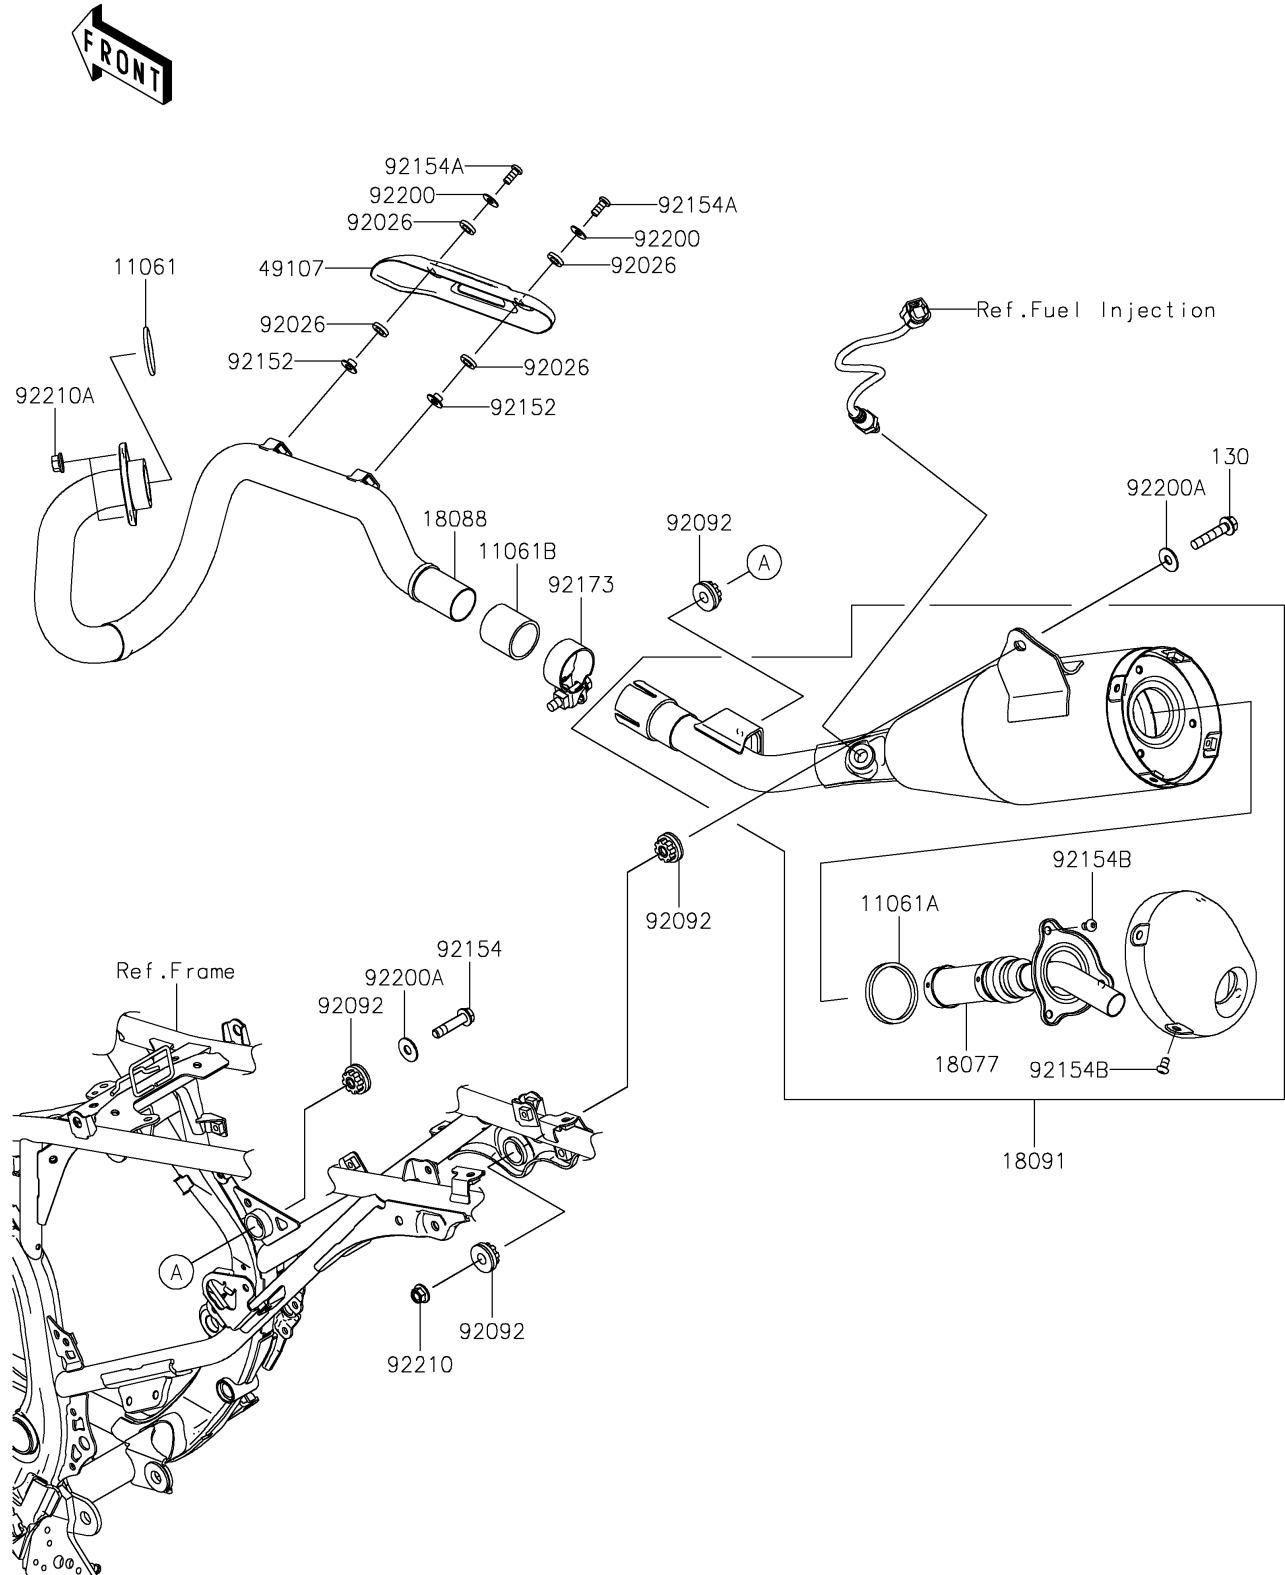

2026 KLX230R

PARTS DIAGRAM

Muffler(s)

E1140

2026 KLX230R

PARTS LIST

Muffler(s)

ITEM NAME

PART NUMBER

QUANTITY
