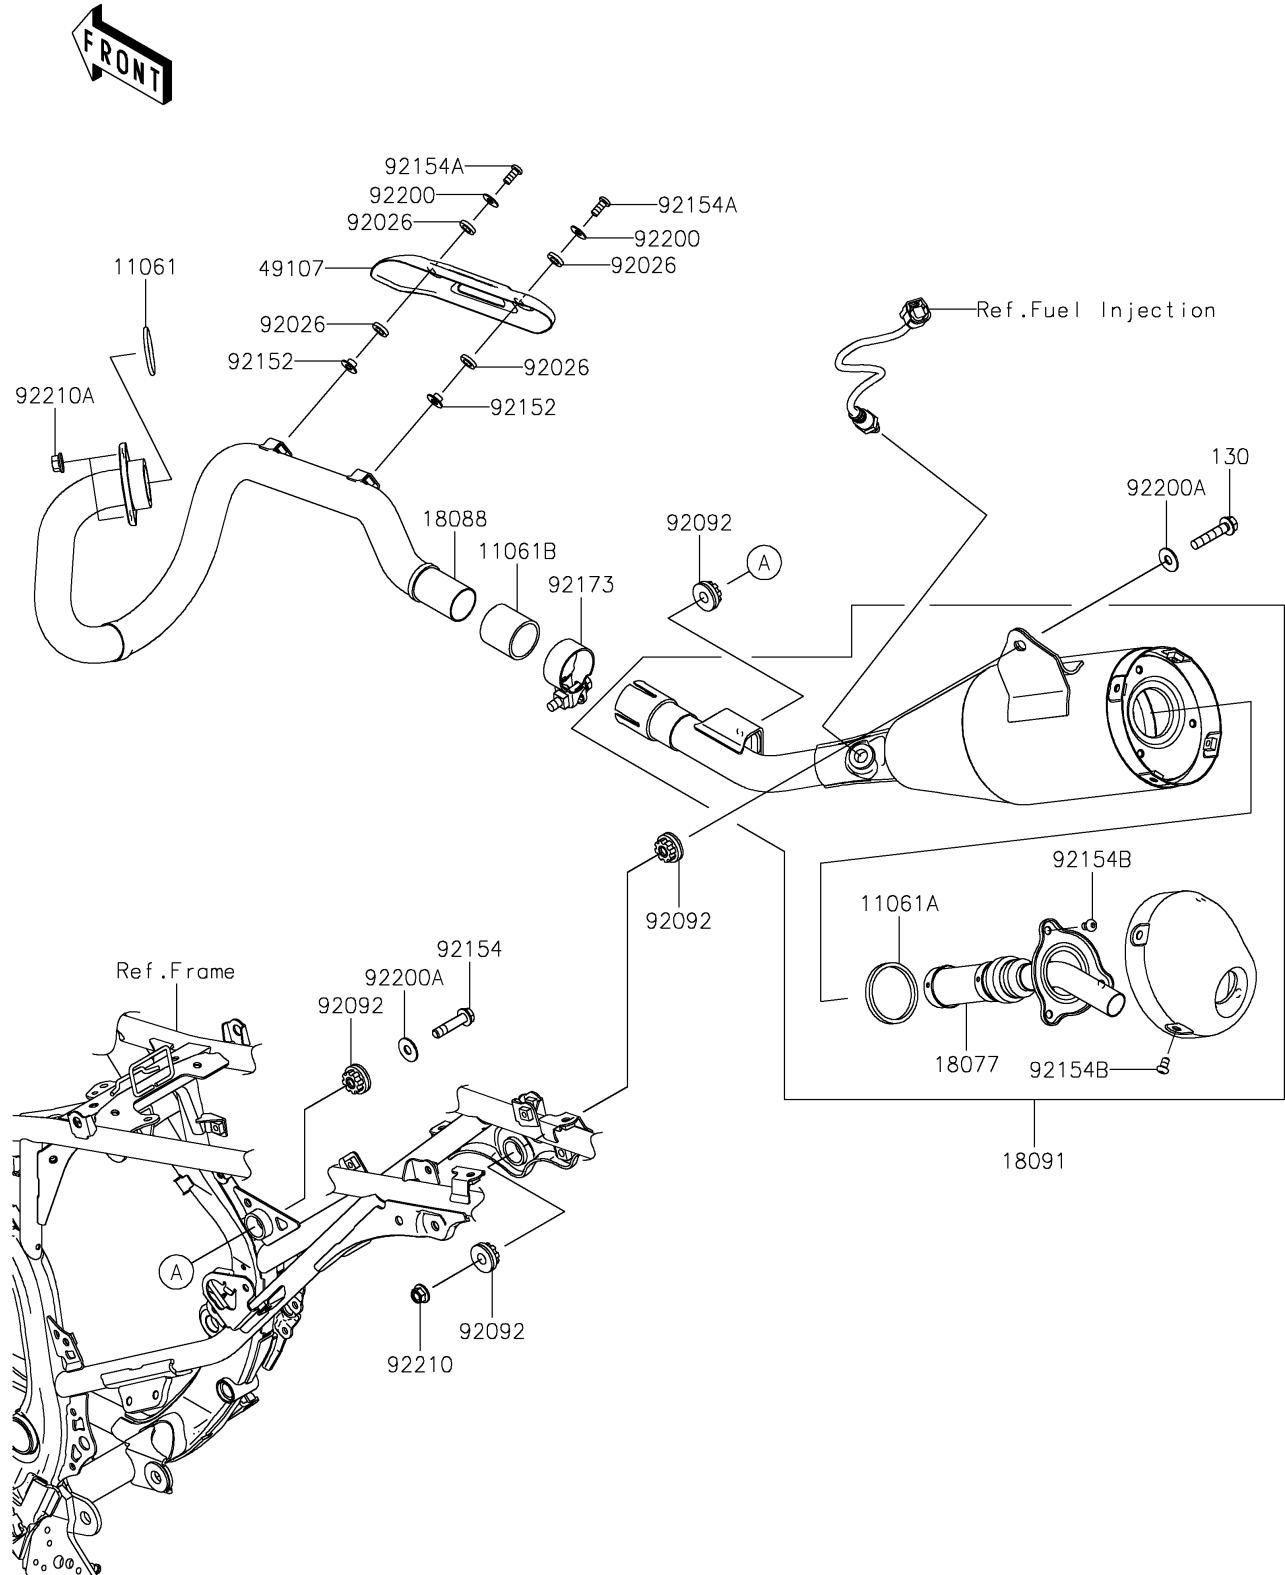

2025 KLX230R

PARTS DIAGRAM

Muffler(s)

E1140

2025 KLX230R

PARTS LIST

Muffler(s)

Kawasaki

Let the Good Times Roll®

ITEM NAME

PART NUMBER

QUANTITY
