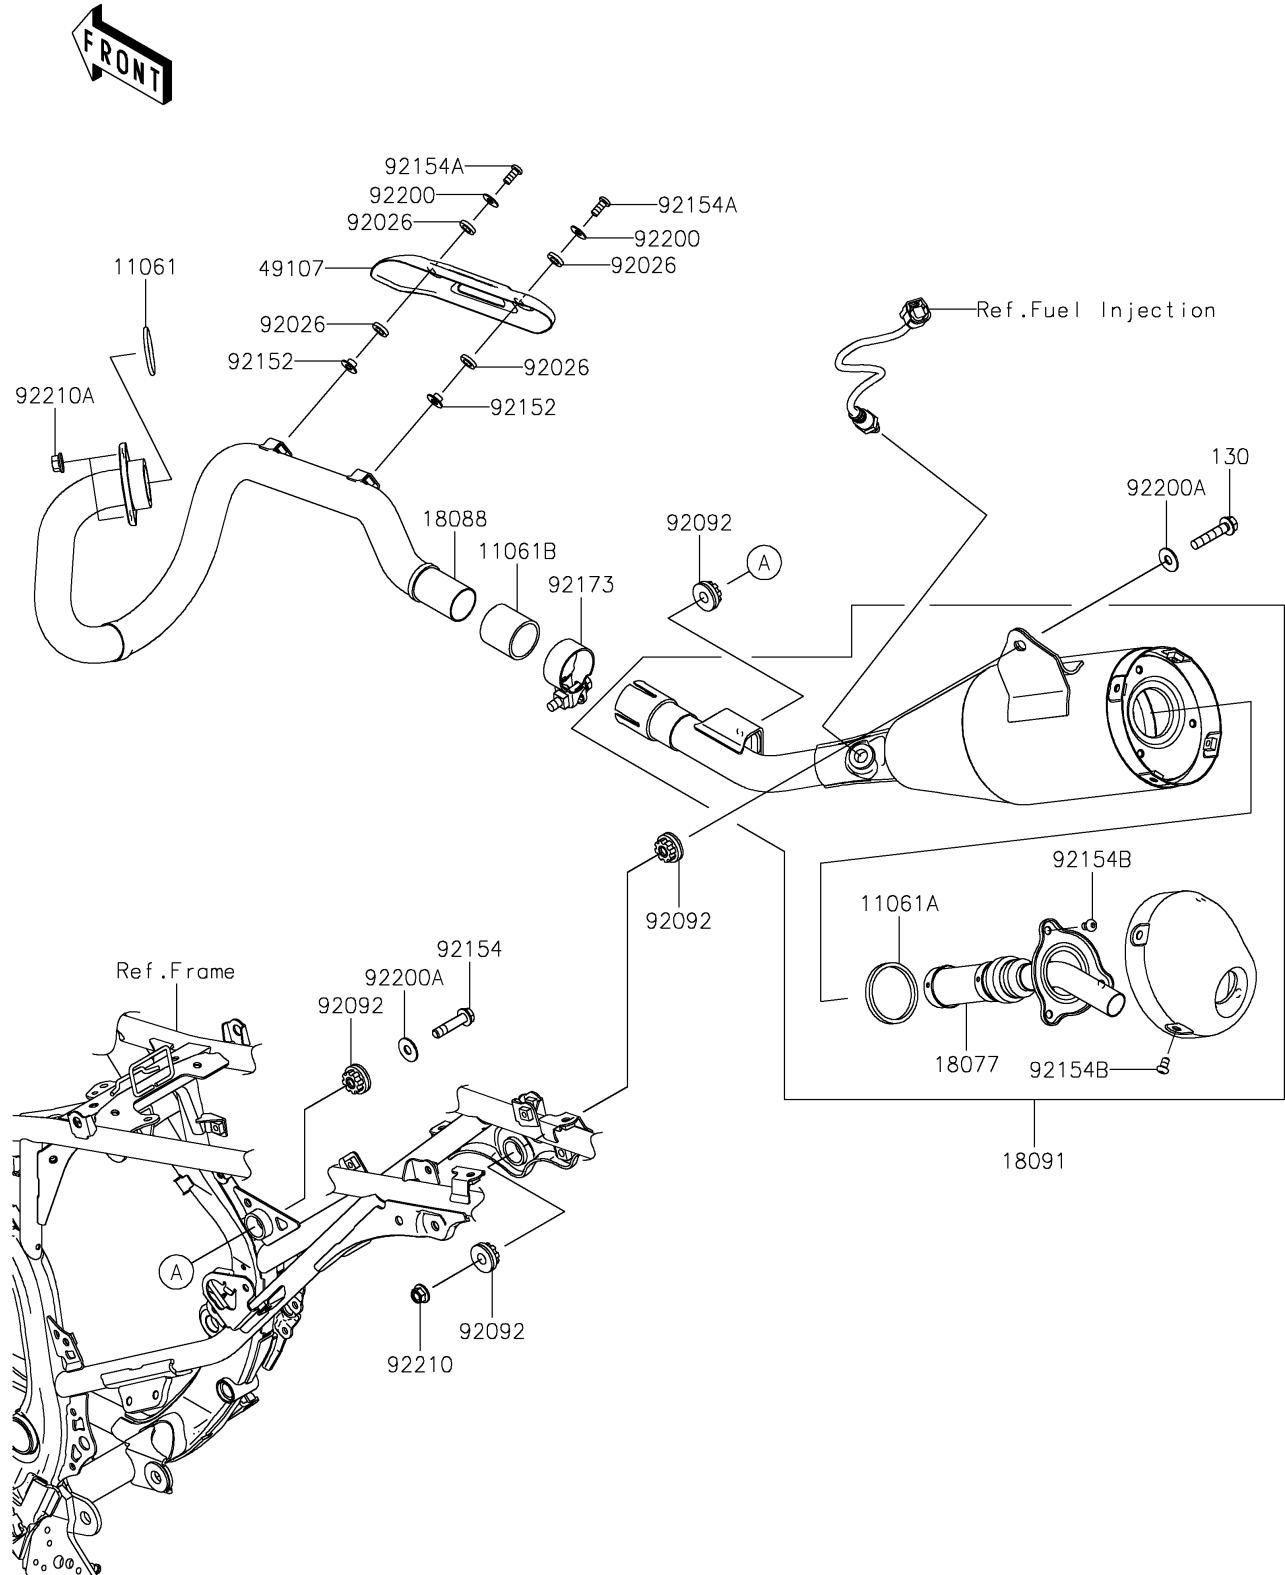

2025 KLX230R

PARTS DIAGRAM

Muffler(s)

E1140

2025 KLX230R

PARTS LIST

Muffler(s)

ITEM NAME	PART NUMBER	QUANTITY
GASKET,EX PIPE (Ref # 11061)	11061-0027	1
GASKET,J/P-SILENCER (Ref # 11061A)	11061-0174	1
GASKET,EXHAUST PIPE CONNECTING (Ref # 11061B)	11061-1407	1
ARRESTER-SPARK (Ref # 18077)	18077-0046	1
PIPE-EXHAUST (Ref # 18088)	18088-1453	1
BODY-COMP-MUFFLER (Ref # 18091)	18091-1311	1
COVER-EXHAUST PIPE (Ref # 49107)	49107-0813	1
SPACER,8.7X15.2X3 (Ref # 92026)	92026-0868	4
BUSHING-RUBBER (Ref # 92092)	92092-0018	4
COLLAR,6.3X8.3X6.2 (Ref # 92152)	92152-2586	2
BOLT,FLANGED,8X36 (Ref # 92154)	92154-1301	1
BOLT,6X14 (Ref # 92154A)	92154-3955	2
BOLT,SOCKET,6X10 (Ref # 92154B)	92154-4336	7
CLAMP (Ref # 92173)	92173-2189	1
WASHER,6.5X16X1 (Ref # 92200)	92200-1974	2
WASHER,8.5X22X1.5 (Ref # 92200A)	92200-1975	2
NUT,LOCK,FLANGED,8MM (Ref # 92210)	92210-0140	1
NUT,8MM (Ref # 92210A)	92210-2207	2
BOLT-FLANGED,8X40 (Ref # 130)	130CA0840	1