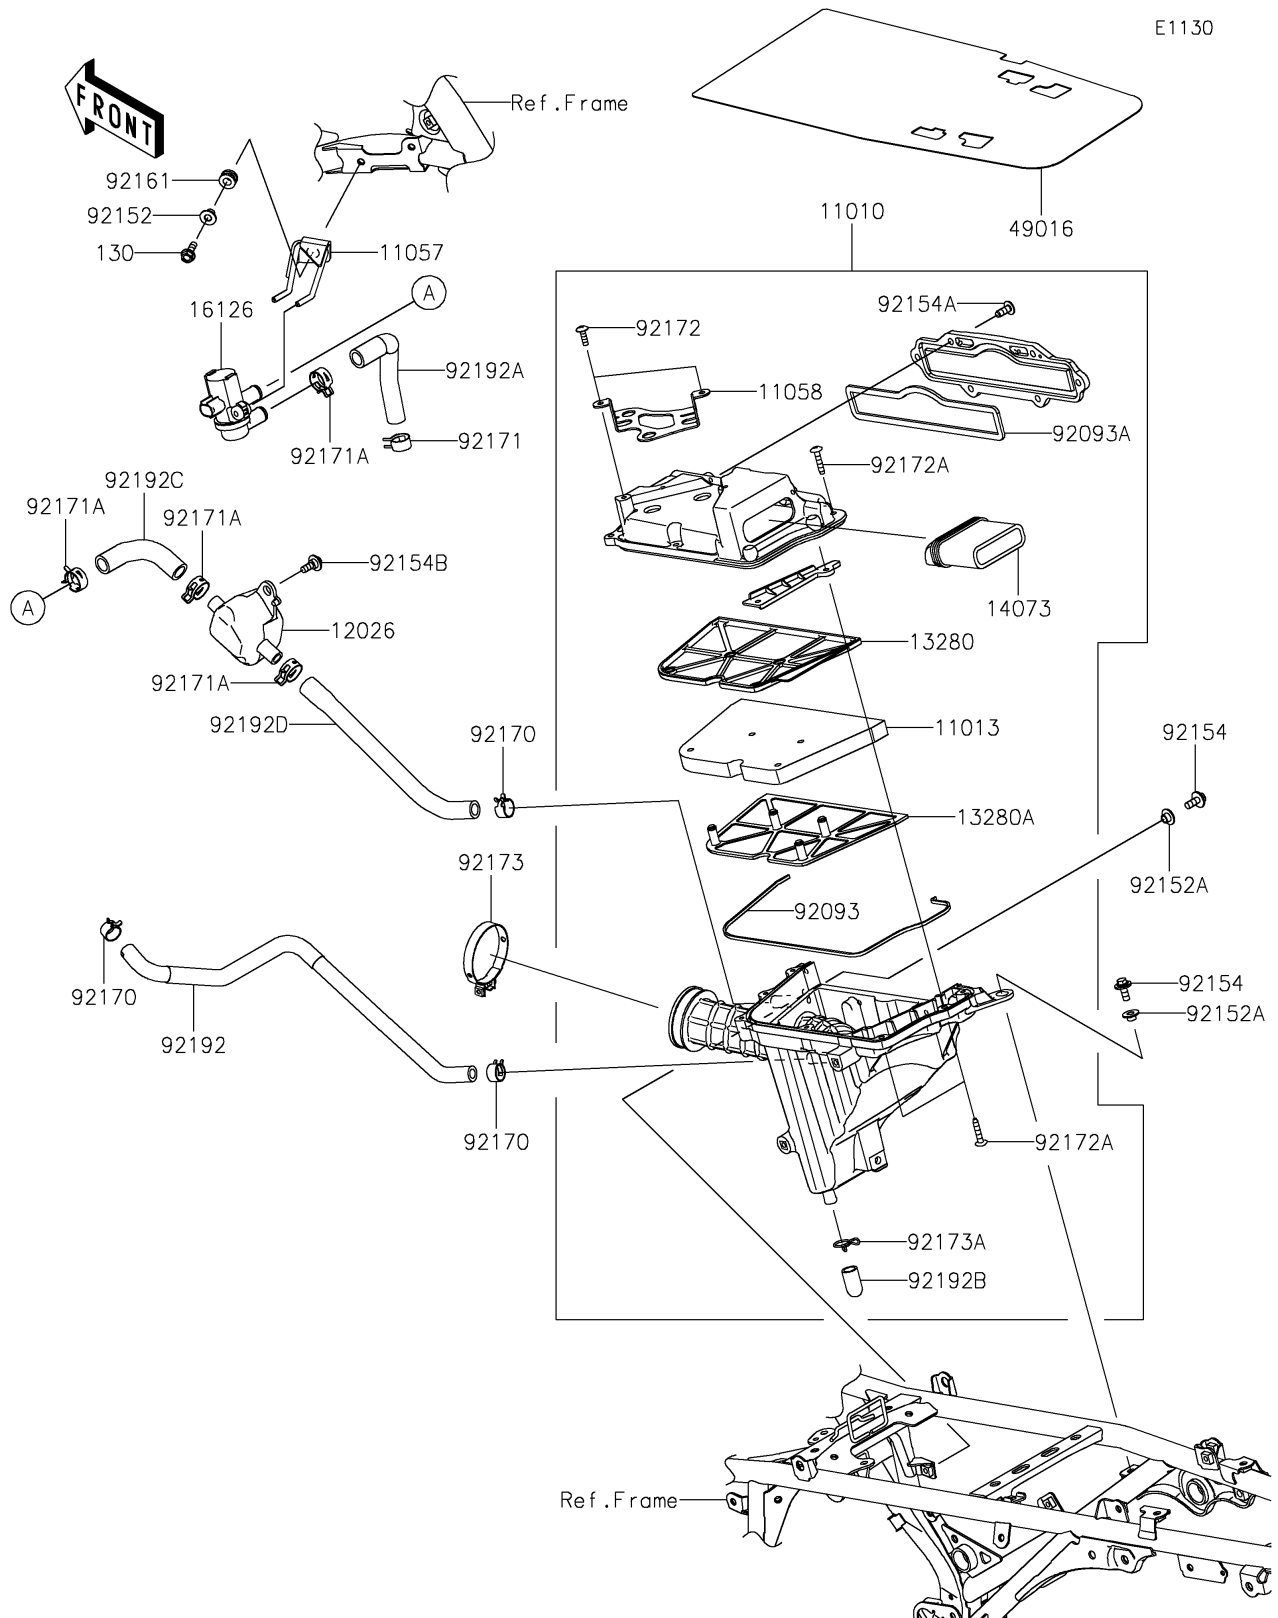

2025 KLX[®]230R

PARTS DIAGRAM

Air Cleaner

2025 KLX[®]230R

PARTS LIST

Air Cleaner

ITEM NAME	PART NUMBER	QUANTITY
FILTER-ASSY-AIR (Ref # 11010)	11010-1845	1
ELEMENT-AIR FILTER (Ref # 11013)	11013-0790	1
BRACKET,ASWV (Ref # 11057)	11057-2432	1
BRACKET,ECU (Ref # 11058)	11058-1337	1
CHAMBER (Ref # 12026)	12026-0026	1
HOLDER,UPP (Ref # 13280)	13280-0945	1
HOLDER,LWR (Ref # 13280A)	13280-0946	1
DUCT,IN (Ref # 14073)	14073-1931	1
VALVE,AIR SWITCH (Ref # 16126)	16126-0750	1
COVER-SEAL (Ref # 49016)	49016-0726	1
SEAL (Ref # 92093)	92093-0727	1
SEAL (Ref # 92093A)	92093-0728	1
COLLAR,6.3X8.3X9.2 (Ref # 92152)	92152-1725	1
COLLAR,6.3X8.3X6.2 (Ref # 92152A)	92152-2586	2
BOLT,FLANGED-SMALL,6X16 (Ref # 92154)	92154-1183	2
BOLT,6X16 (Ref # 92154A)	92154-3970	6
BOLT,FLANGED,6X12 (Ref # 92154B)	92154-7289	1
DAMPER (Ref # 92161)	92161-0031	1
CLAMP (Ref # 92170)	92170-1434	3
CLAMP (Ref # 92171)	92171-0533	1
CLAMP,18.8MM (Ref # 92171A)	92171-2056	4
SCREW,5X16 (Ref # 92172)	92172-0908	2
SCREW (Ref # 92172A)	92172-1291	7
CLAMP (Ref # 92173)	92173-2191	1
CLAMP,14MM (Ref # 92173A)	92173-2474	1
TUBE,BLOW-BY (Ref # 92192)	92192-1929	1
TUBE,ASWV-HEAD (Ref # 92192A)	92192-1930	1
TUBE (Ref # 92192B)	92192-2582	1
TUBE,CHAMBER-ASWV (Ref # 92192C)	92192-2723	1

2025 KLX[®] 230R

PARTS LIST

Air Cleaner

ITEM NAME	PART NUMBER	QUANTITY
TUBE,A/C-CHAMBER (Ref # 92192D)	92192-2724	1
BOLT-FLANGED,6X18 (Ref # 130)	130BA0618	1