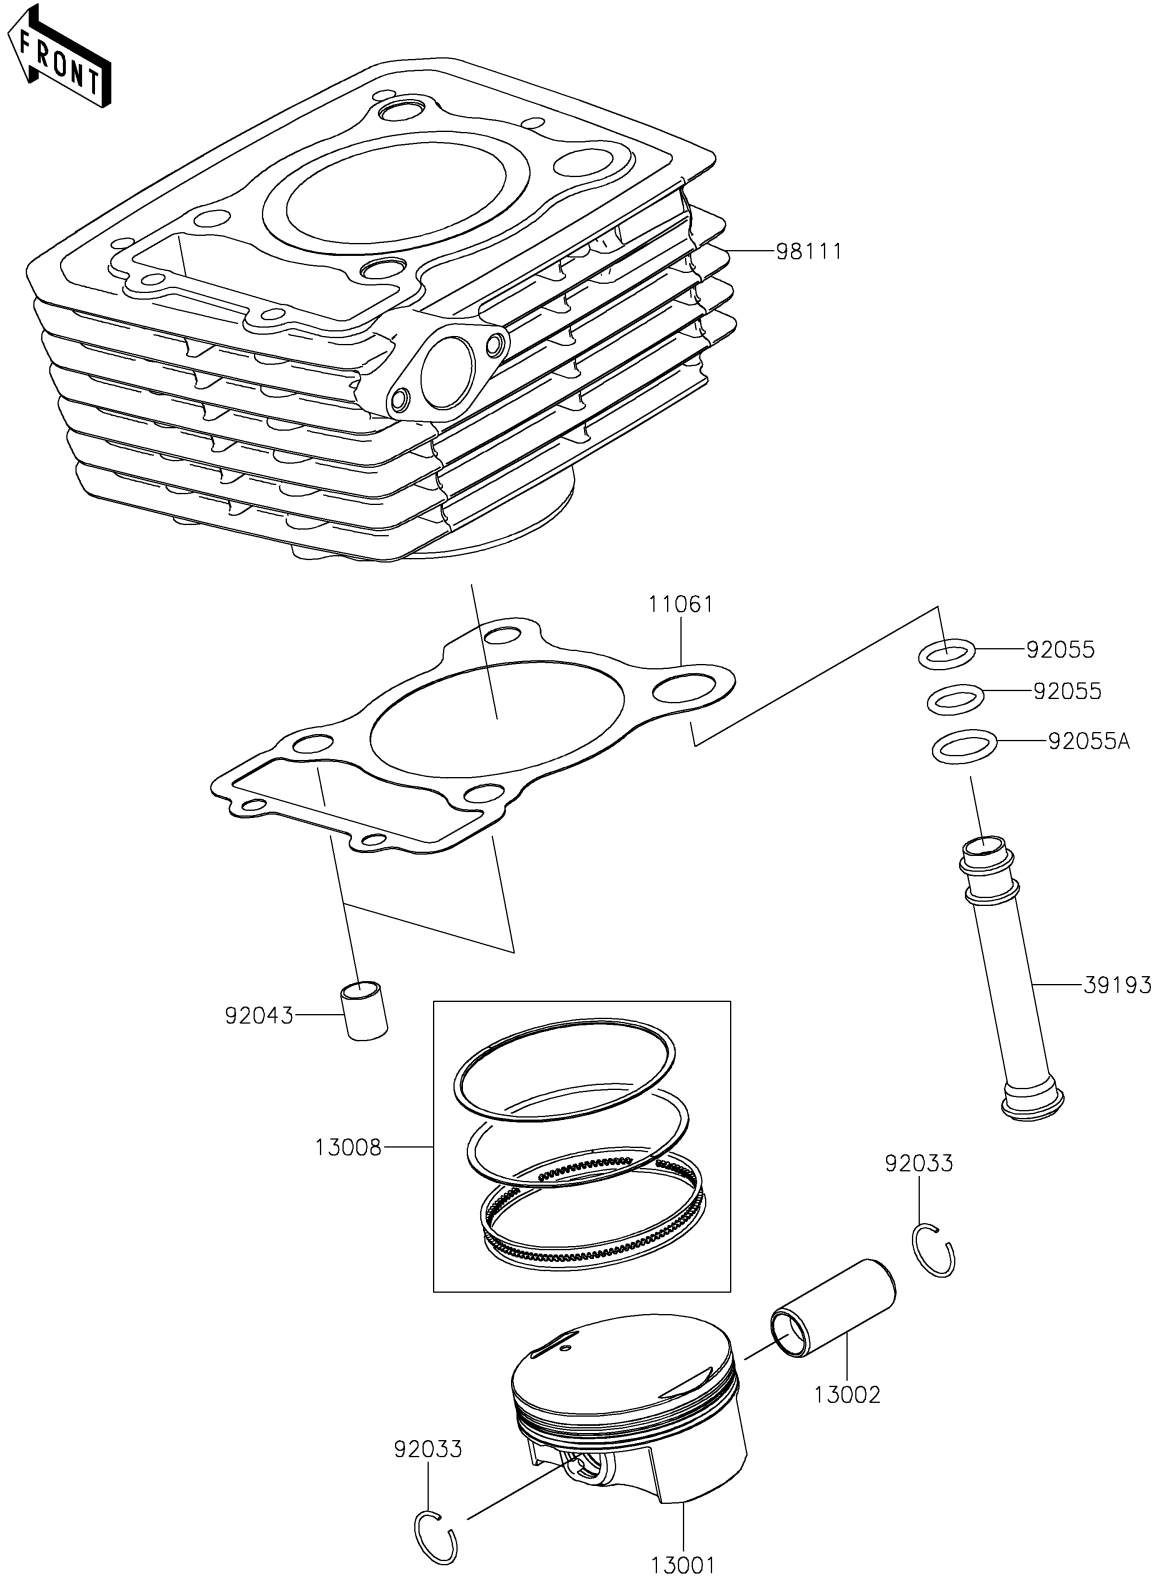

2026 KLX230R

PARTS DIAGRAM

Cylinder/Piston(s)

E1120

2026 KLX230R

PARTS LIST

Cylinder/Piston(s)

Kawasaki

Let the Good Times Roll®

ITEM NAME

PART NUMBER

QUANTITY
