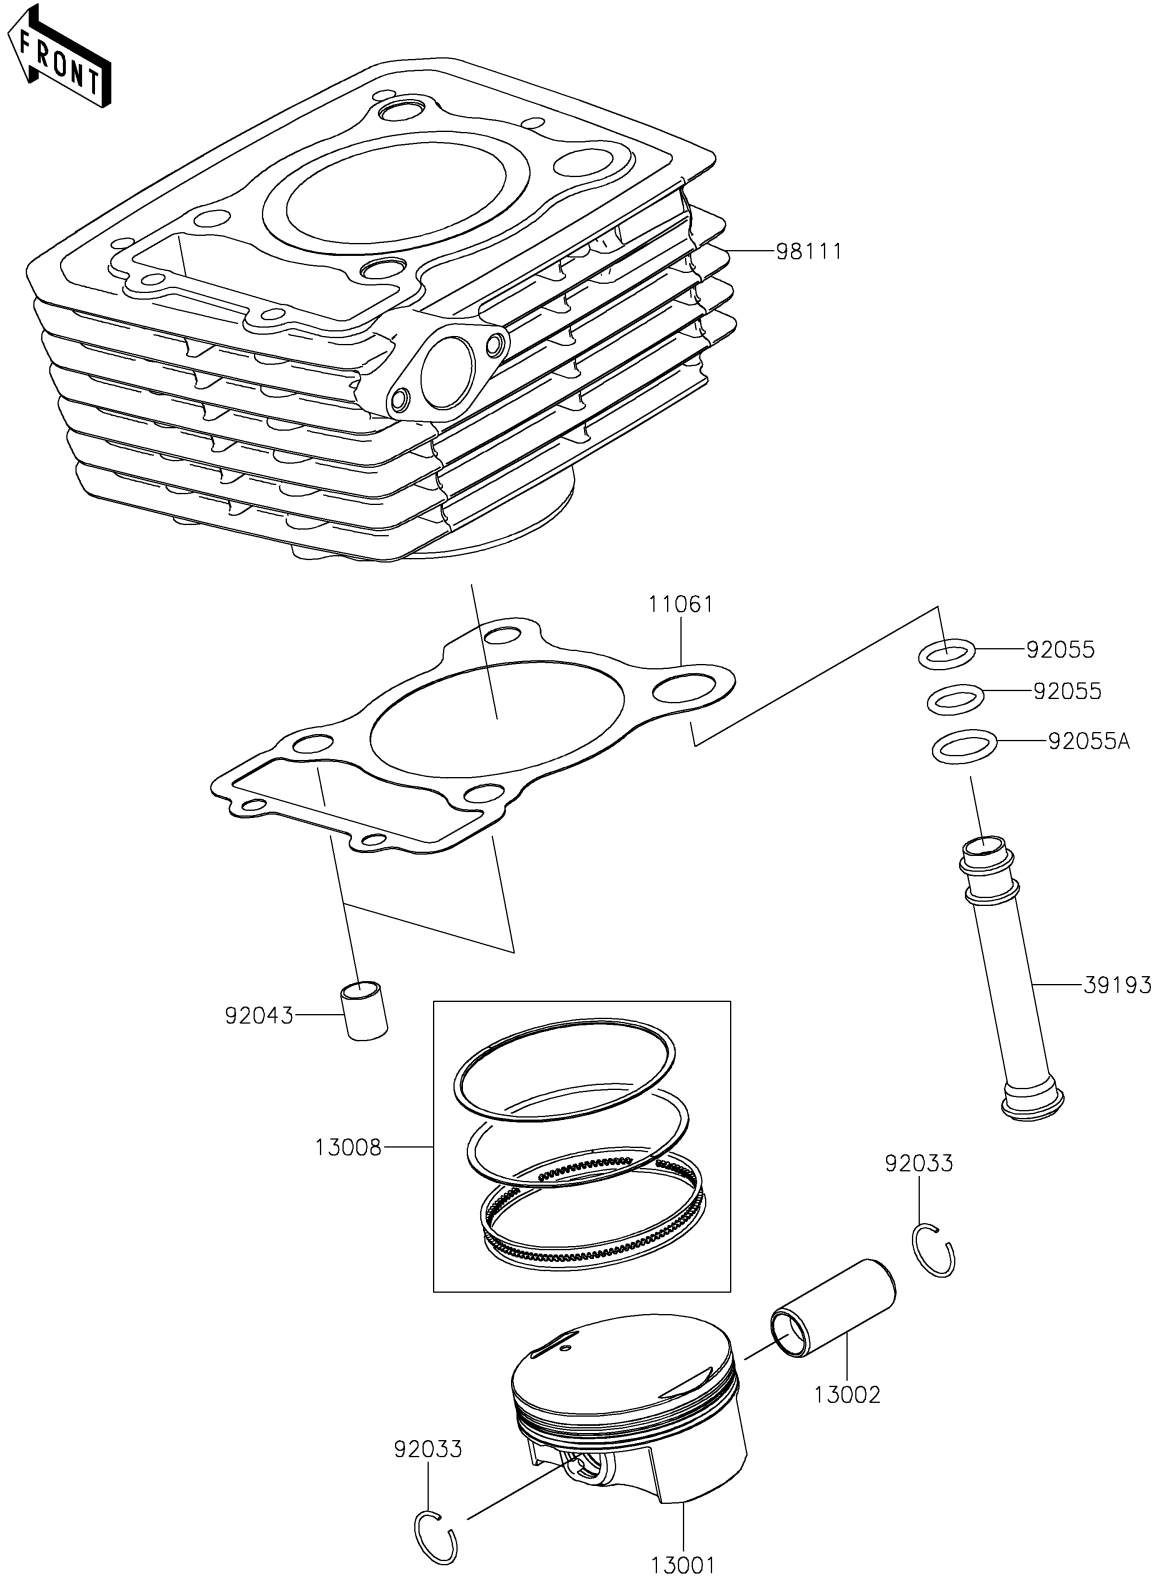

2025 KLX[®] 230R

PARTS DIAGRAM

Cylinder/Piston(s)

E1120

2025 KLX[®] 230R

PARTS LIST

Cylinder/Piston(s)

Kawasaki

Let the Good Times Roll[®]

ITEM NAME

PART NUMBER

QUANTITY
