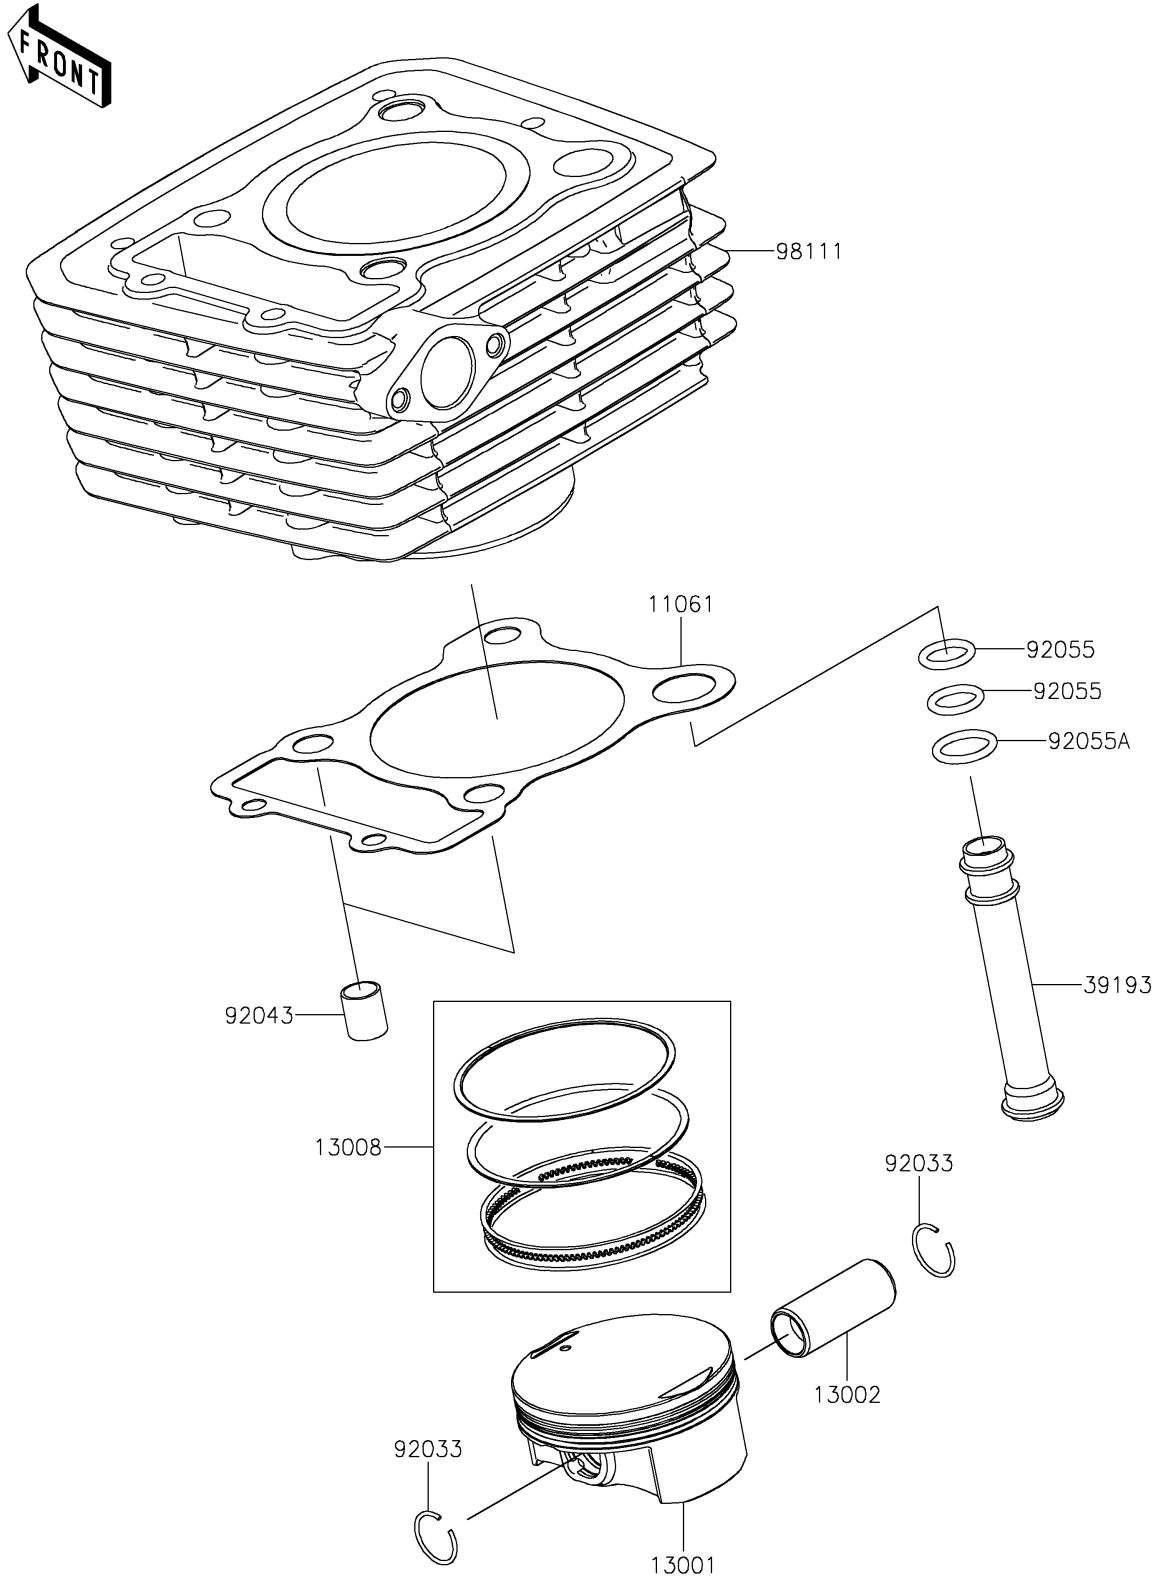

2026 KLX230R

PARTS DIAGRAM

Cylinder/Piston(s)

E1120

2026 KLX230R

PARTS LIST

Cylinder/Piston(s)

ITEM NAME	PART NUMBER	QUANTITY
GASKET,CYLINDER BASE (Ref # 11061)	11061-1298	1
PISTON-ENGINE (Ref # 13001)	13001-0850	1
PIN-PISTON (Ref # 13002)	13002-0718	1
RING-SET-PISTON (Ref # 13008)	13008-0580	1
PIPE-OIL (Ref # 39193)	39193-0586	1
RING-SNAP,PISTON PIN (Ref # 92033)	92033-0732	2
PIN,10.1X12X14 (Ref # 92043)	92043-4009	2
RING-O,12.3X2.4 (Ref # 92055)	92055-0918	2
RING-O,14.8X2.4 (Ref # 92055A)	92055-0919	1
CYLINDER-COMP-ENGINE (Ref # 98111)	98111-0046	1