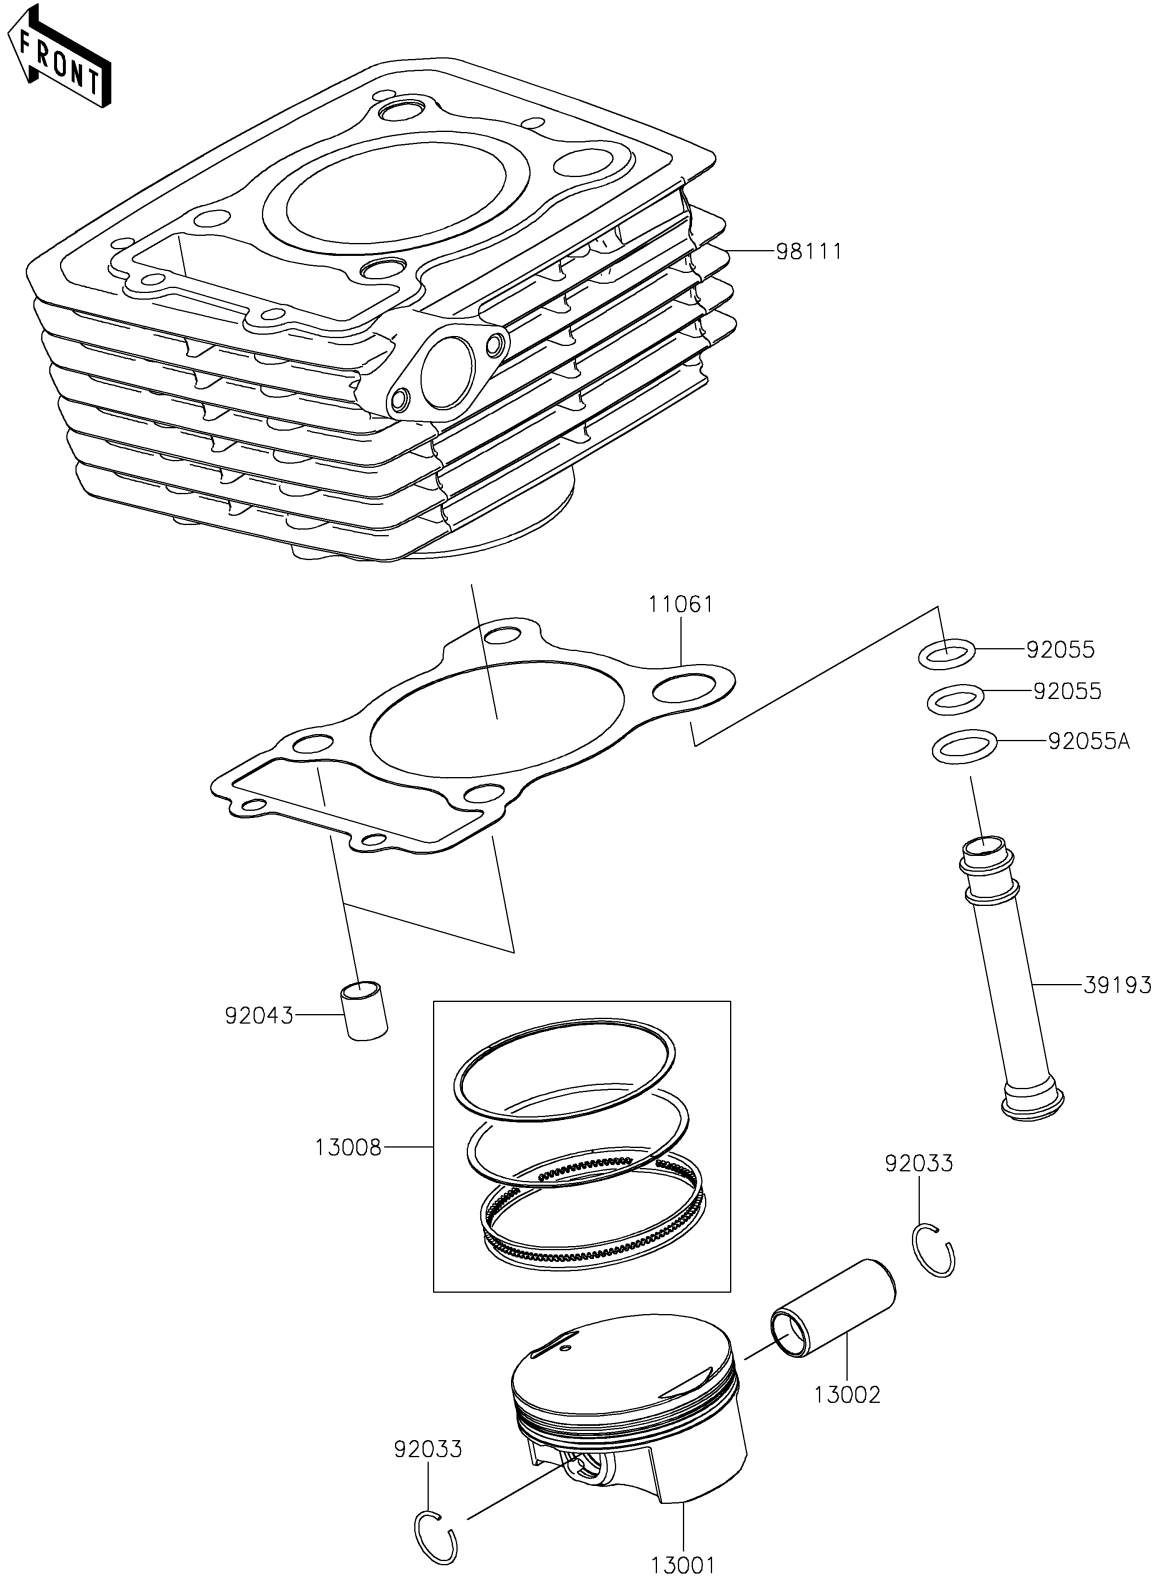

2025 KLX230R

PARTS DIAGRAM

Cylinder/Piston(s)

E1120

2025 KLX230R

PARTS LIST

Cylinder/Piston(s)

| ITEM NAME | PART NUMBER | QUANTITY |
|------------------------------------|-------------|----------|
| GASKET,CYLINDER BASE (Ref # 11061) | 11061-1298 | 1 |
| PISTON-ENGINE (Ref # 13001) | 13001-0850 | 1 |
| PIN-PISTON (Ref # 13002) | 13002-0718 | 1 |
| RING-SET-PISTON (Ref # 13008) | 13008-0580 | 1 |
| PIPE-OIL (Ref # 39193) | 39193-0586 | 1 |
| RING-SNAP,PISTON PIN (Ref # 92033) | 92033-0732 | 2 |
| PIN,10.1X12X14 (Ref # 92043) | 92043-4009 | 2 |
| RING-O,12.3X2.4 (Ref # 92055) | 92055-0918 | 2 |
| RING-O,14.8X2.4 (Ref # 92055A) | 92055-0919 | 1 |
| CYLINDER-COMP-ENGINE (Ref # 98111) | 98111-0046 | 1 |