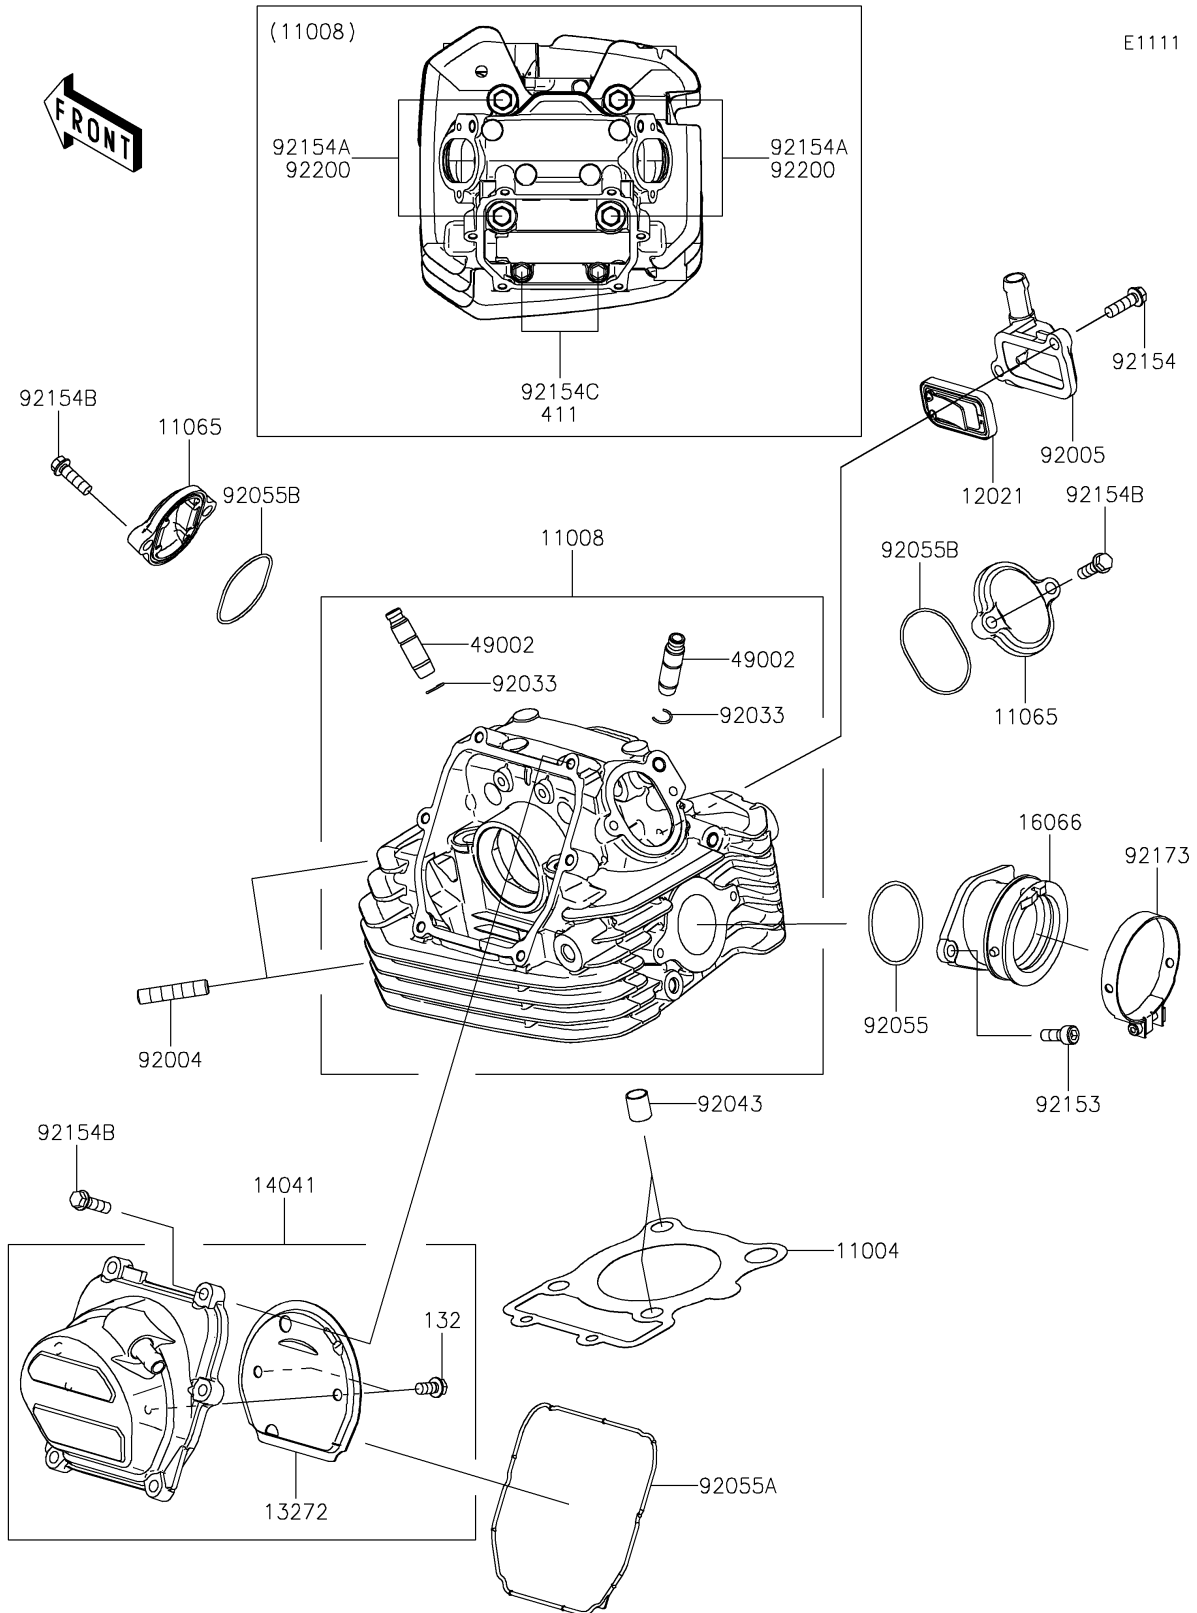

2026 KLX230R

PARTS DIAGRAM

Cylinder Head

2026 KLX230R

PARTS LIST

Cylinder Head

ITEM NAME

PART NUMBER

QUANTITY
