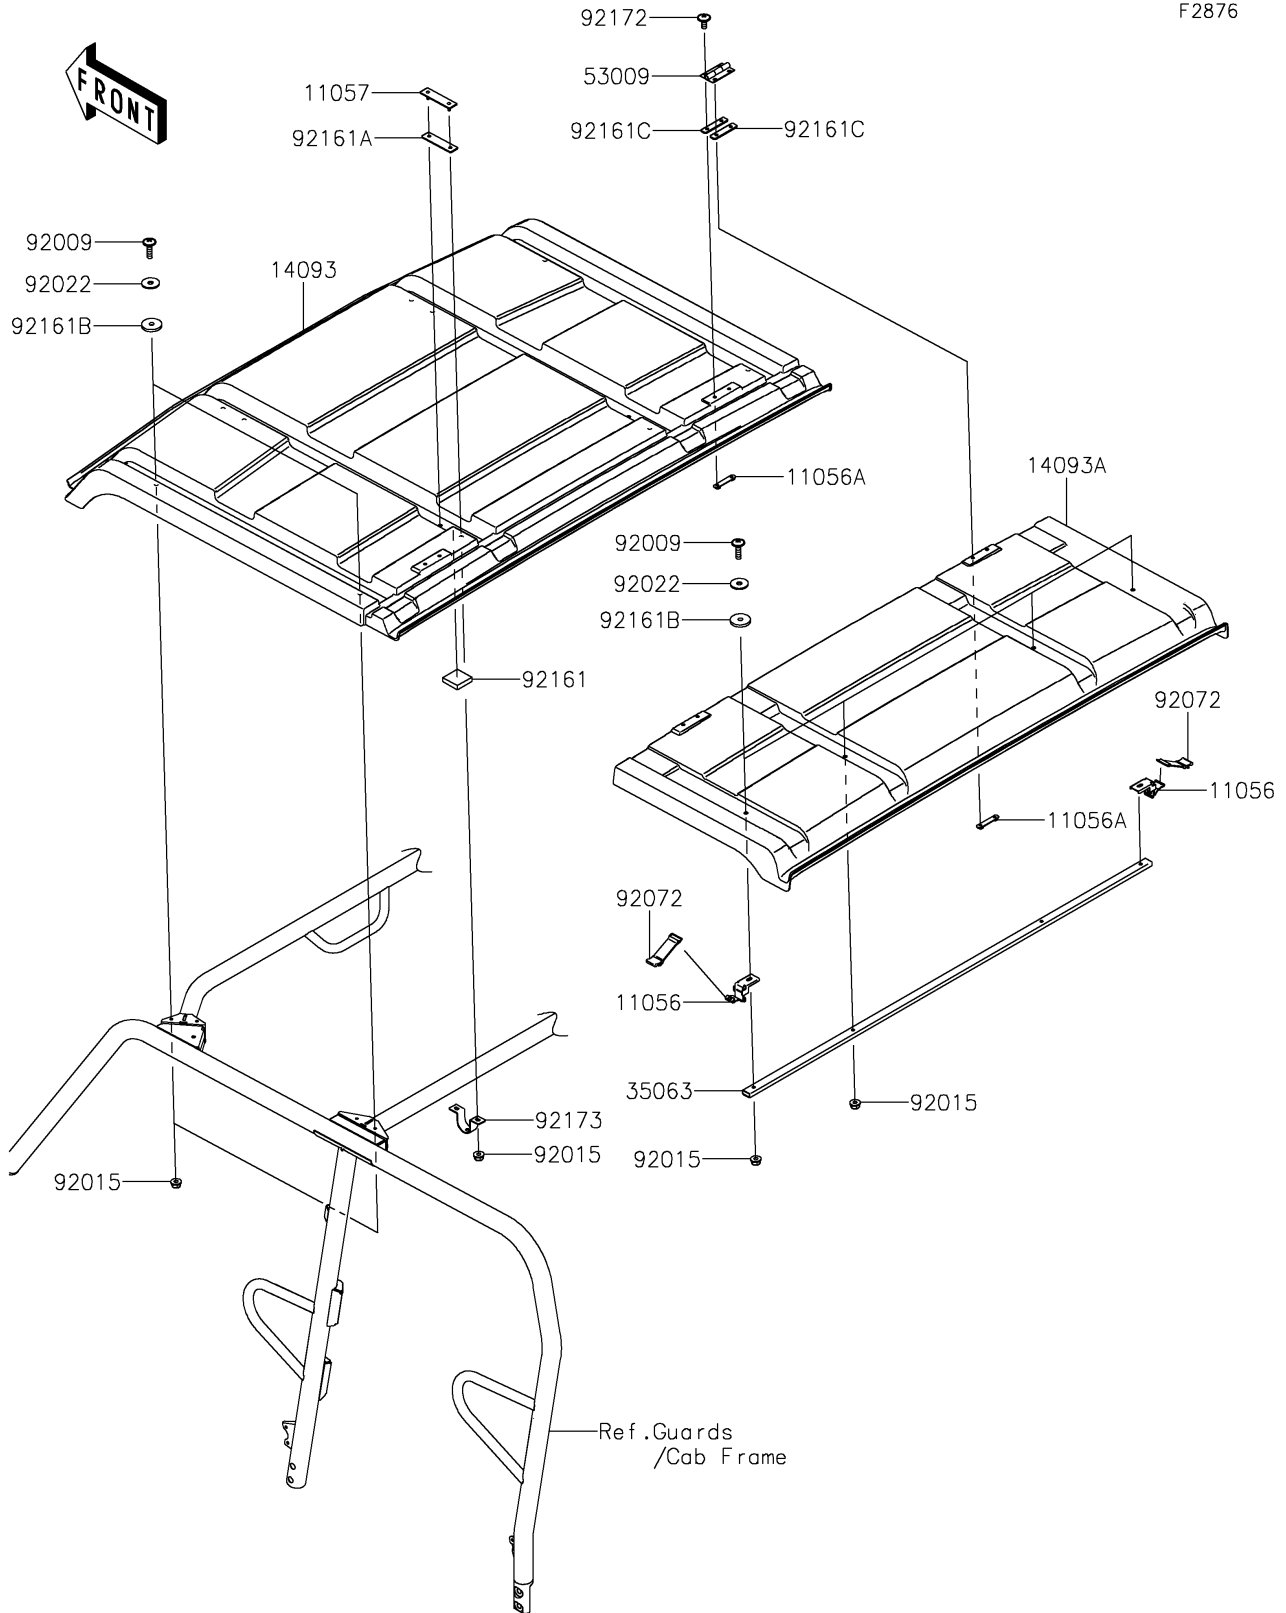

2026 MULE PRO-FXT™ 1000 LE RANCH EDITION

PARTS DIAGRAM

Sun Top

F2876

2026 MULE PRO-FXT™ 1000 LE RANCH EDITION

Kawasaki
Let the Good Times Roll®

PARTS LIST

Sun Top

ITEM NAME	PART NUMBER	QUANTITY
BRACKET (Ref # 11056)	11056-3815	2
BRACKET (Ref # 11056A)	11056-3910	4
BRACKET (Ref # 11057)	11057-0074	4
COVER,SUNTOP,FR (Ref # 14093)	14093-0017	1
COVER,SUNTOP,RR (Ref # 14093A)	14093-0018	1
STAY,RR SUNTOP (Ref # 35063)	35063-0944	1
HINGE (Ref # 53009)	53009-0034	2
SCREW,6X22,BLACK (Ref # 92009)	92009-1256	8
NUT,LOCK,FLANGED,6MM (Ref # 92015)	92015-1603	16
WASHER,6.5X22X1.6 (Ref # 92022)	92022-237	8
BAND,TOOL (Ref # 92072)	92072-1176	2
DAMPER,25.4X25.4X6.3 (Ref # 92161)	92161-1405	4
DAMPER (Ref # 92161A)	92161-1476	4
DAMPER,6X25X3.15 (Ref # 92161B)	92161-1633	8
DAMPER (Ref # 92161C)	92161-1650	4
SCREW,6X14 (Ref # 92172)	92172-0004	8
CLAMP,U (Ref # 92173)	92173-1224	4