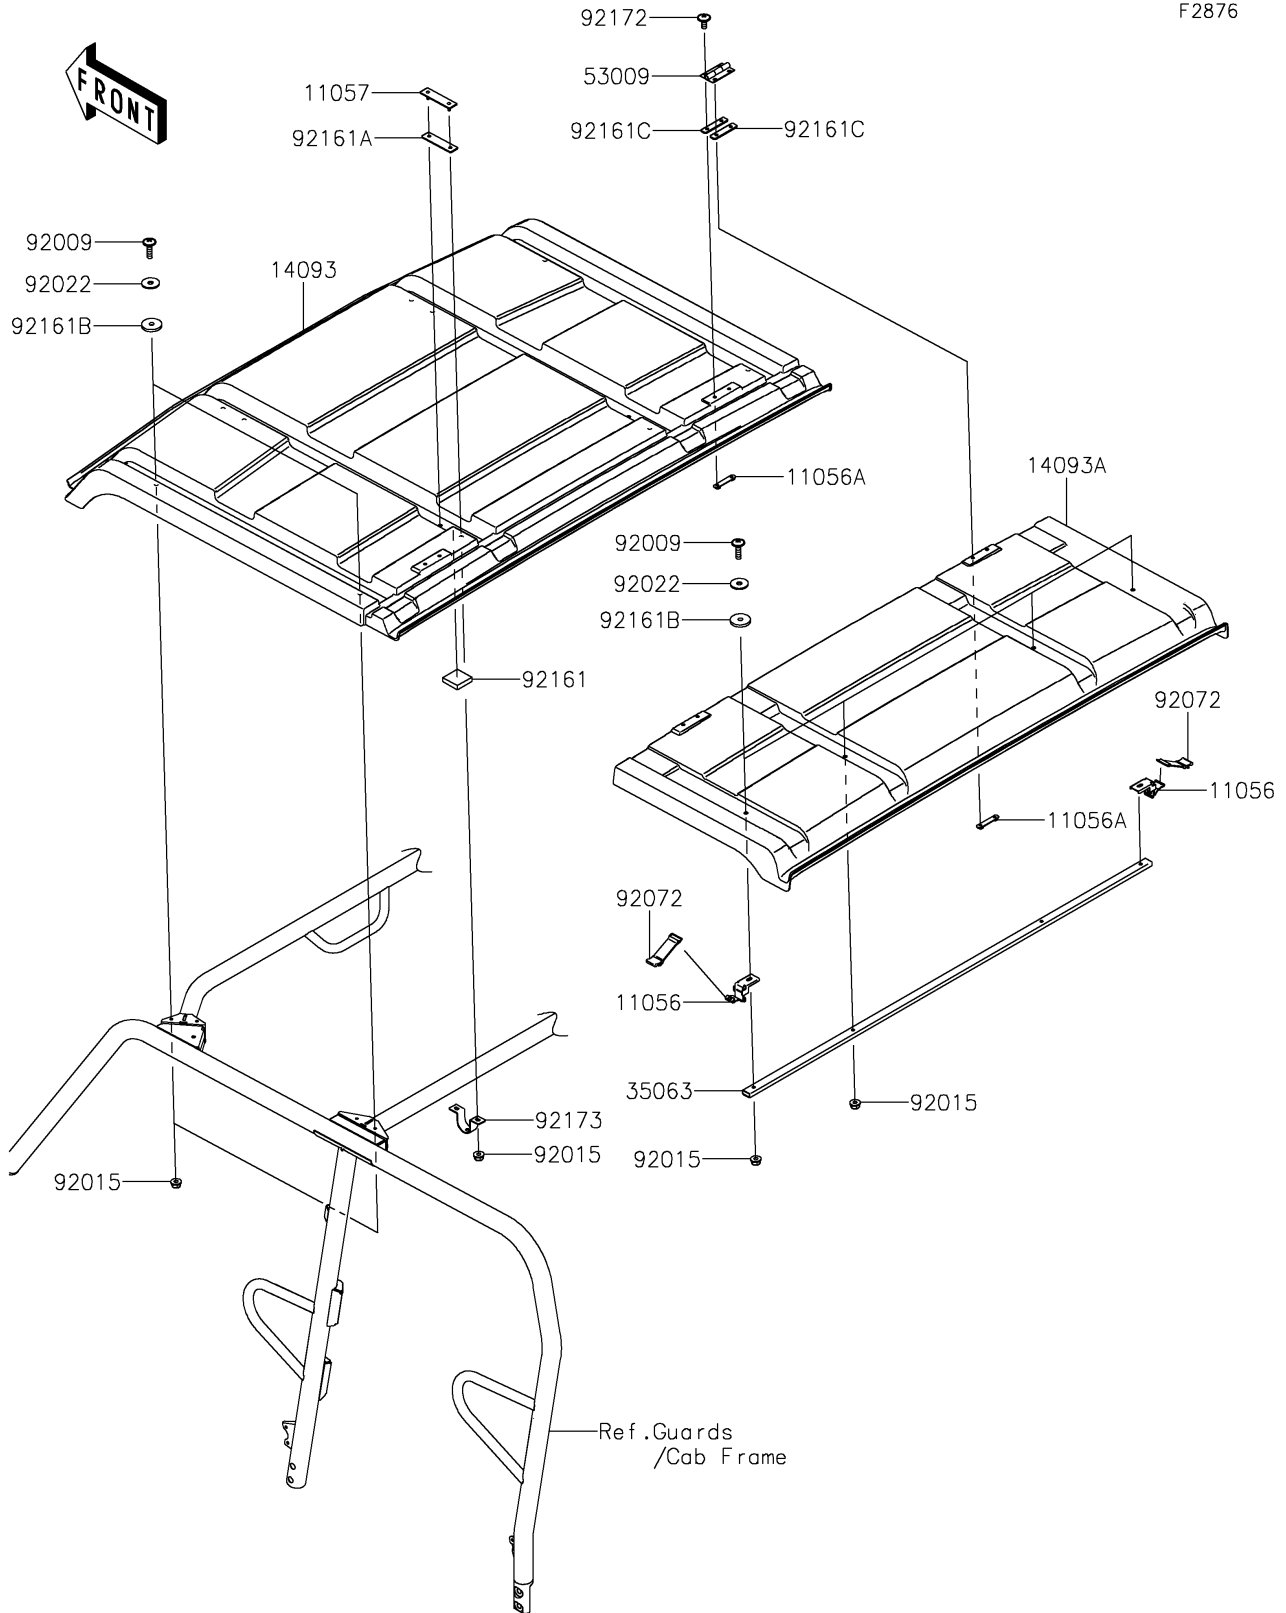

2026 MULE PRO-FXT 1000 LE Ranch Edition

PARTS DIAGRAM

Sun Top

F2876

2026 MULE PRO-FXT 1000 LE Ranch Edition

Kawasaki
Let the Good Times Roll®

PARTS LIST

Sun Top

ITEM NAME	PART NUMBER	QUANTITY
BRACKET (Ref # 11056)	11056-3815	2
BRACKET (Ref # 11056A)	11056-3910	4
BRACKET (Ref # 11057)	11057-0074	4
COVER,SUNTOP,FR (Ref # 14093)	14093-0017	1
COVER,SUNTOP,RR (Ref # 14093A)	14093-0018	1
STAY,RR SUNTOP (Ref # 35063)	35063-0944	1
HINGE (Ref # 53009)	53009-0034	2
SCREW,6X22,BLACK (Ref # 92009)	92009-1256	8
NUT,LOCK,FLANGED,6MM (Ref # 92015)	92015-1603	16
WASHER,6.5X22X1.6 (Ref # 92022)	92022-237	8
BAND,TOOL (Ref # 92072)	92072-1176	2
DAMPER,25.4X25.4X6.3 (Ref # 92161)	92161-1405	4
DAMPER (Ref # 92161A)	92161-1476	4
DAMPER,6X25X3.15 (Ref # 92161B)	92161-1633	8
DAMPER (Ref # 92161C)	92161-1650	4
SCREW,6X14 (Ref # 92172)	92172-0004	8
CLAMP,U (Ref # 92173)	92173-1224	4