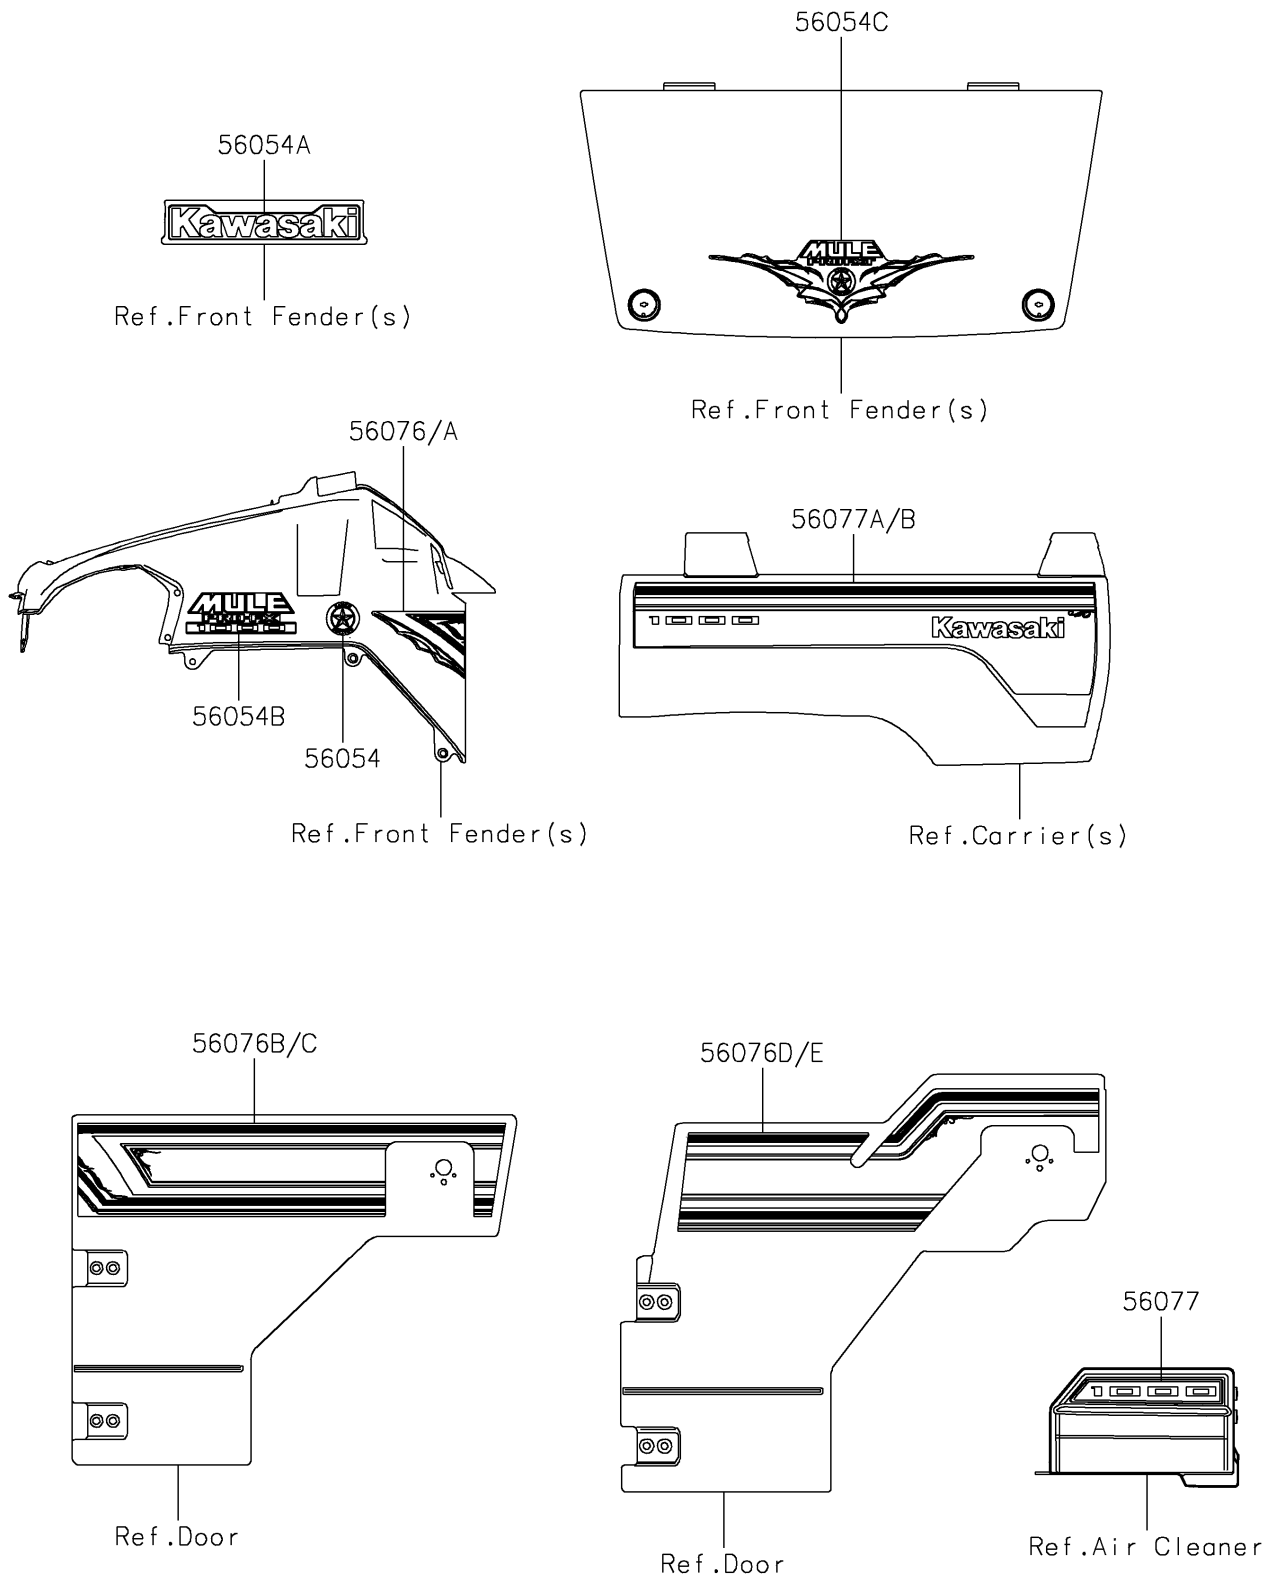

2026 MULE PRO-FXT™ 1000 LE RANCH EDITION

PARTS DIAGRAM Decals(CTFNN-CVFNL)

F2861B

2026 MULE PRO-FXT™ 1000 LE RANCH EDITION

PARTS LIST

Decals(CTFNN-CVFNL)

ITEM NAME	PART NUMBER	QUANTITY
MARK,RANCH EDITION (Ref # 56054)	56054-1816	2
MARK,KAWASAKI (Ref # 56054A)	56054-3890	1
MARK,MULE PRO-FXT 1000 (Ref # 56054B)	56054-4014	2
MARK,RANCH EDITION (Ref # 56054C)	56054-4016	1
PATTERN,FR FENDER,LH (Ref # 56076)	56076-0222	1
PATTERN,FR FENDER,RH (Ref # 56076A)	56076-0223	1
PATTERN,FR SIDE GUARD,LH (Ref # 56076B)	56076-0224	1
PATTERN,FR SIDE GUARD,RH (Ref # 56076C)	56076-0225	1
PATTERN,RR SIDE GUARD,LH (Ref # 56076D)	56076-0226	1
PATTERN,RR SIDE GUARD,RH (Ref # 56076E)	56076-0227	1
PATTERN,AIR FILTER COVER (Ref # 56077)	56077-3743	1
PATTERN,SIDE CARRIER,RH (Ref # 56077A)	56077-3744	1
PATTERN,SIDE CARRIER,LH (Ref # 56077B)	56077-3745	1