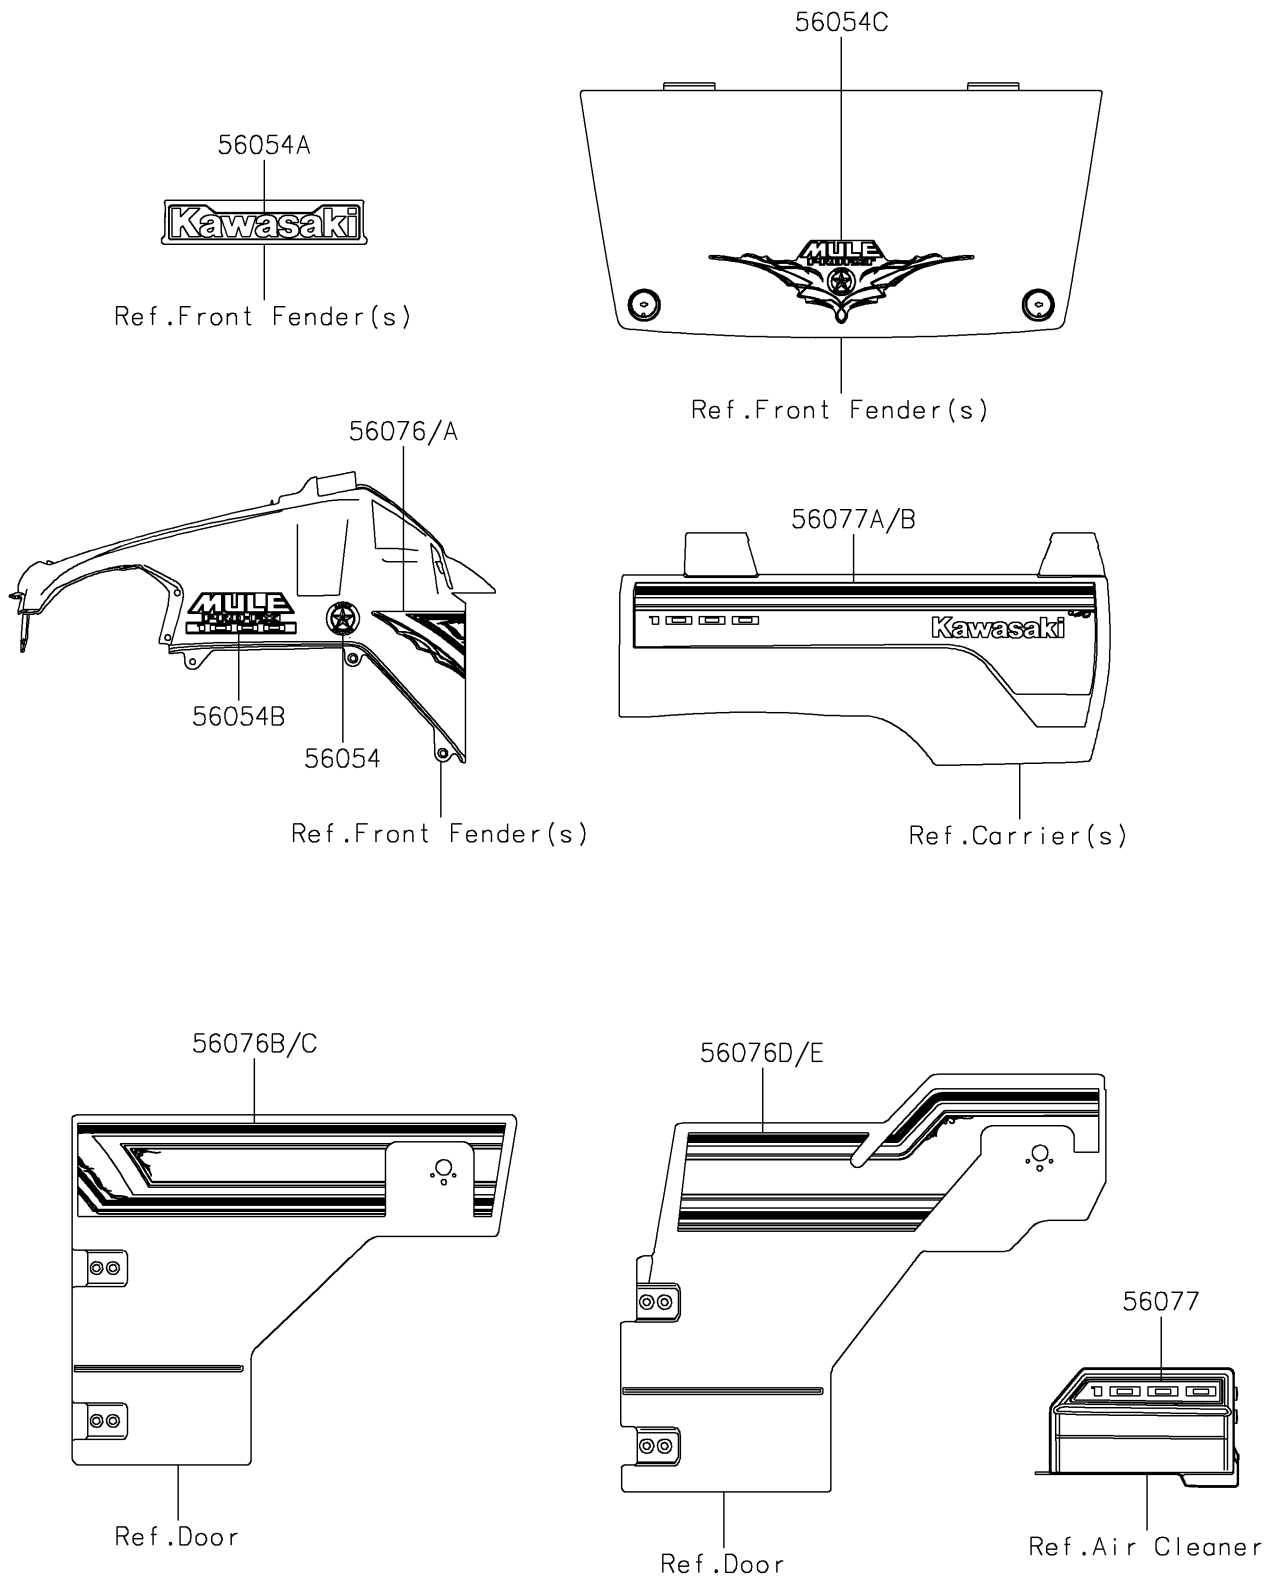

2026 MULE PRO-FXT 1000 LE Ranch Edition

PARTS DIAGRAM

Decals(CTFNN-CVFNL)

F2861B

2026 MULE PRO-FXT 1000 LE Ranch Edition

PARTS LIST

Decals(CTFNN-CVFNL)

ITEM NAME	PART NUMBER	QUANTITY
MARK,RANCH EDITION (Ref # 56054)	56054-1816	2
MARK,KAWASAKI (Ref # 56054A)	56054-3890	1
MARK,MULE PRO-FXT 1000 (Ref # 56054B)	56054-4014	2
MARK,RANCH EDITION (Ref # 56054C)	56054-4016	1
PATTERN,FR FENDER,LH (Ref # 56076)	56076-0222	1
PATTERN,FR FENDER,RH (Ref # 56076A)	56076-0223	1
PATTERN,FR SIDE GUARD,LH (Ref # 56076B)	56076-0224	1
PATTERN,FR SIDE GUARD,RH (Ref # 56076C)	56076-0225	1
PATTERN,RR SIDE GUARD,LH (Ref # 56076D)	56076-0226	1
PATTERN,RR SIDE GUARD,RH (Ref # 56076E)	56076-0227	1
PATTERN,AIR FILTER COVER (Ref # 56077)	56077-3743	1
PATTERN,SIDE CARRIER,RH (Ref # 56077A)	56077-3744	1
PATTERN,SIDE CARRIER,LH (Ref # 56077B)	56077-3745	1