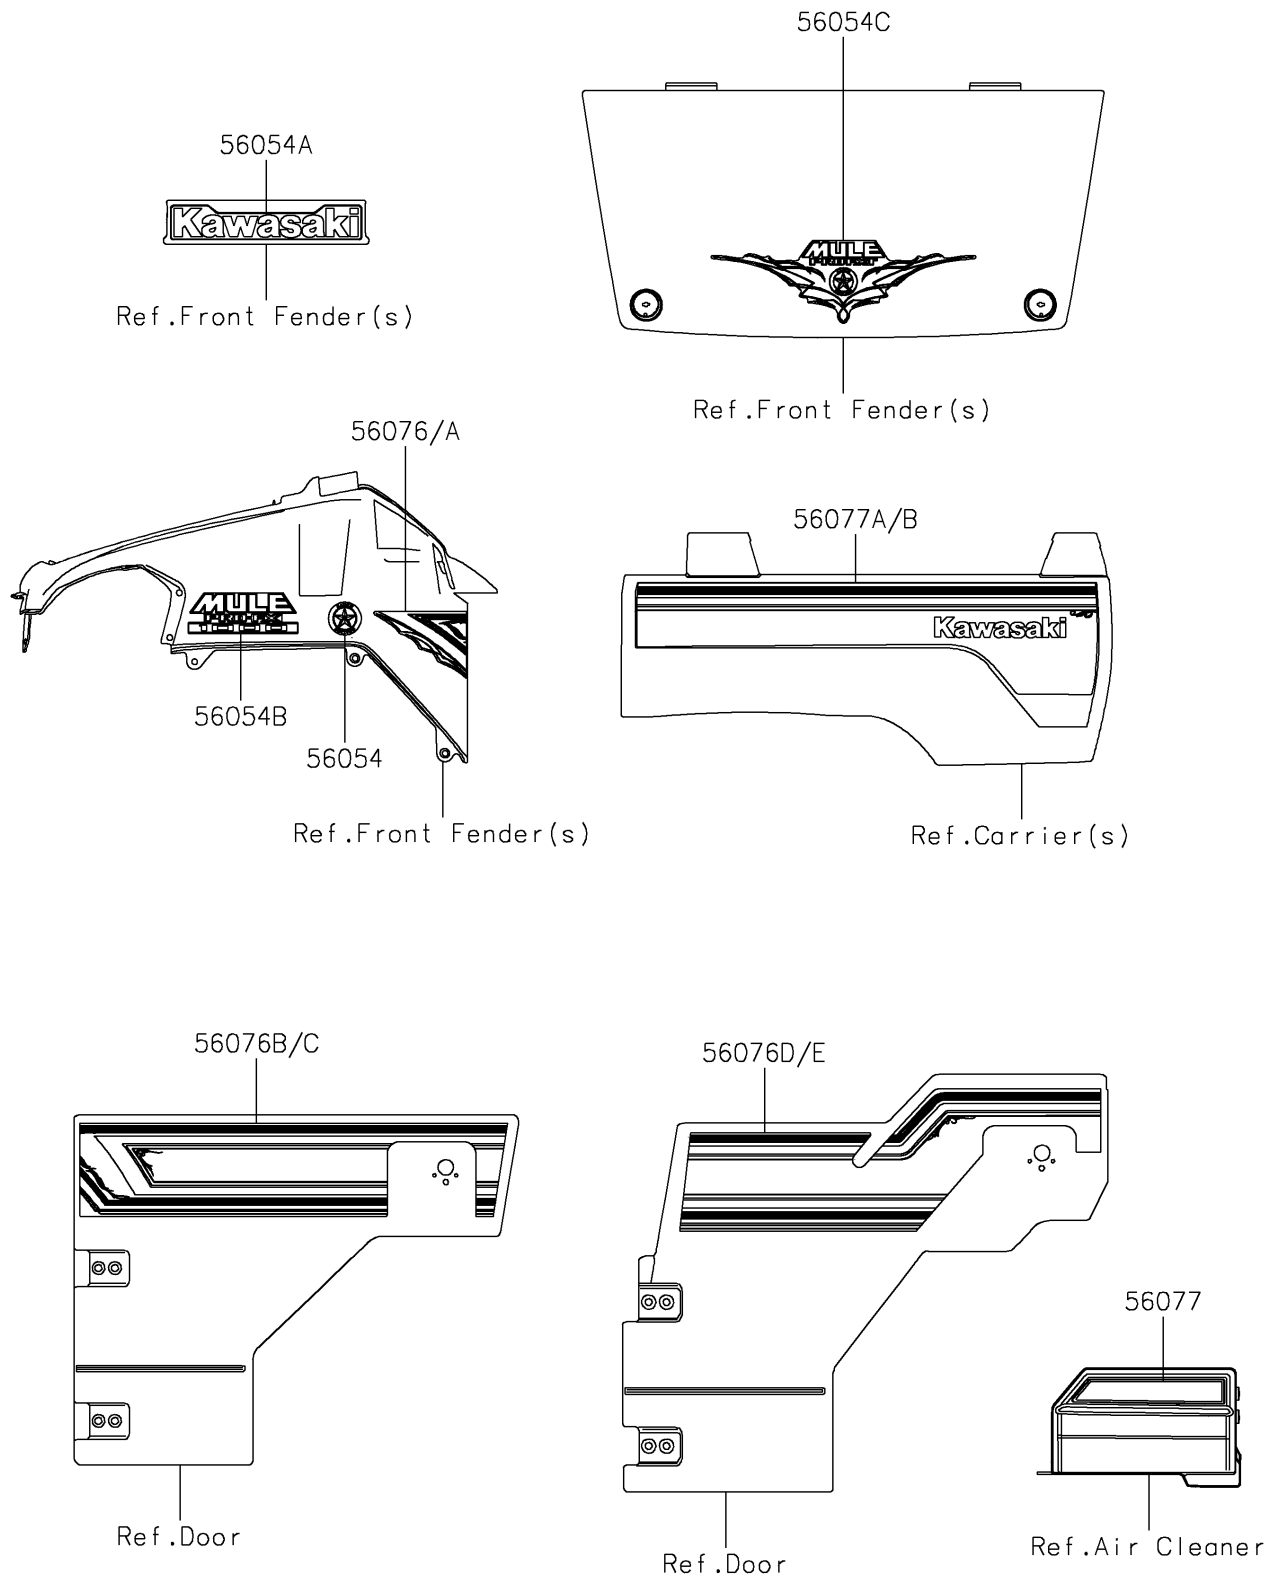

2025 MULE PRO-FXT 1000 LE Ranch Edition

PARTS DIAGRAM

Decals(CRFNN/CRFNL)

F2861

2025 MULE PRO-FXT 1000 LE Ranch Edition

PARTS LIST

Decals(CRFNN/CRFNL)

ITEM NAME

PART NUMBER

QUANTITY
