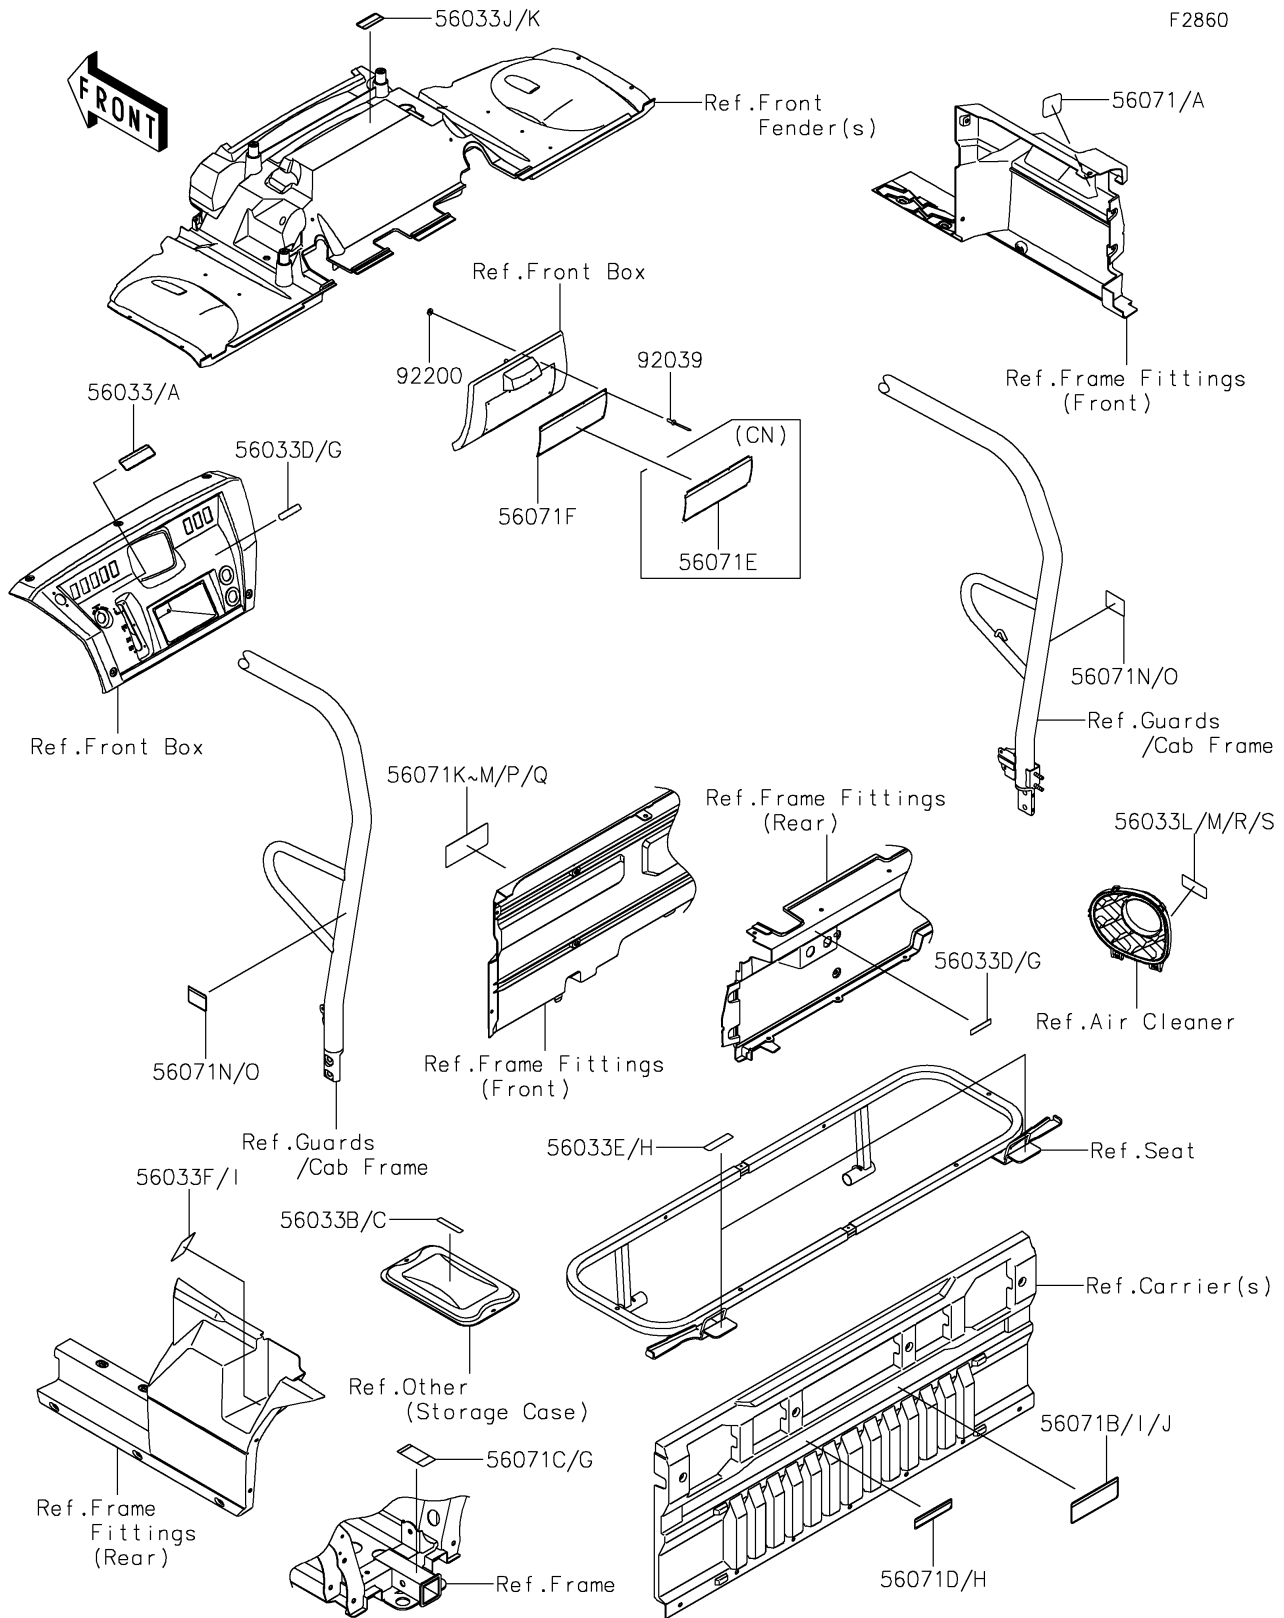

2026 MULE PRO-FXT™ 1000 LE RANCH EDITION

PARTS DIAGRAM

Labels