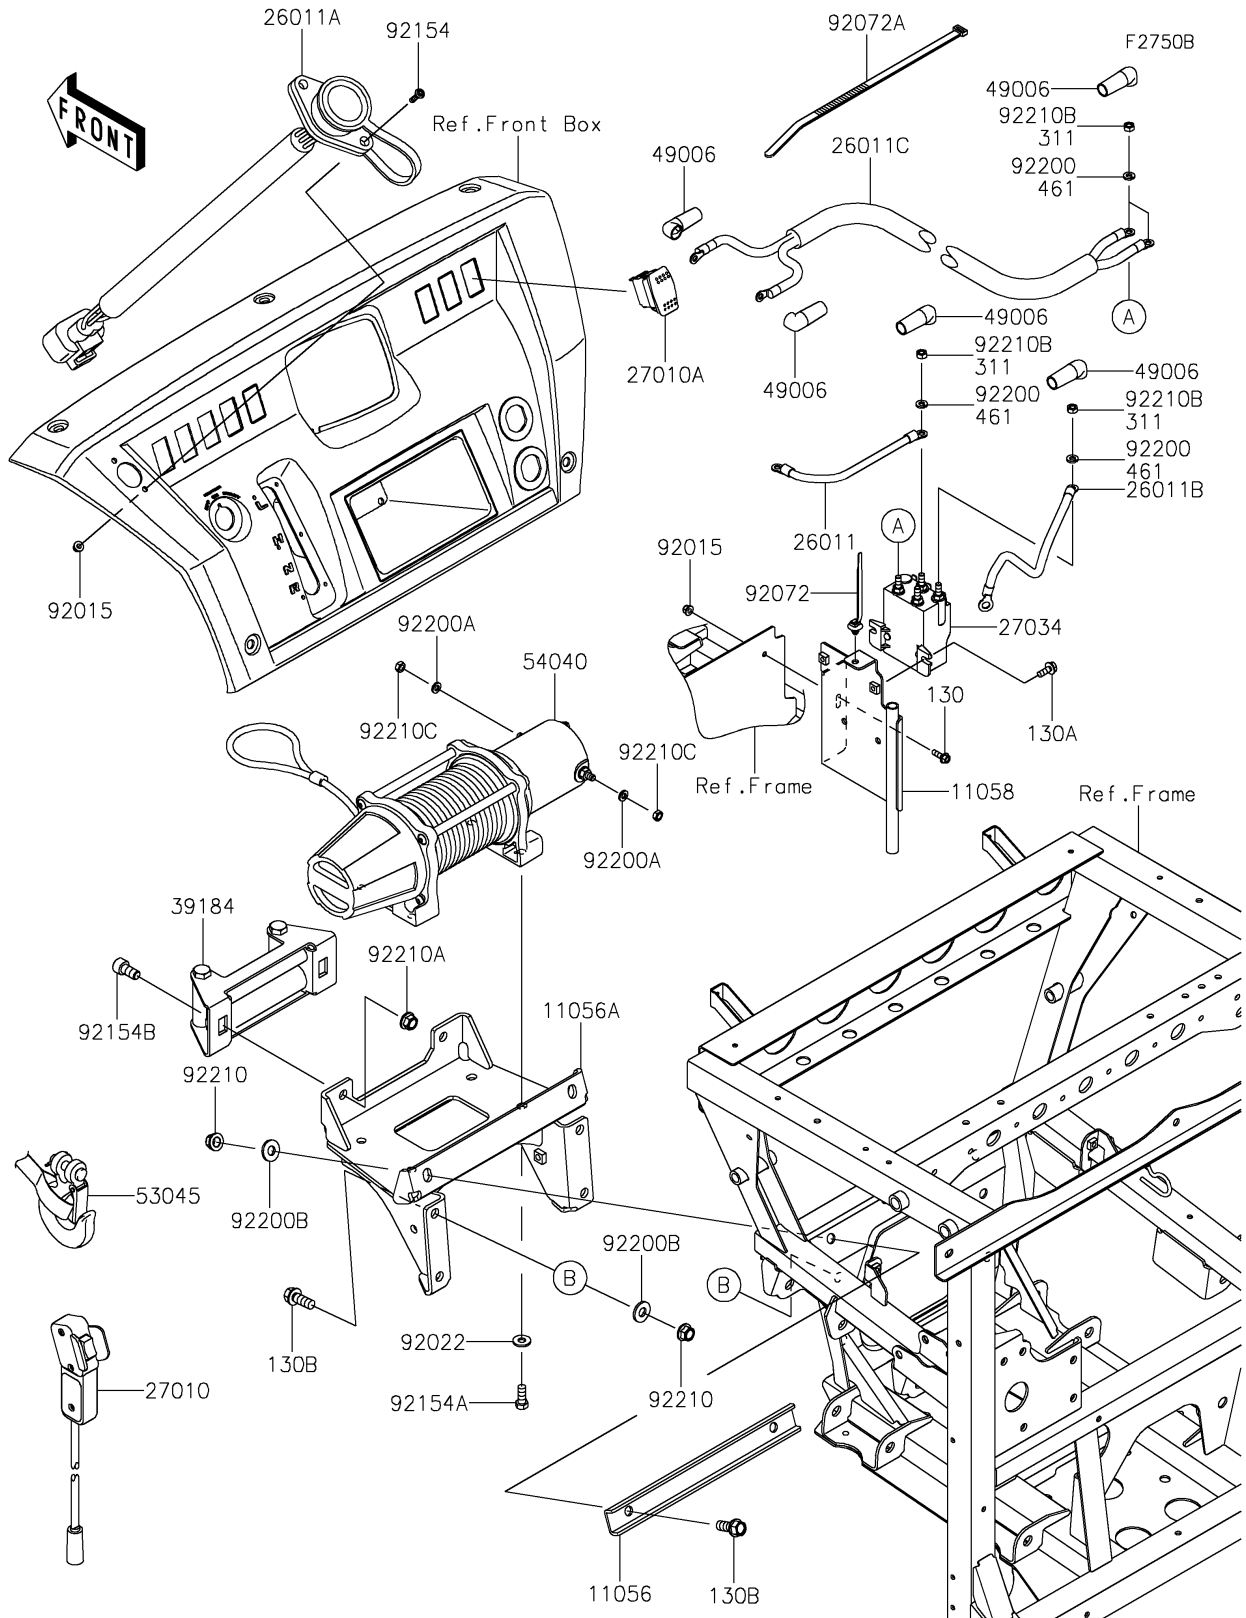

2025 MULE PRO-FXT 1000 LE Ranch Edition

PARTS DIAGRAM

Other(Winch)(CRFNN-CTFNL)

2025 MULE PRO-FXT 1000 LE Ranch Edition

Kawasaki
Let the Good Times Roll®

PARTS LIST

Other(Winch)(CRFNN-CTFNL)

ITEM NAME	PART NUMBER	QUANTITY
BRACKET (Ref # 11056)	11056-4074	1
BRACKET,WINCH (Ref # 11056A)	11056-7783	1
BRACKET (Ref # 11058)	11058-0997	1
WIRE-LEAD,RED (Ref # 26011)	26011-0916	1
WIRE-LEAD,REMOTE SWITCH (Ref # 26011A)	26011-0935	1
WIRE-LEAD,BLACK (Ref # 26011B)	26011-0989	1
WIRE-LEAD,BLUE/YELLOW (Ref # 26011C)	26011-0990	1
SWITCH,REMOTE (Ref # 27010)	27010-0820	1
SWITCH,CARLING (Ref # 27010A)	27010-0821	1
RELAY,CONTACTOR (Ref # 27034)	27034-0008	1
BRACKET-ASSY,FAIRLEAD (Ref # 39184)	39184-0740	1
BOOT (Ref # 49006)	49006-0601	6
HOOK-ASSY (Ref # 53045)	53045-0028	1
WINCH (Ref # 54040)	54040-0008	1
NUT,LOCK,FLANGED,5MM (Ref # 92015)	92015-1752	3
WASHER,8.2X19X2 (Ref # 92022)	92022-1533	4
BAND,OS170-FT7(BLACK) (Ref # 92072)	92072-1414	1
BAND,L=292.1 (Ref # 92072A)	92072-3509	5
BOLT,SOCKET,5X20 (Ref # 92154)	92154-0829	2
BOLT,8X20 (Ref # 92154A)	92154-1876	4
BOLT,SOCKET,10X20 (Ref # 92154B)	92154-1877	2
WASHER,6 LOCK (Ref # 92200)	92200-1776	4
WASHER,6.4X12X1.8 (Ref # 92200A)	92200-2358	2
WASHER,10.2X23X2.5 (Ref # 92200B)	92200-7506	6
NUT,LOCK,FLANGED,10MM (Ref # 92210)	92210-1080	6
NUT,LOCK,M10 (Ref # 92210A)	92210-1432	2
NUT,M6X1.00 (Ref # 92210B)	92210-1434	4
NUT,6MM (Ref # 92210C)	92210-1792	2
BOLT-FLANGED,5X16 (Ref # 130)	130BA0516	1

2025 MULE PRO-FXT 1000 LE Ranch Edition

PARTS LIST

Other(Winch)(CRFNN-CTFNL)

ITEM NAME	PART NUMBER	QUANTITY
BOLT-FLANGED,6X16 (Ref # 130A)	130BA0616	2
BOLT-FLANGED,10X25 (Ref # 130B)	130BB1025	6