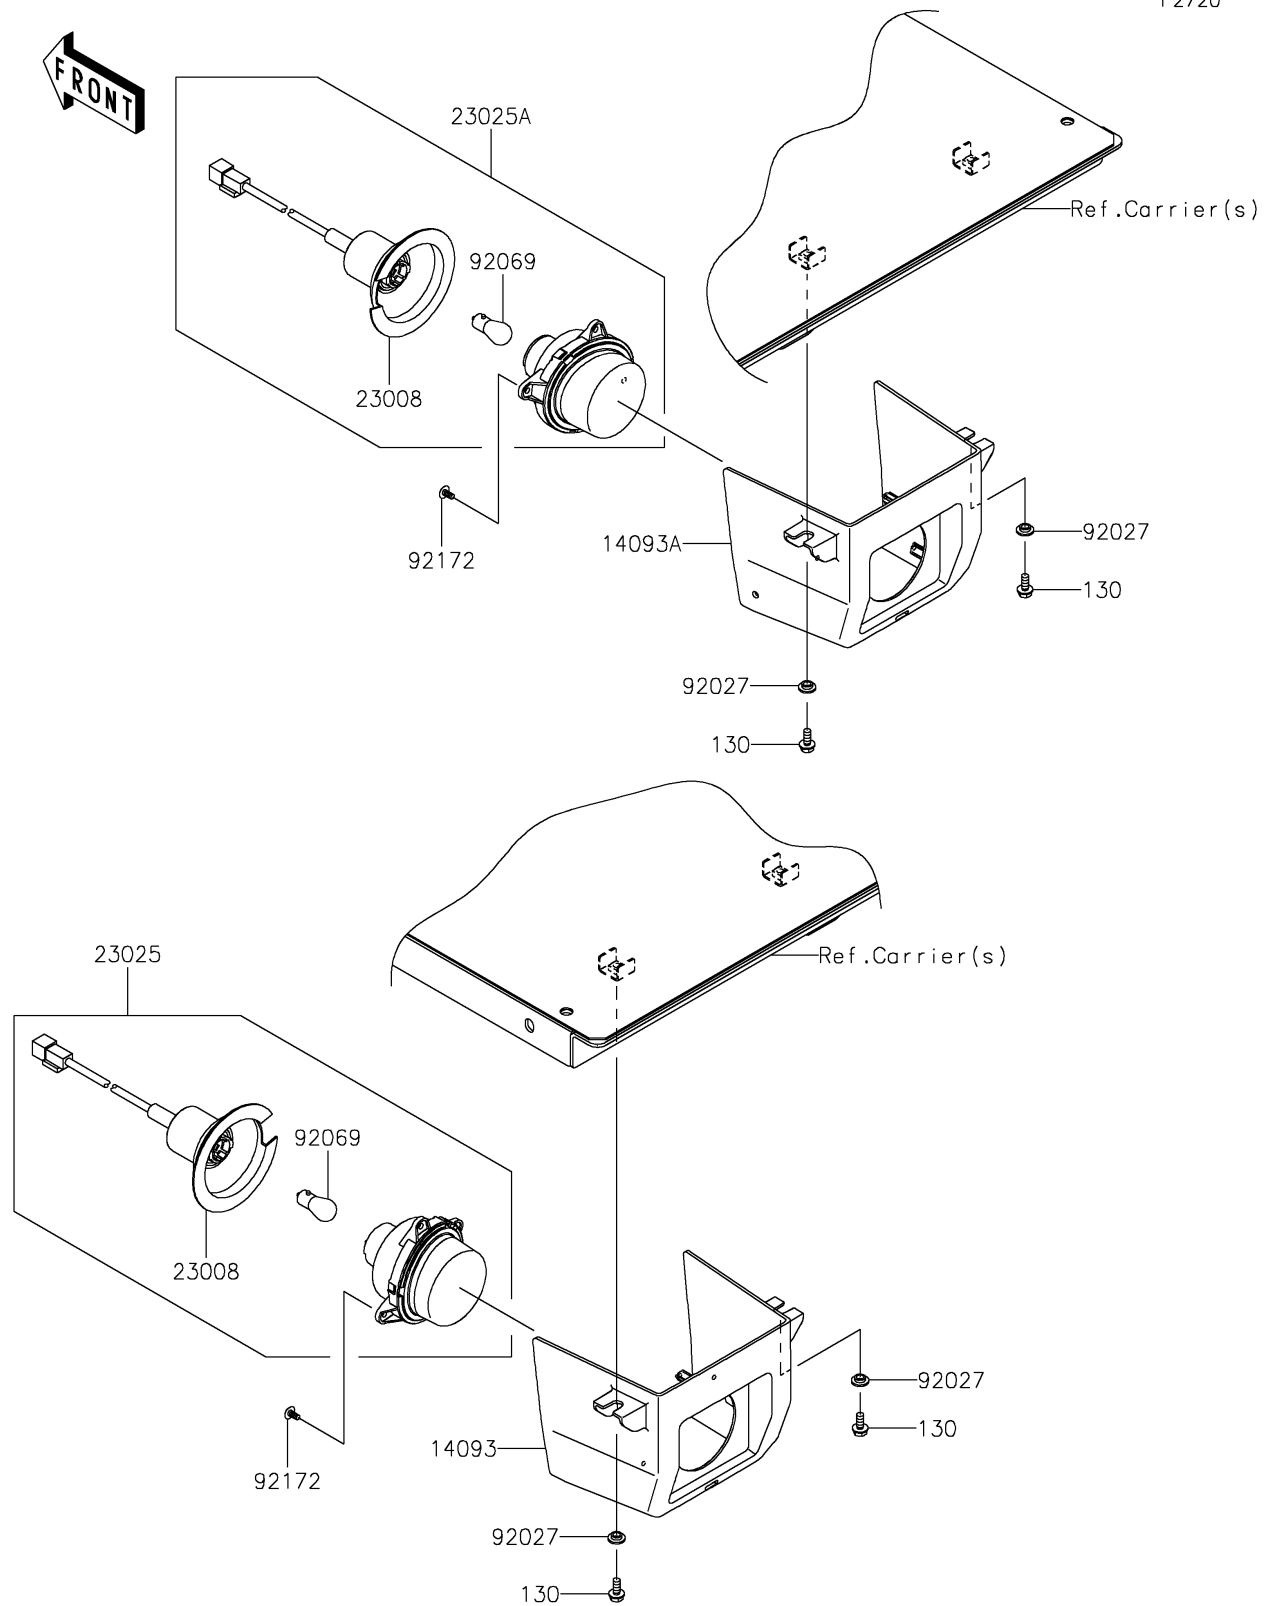

2026 MULE PRO-FXT 1000 LE Ranch Edition

PARTS DIAGRAM

Taillight(s)

F2720

2026 MULE PRO-FXT 1000 LE Ranch Edition

PARTS LIST

Taillight(s)

ITEM NAME	PART NUMBER	QUANTITY
COVER,TAIL LAMP,LH (Ref # 14093)	14093-0580	1
COVER,TAIL LAMP,RH (Ref # 14093A)	14093-0581	1
SOCKET-ASSY (Ref # 23008)	23008-0162	2
LAMP-TAIL,LH (Ref # 23025)	23025-0334	1
LAMP-TAIL,RH (Ref # 23025A)	23025-0341	1
COLLAR,L=4.6 (Ref # 92027)	92027-1168	4
BULB,12V 21/5W (Ref # 92069)	92069-0072	2
SCREW,TAPPING,5X10 (Ref # 92172)	92172-0262	6
BOLT-FLANGED,6X14 (Ref # 130)	130BA0614	4