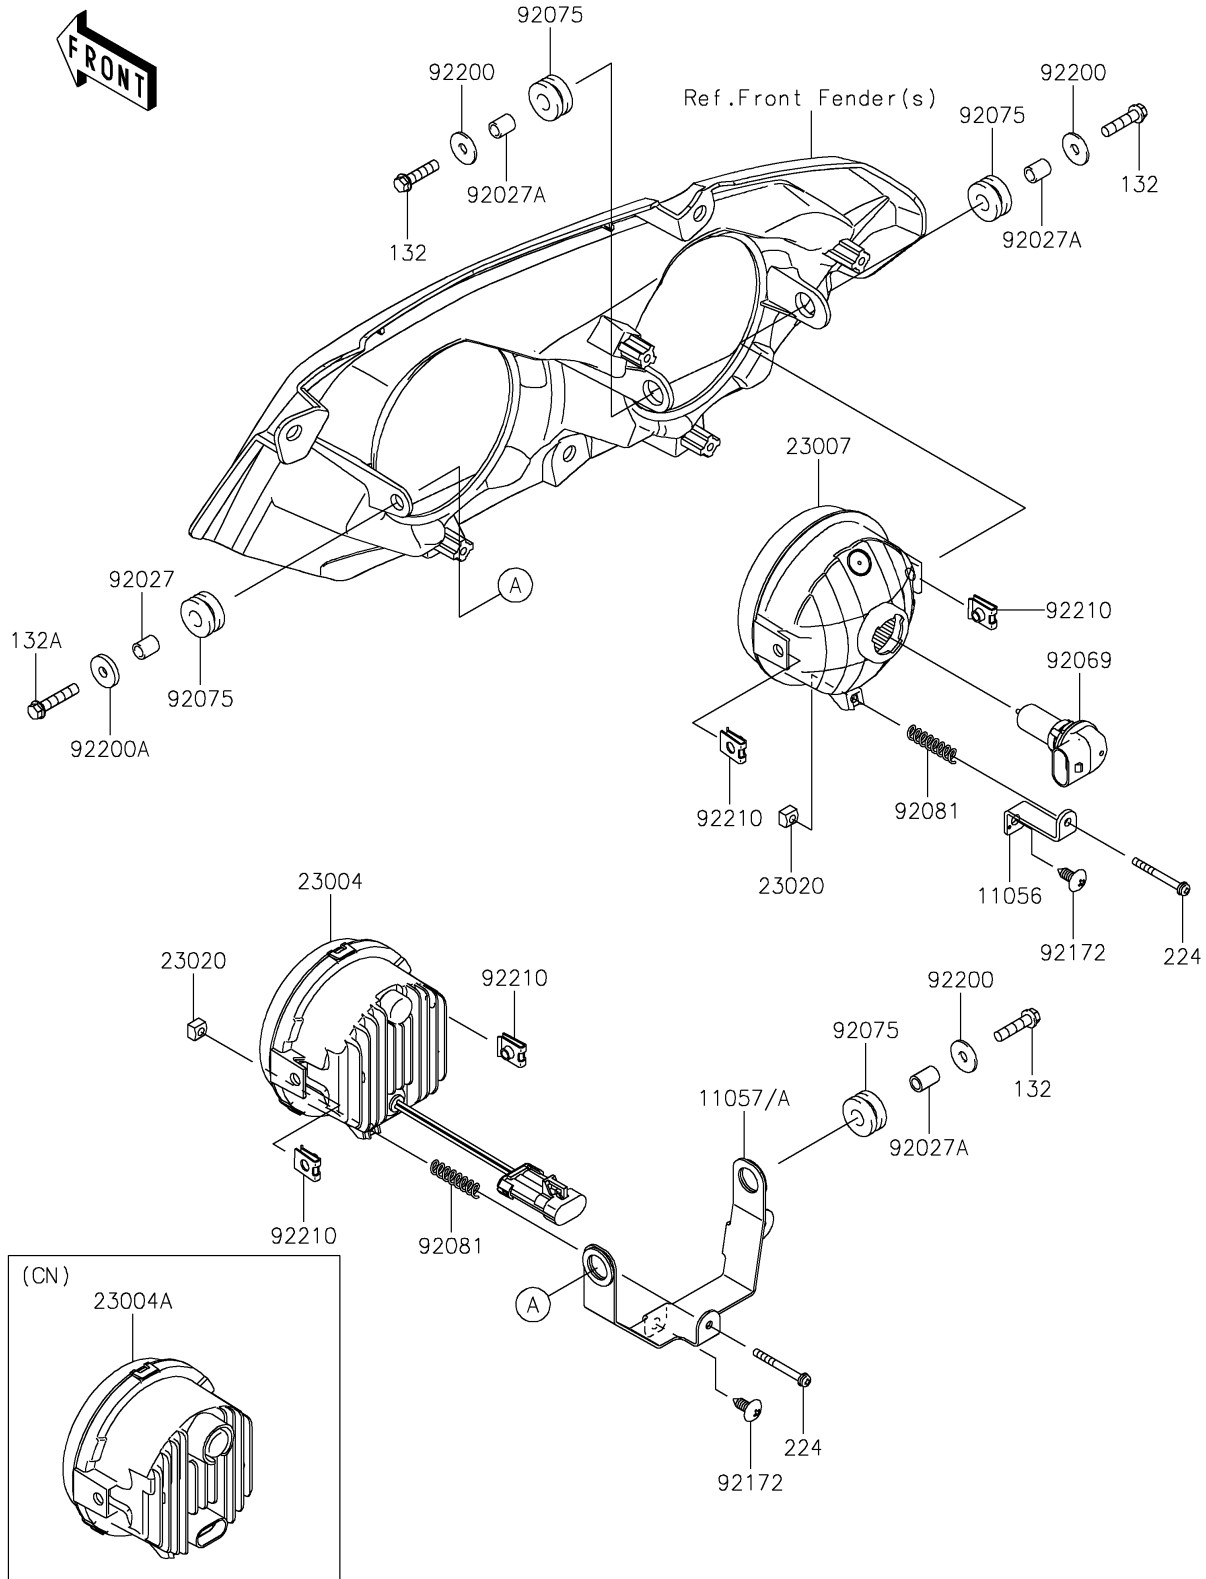

2024 MULE PRO-FXT 1000 LE Ranch Edition

PARTS DIAGRAM

Headlight(s)

F2710

2024 MULE PRO-FXT 1000 LE Ranch Edition

PARTS LIST

Headlight(s)

ITEM NAME	PART NUMBER	QUANTITY
BRACKET (Ref # 11056)	11056-2933	2
BRACKET,LED HL,LH (Ref # 11057)	11057-0755	1
BRACKET,LED HL,RH (Ref # 11057A)	11057-0783	1
LAMP-HEAD,LED (Ref # 23004)	23004-0432	2
LENS-COMP,HEAD LAMP (Ref # 23007)	23007-0220	2
NUT,4MM,FOCUS ADJUST (Ref # 23020)	23020-018	4
COLLAR,6.8X10X14.5 (Ref # 92027)	92027-156	2
COLLAR,6.8X10X12 (Ref # 92027A)	92027-162	6
BULB,12V 35/35W (Ref # 92069)	92069-0102	2
DAMPER,10X24X12 (Ref # 92075)	92075-1690	8
SPRING,FOCUS ADJUST (Ref # 92081)	92081-1896	4
SCREW,6X16 (Ref # 92172)	92172-0284	4
WASHER,6.5X20X1.6 (Ref # 92200)	92200-0283	6
WASHER,6.5X20X3.2 (Ref # 92200A)	92200-0359	2
NUT (Ref # 92210)	92210-1125	8
BOLT-FLANGED-SMALL,6X25 (Ref # 132)	132BA0625	6
BOLT-FLANGED-SMALL,6X30 (Ref # 132A)	132BA0630	2
SCREW-PAN-WP-CROS (Ref # 224)	224AA0440	4