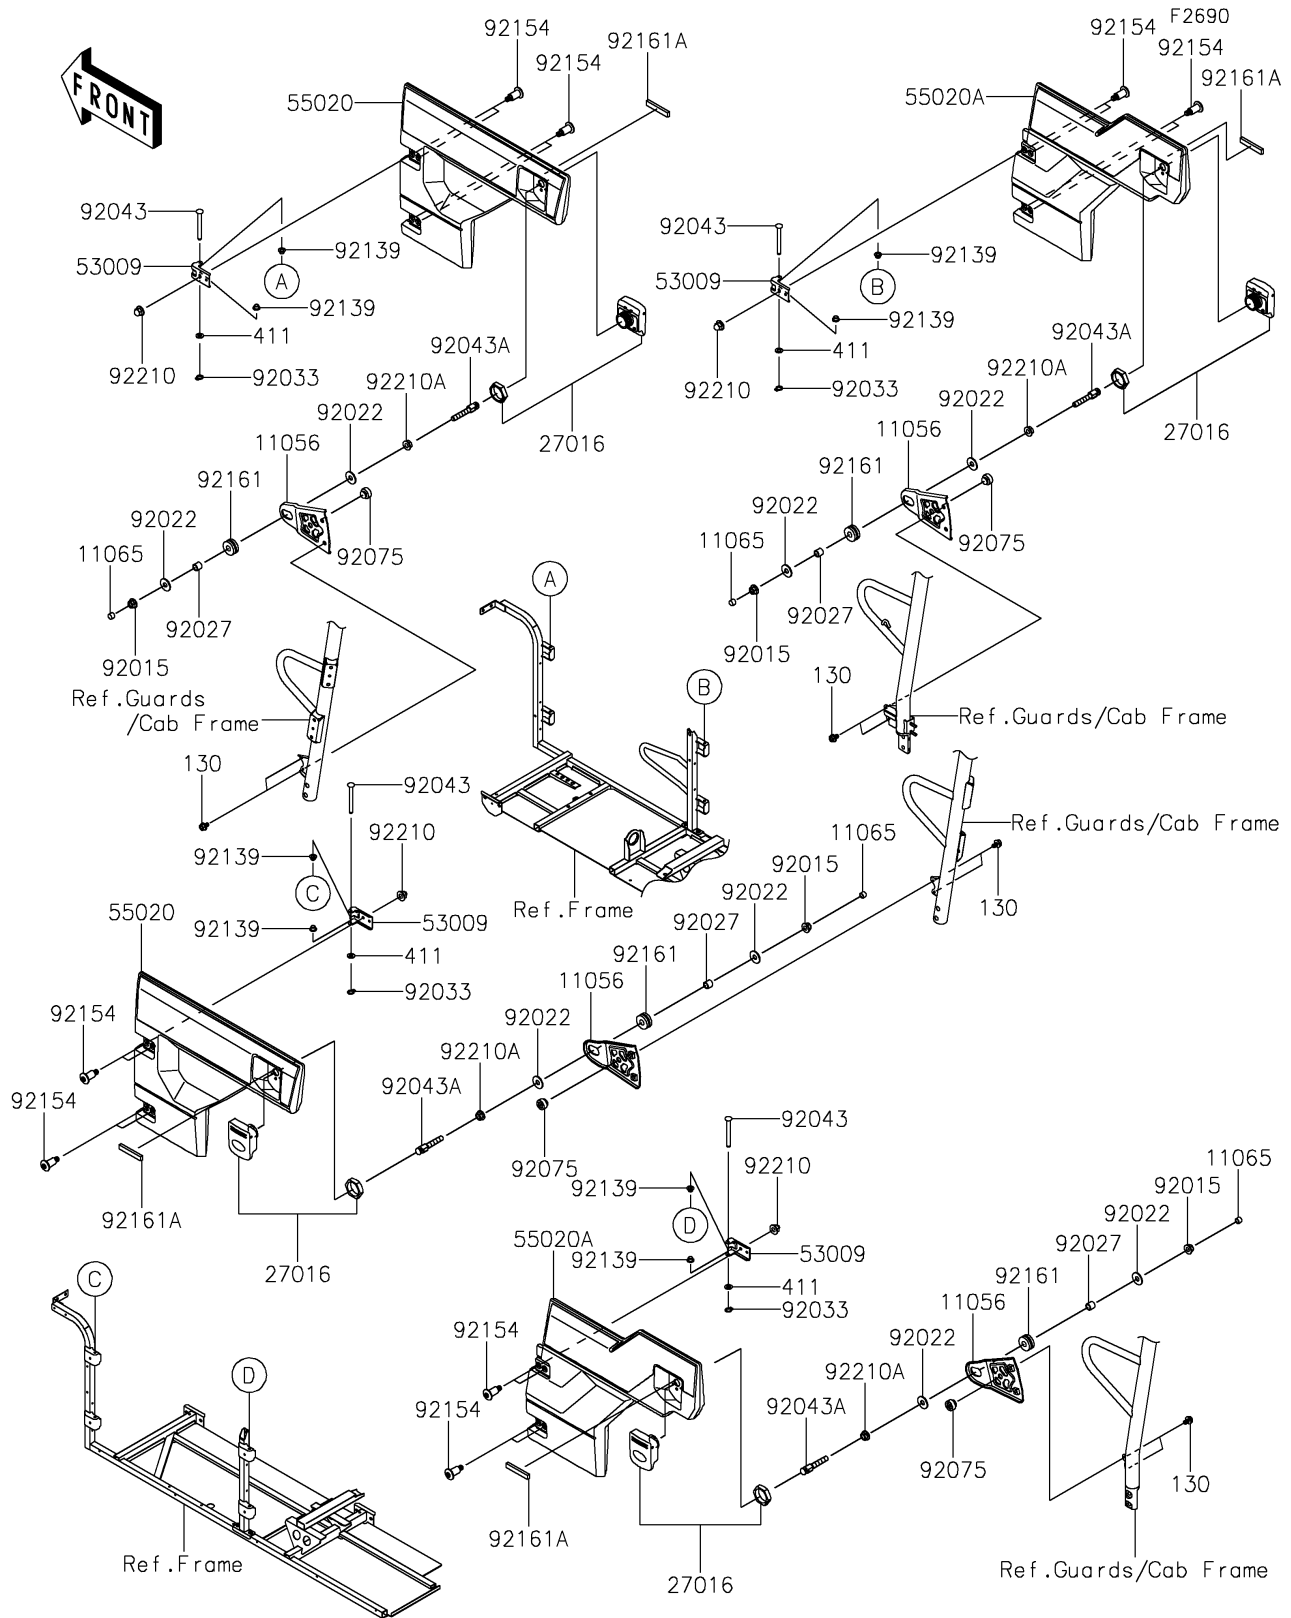

2024 MULE PRO-FXT 1000 LE Ranch Edition

PARTS DIAGRAM

Door

2024 MULE PRO-FXT 1000 LE Ranch Edition

Kawasaki
Let the Good Times Roll®

PARTS LIST

Door

ITEM NAME	PART NUMBER	QUANTITY
BRACKET,DOOR GUARD (Ref # 11056)	11056-2856	4
CAP (Ref # 11065)	11065-7504	4
LOCK-ASSY (Ref # 27016)	27016-0084	4
HINGE (Ref # 53009)	53009-0303	8
GUARD,FR,F.BLACK (Ref # 55020)	55020-0936-6Z	2
GUARD,RR,F.BLACK (Ref # 55020A)	55020-0937-6Z	2
NUT,8MM (Ref # 92015)	92015-1432	4
WASHER,PLAIN (Ref # 92022)	92022-3026	8
COLLAR,8.8X12X10.7 (Ref # 92027)	92027-102	4
RING-SNAP (Ref # 92033)	92033-0719	8
PIN,6X56 (Ref # 92043)	92043-0743	8
PIN,DOOR LOCK (Ref # 92043A)	92043-0788	4
DAMPER (Ref # 92075)	92075-1598	4
BUSHING,6X8X6 (Ref # 92139)	92139-0709	16
BOLT,SOCKET,8X30 (Ref # 92154)	92154-1369	16
DAMPER,10X26X11.5 (Ref # 92161)	92161-1691	4
DAMPER,9X52X5 (Ref # 92161A)	92161-1837	4
NUT,CAP,8MM (Ref # 92210)	92210-0488	16
NUT,FLANGED,8MM (Ref # 92210A)	92210-0555	4
BOLT-FLANGED,6X10 (Ref # 130)	130BA0610	8
WASHER-PLAIN,6MM (Ref # 411)	411AB0600	8