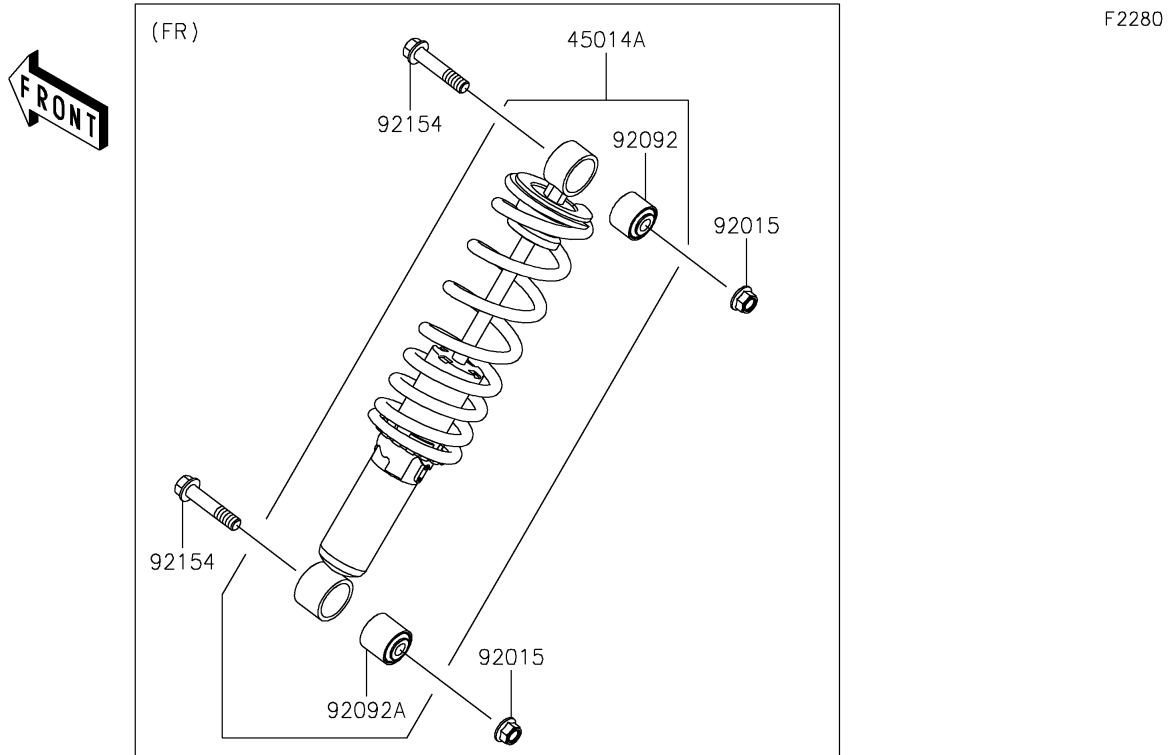

2025 MULE PRO-FXT 1000 LE Ranch Edition

PARTS DIAGRAM

Shock Absorber(s)

2025 MULE PRO-FXT 1000 LE Ranch Edition

PARTS LIST

Shock Absorber(s)

ITEM NAME

PART NUMBER

QUANTITY
