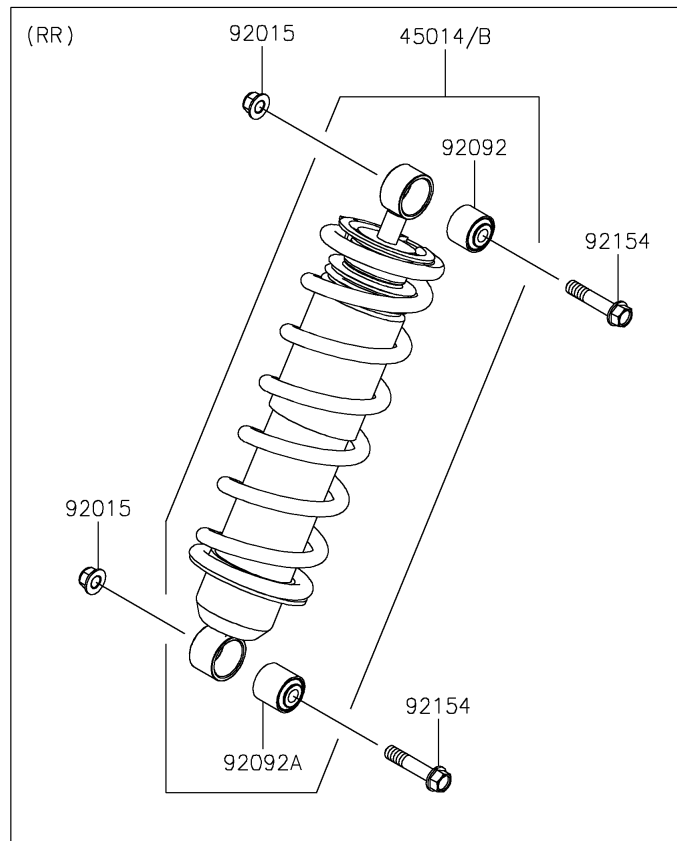

2025 MULE PRO-FXT 1000 LE Ranch Edition

PARTS DIAGRAM

Shock Absorber(s)

2025 MULE PRO-FXT 1000 LE Ranch Edition

PARTS LIST

Shock Absorber(s)

ITEM NAME

PART NUMBER

QUANTITY
