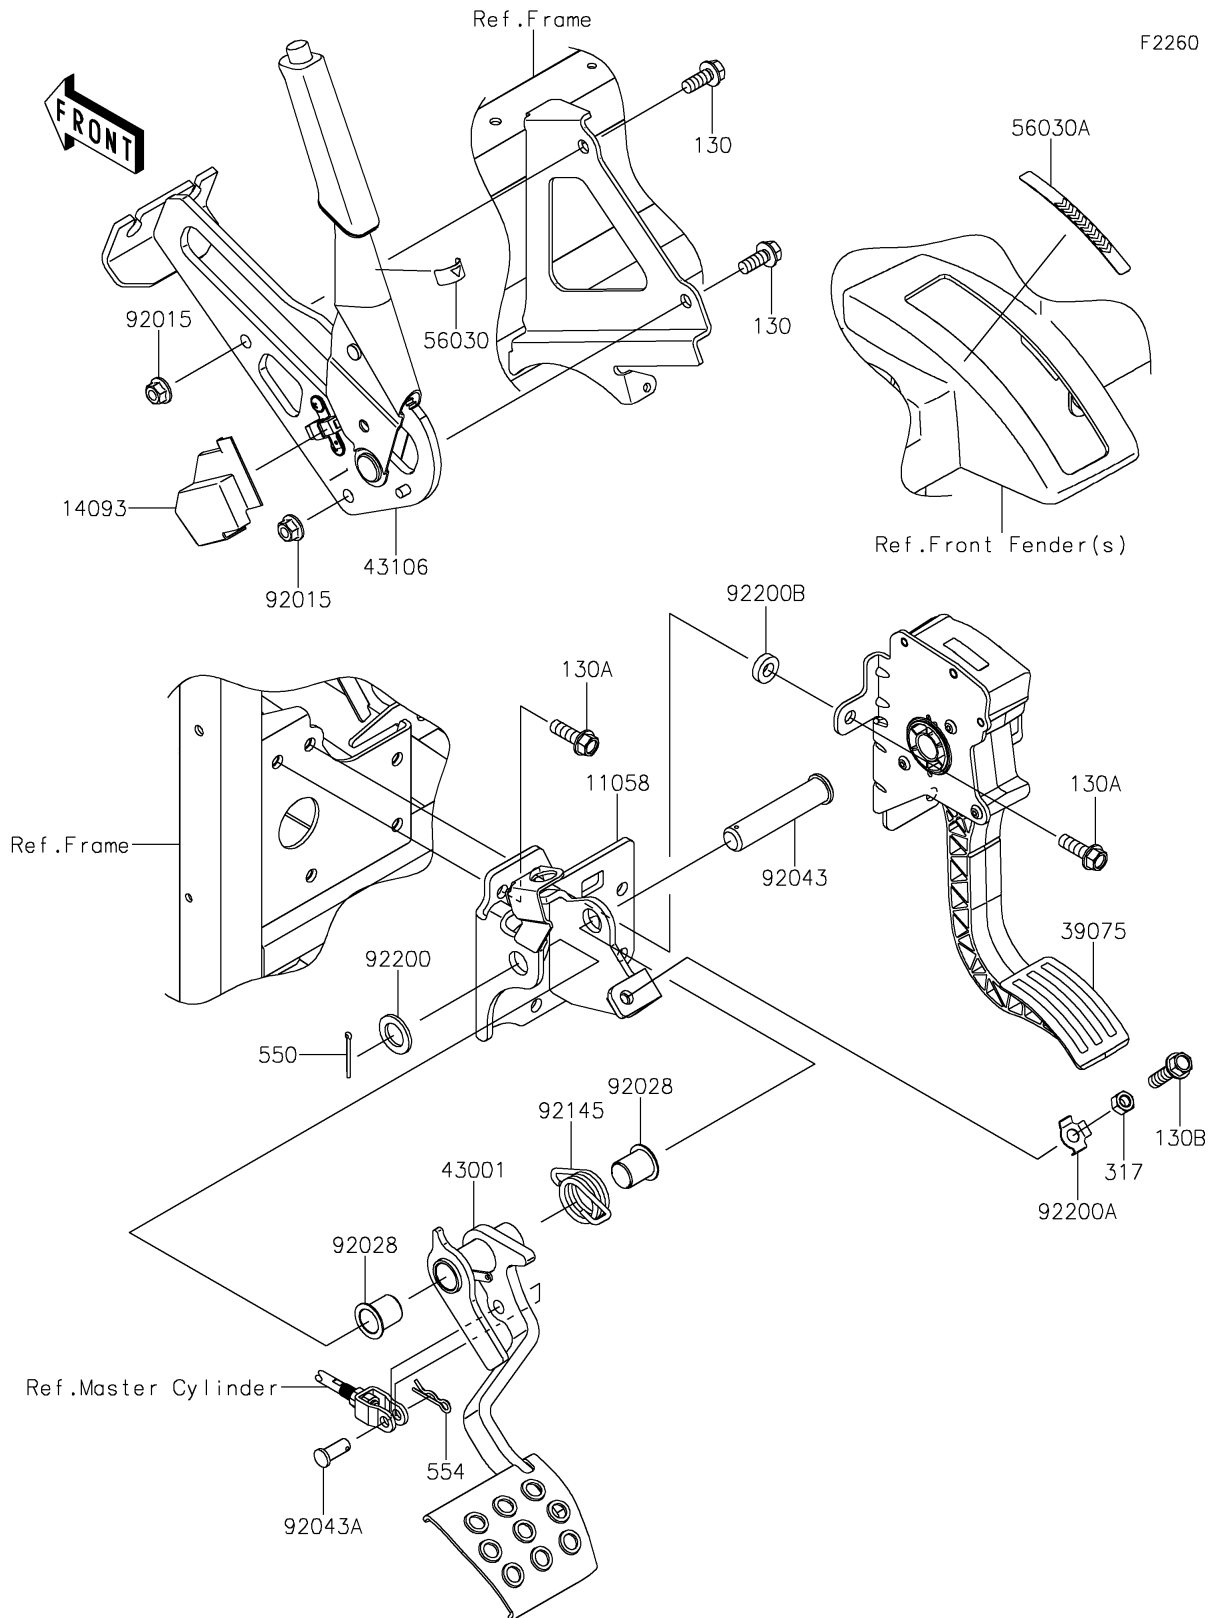

2026 MULE PRO-FXT™ 1000 LE RANCH EDITION

PARTS DIAGRAM

Brake Pedal/Throttle Lever

2026 MULE PRO-FXT™ 1000 LE RANCH EDITION

Kawasaki
Let the Good Times Roll®

PARTS LIST

Brake Pedal/Throttle Lever

ITEM NAME	PART NUMBER	QUANTITY
BRACKET,PARKING BRAKE (Ref # 11058)	11058-0369	1
COVER,PARKING BRAKE SW. (Ref # 14093)	14093-0241	1
LEVER-THROTTLE (Ref # 39075)	39075-0035	1
LEVER-BRAKE,FOOT (Ref # 43001)	43001-0752	1
LEVER-ASSY-PARKING BRAKE (Ref # 43106)	43106-0006	1
LABEL,ARROW (Ref # 56030)	56030-0905	1
LABEL,STROKE RANGE (Ref # 56030A)	56030-0930	1
NUT,FLANGED,8MM (Ref # 92015)	92015-1406	2
BUSHING (Ref # 92028)	92028-1571	2
PIN,16X78 (Ref # 92043)	92043-0917	1
PIN (Ref # 92043A)	92043-1039	1
SPRING,BRAKE PEDAL RETURN (Ref # 92145)	92145-1615	1
WASHER,16X26X2.3 (Ref # 92200)	92200-0043	1
WASHER,8.5X17X0.8 (Ref # 92200A)	92200-0993	1
WASHER,9X18X4.9 (Ref # 92200B)	92200-2424	1
BOLT-FLANGED,8X20 (Ref # 130)	130BA0820	2
BOLT-FLANGED,8X25 (Ref # 130A)	130BA0825	5
BOLT-FLANGED,8X30 (Ref # 130B)	130BA0830	1
NUT-HEX-SMALL,8MM (Ref # 317)	317BA0800	1
PIN-COTTER,2.5X25 (Ref # 550)	550AA2525	1
PIN-SNAP,10MM (Ref # 554)	554DA1000	1