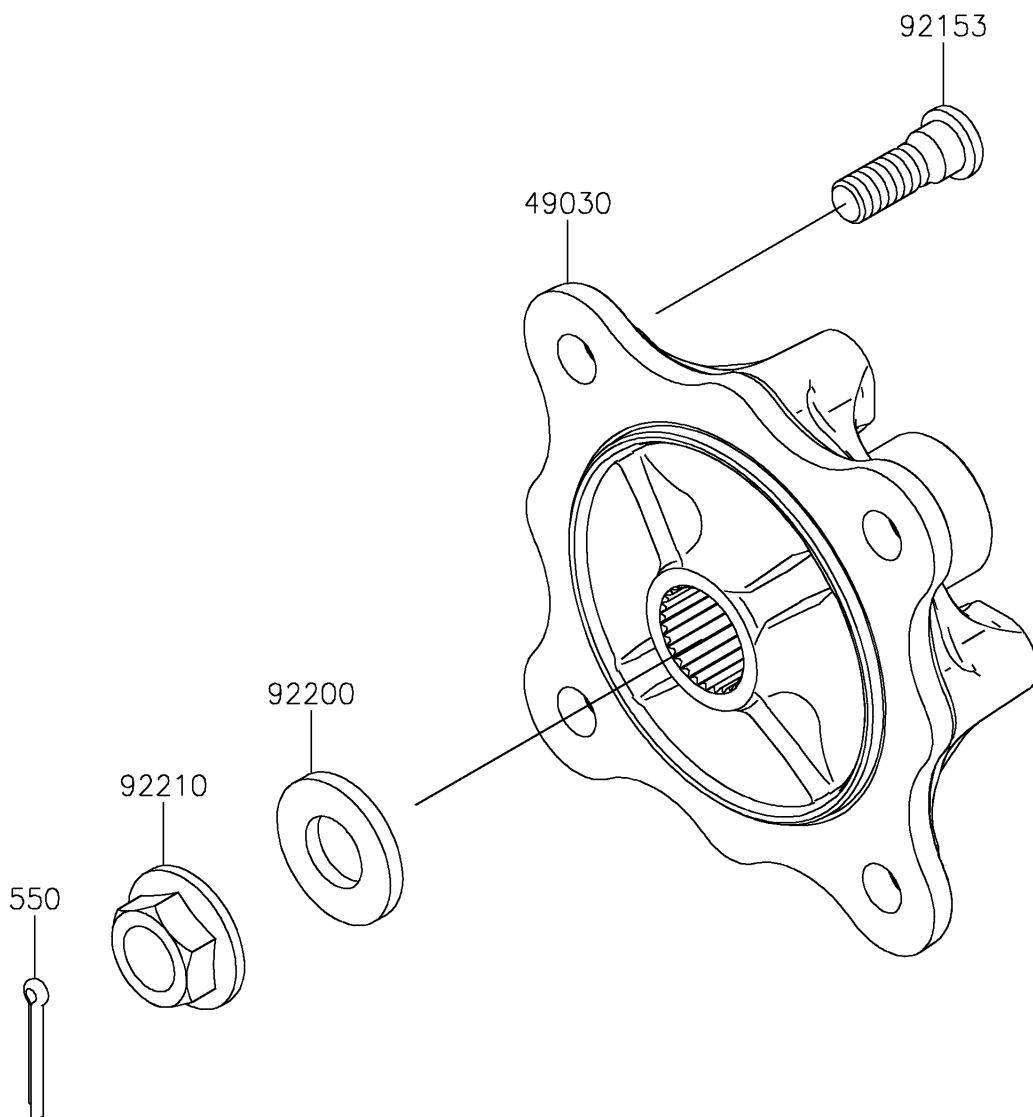

2026 MULE PRO-FXT™ 1000 LE RANCH EDITION

Kawasaki
Let the Good Times Roll®

PARTS DIAGRAM Rear Hubs/Brakes

F2240

2026 MULE PRO-FXT™ 1000 LE RANCH EDITION

Kawasaki
Let the Good Times Roll®

PARTS LIST

Rear Hubs/Brakes

ITEM NAME	PART NUMBER	QUANTITY
HUB,RR (Ref # 49030)	49030-0049	2
BOLT,12MM (Ref # 92153)	92153-1915	8
WASHER,20.3X41X4.5 (Ref # 92200)	92200-0921	2
NUT,FLANGED,20MM (Ref # 92210)	92210-2093	2
PIN-COTTER,4.0X30 (Ref # 550)	550AA4030	2