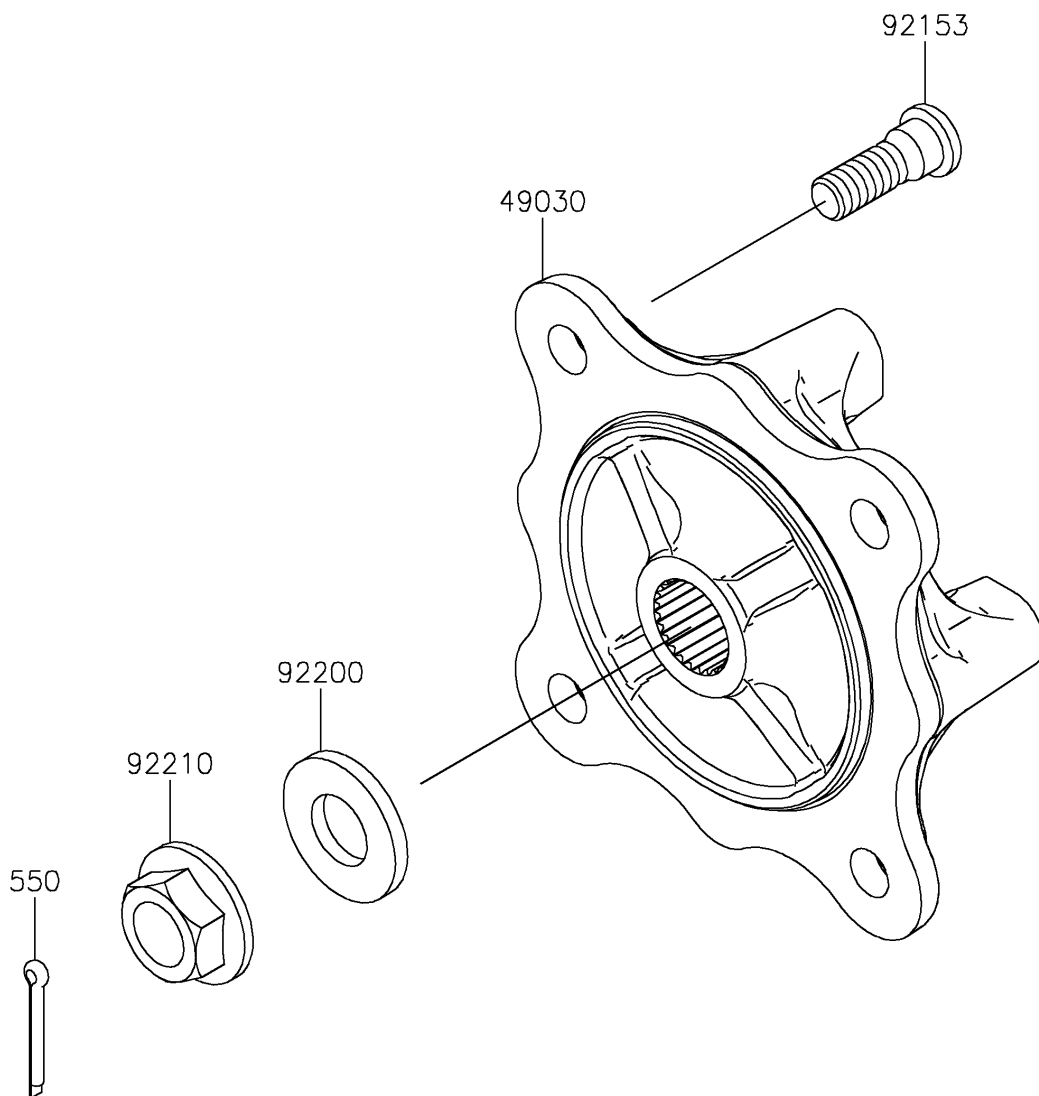

2026 MULE PRO-FXT™ 1000 LE RANCH EDITION

PARTS DIAGRAM Front Hubs/Brakes

F2230

2026 MULE PRO-FXT™ 1000 LE RANCH EDITION

Kawasaki
Let the Good Times Roll®

PARTS LIST

Front Hubs/Brakes

ITEM NAME	PART NUMBER	QUANTITY
HUB,FR (Ref # 49030)	49030-0048	2
BOLT,12MM (Ref # 92153)	92153-1915	8
WASHER,20.3X41X4.5 (Ref # 92200)	92200-0921	2
NUT,FLANGED,20MM (Ref # 92210)	92210-2093	2
PIN-COTTER,4.0X30 (Ref # 550)	550AA4030	2