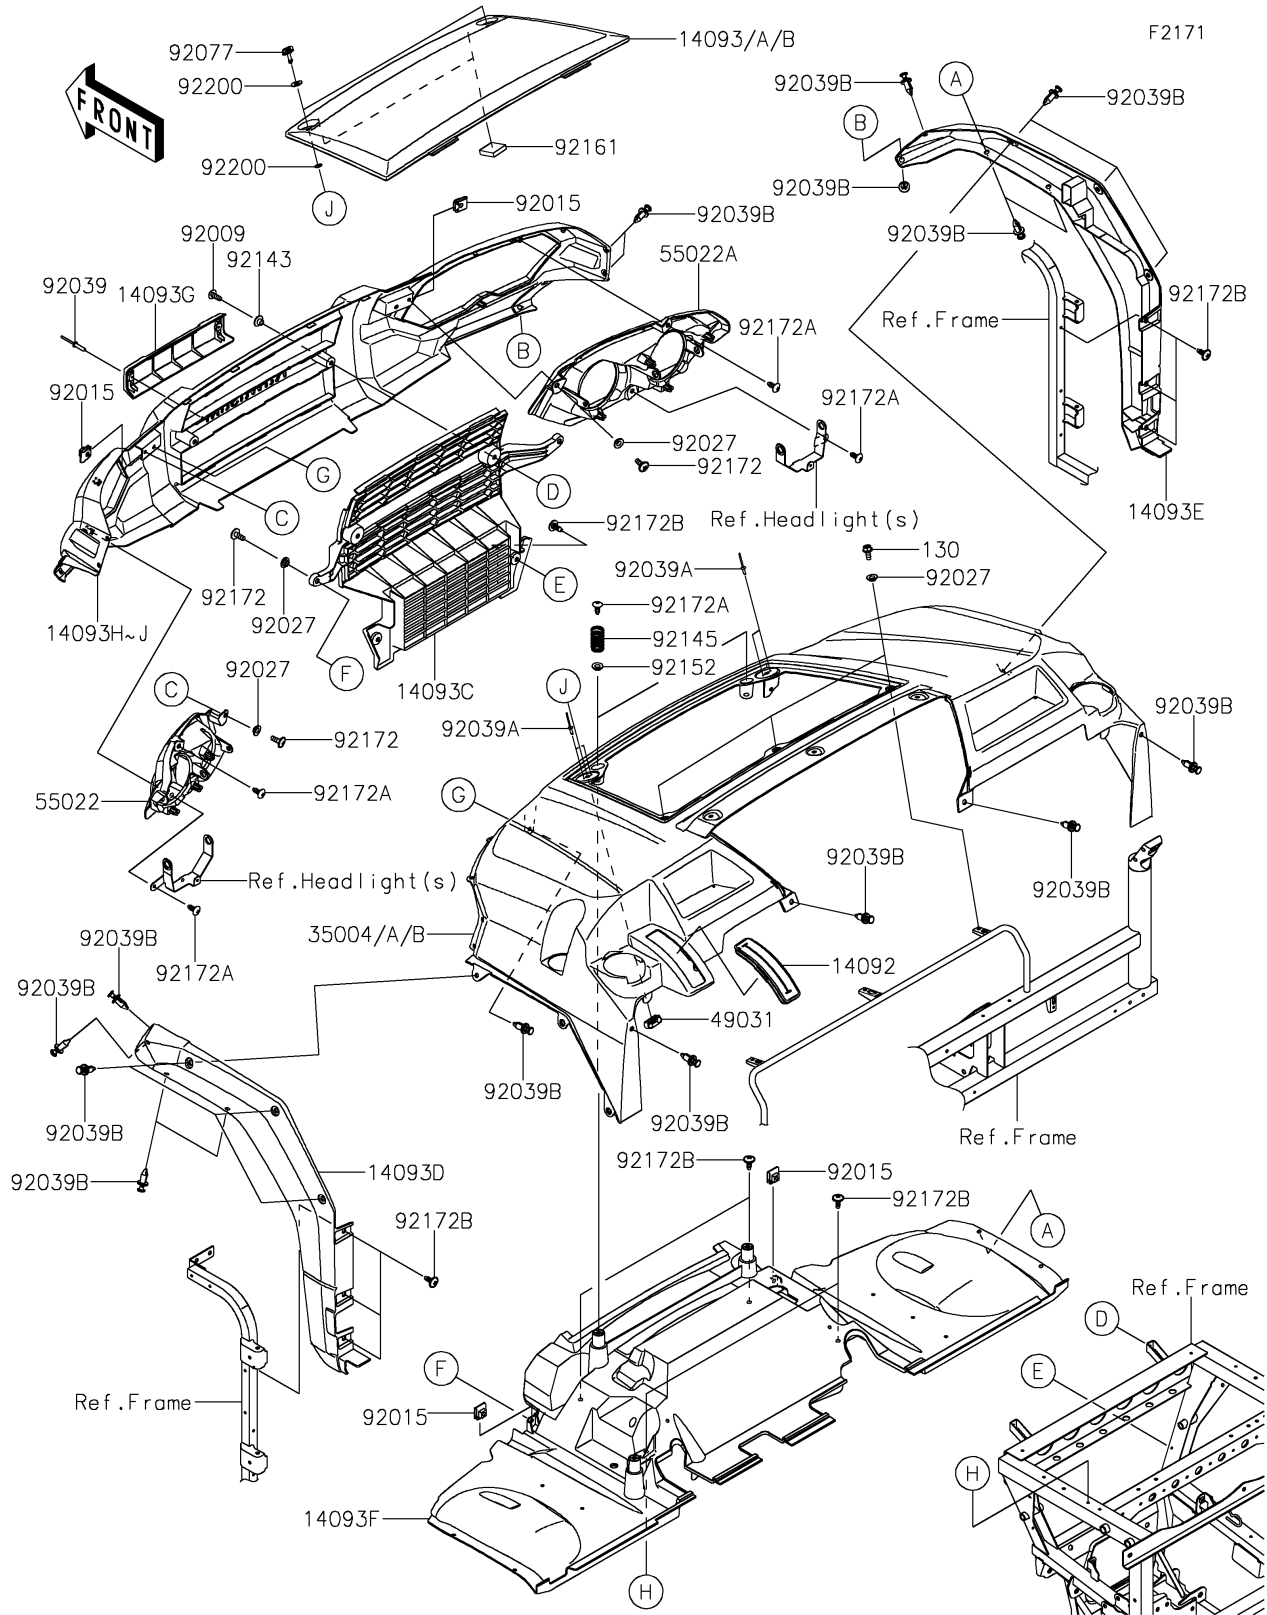

2025 MULE PRO-FXT 1000 LE Ranch Edition

PARTS DIAGRAM

Front Fender(s)

2025 MULE PRO-FXT 1000 LE Ranch Edition

Kawasaki
Let the Good Times Roll®

PARTS LIST

Front Fender(s)

ITEM NAME	PART NUMBER	QUANTITY
COVER,CENTER CONSOLE,TOP (Ref # 14092)	14092-0791	1
COVER,OPEN,M.TITANIUM (Ref # 14093)	14093-0019-16S	1
COVER,OPEN,M.D.RED (Ref # 14093A)	14093-0019-75M	1
COVER,RADIATOR (Ref # 14093C)	14093-0584	1
COVER,SIDE,LH (Ref # 14093D)	14093-0596	1
COVER,SIDE,RH (Ref # 14093E)	14093-0597	1
COVER,TOP,FR INNER (Ref # 14093F)	14093-1405	1
COVER,FR GRILLE,LOGO (Ref # 14093G)	14093-1434	1
COVER,FR GRILLE,M.TITANIUM (Ref # 14093H)	14093-1435-16S	1
COVER,FR GRILLE,M.D.RED (Ref # 14093I)	14093-1435-75M	1
FENDER-FRONT,M.TITANIUM (Ref # 35004)	35004-0337-16S	1
FENDER-FRONT,M.D.RED (Ref # 35004A)	35004-0337-75M	1
LATCH (Ref # 49031)	49031-0008	2
COVER-HEAD LAMP,LH (Ref # 55022)	55022-0322	1
COVER-HEAD LAMP,RH (Ref # 55022A)	55022-0323	1
SCREW,TAPPING,6X16 (Ref # 92009)	92009-1166	2
NUT,CLAMP,6MM (Ref # 92015)	92015-1678	4
COLLAR,L=4.6 (Ref # 92027)	92027-1168	7
RIVET,4.0X17.5 (Ref # 92039)	92039-0703	2
RIVET,3.2X9.5 (Ref # 92039A)	92039-0785	4
RIVET (Ref # 92039B)	92039-0865	24
KNOB (Ref # 92077)	92077-0030	2
COLLAR (Ref # 92143)	92143-1057	2
SPRING,17X65 (Ref # 92145)	92145-1727	2
COLLAR (Ref # 92152)	92152-0140	2
DAMPER,40X40X10 (Ref # 92161)	92161-1861	2
SCREW,6X16 (Ref # 92172)	92172-0236	4
SCREW,6X16 (Ref # 92172A)	92172-0284	6
SCREW,6X16 (Ref # 92172B)	92172-0826	12

2025 MULE PRO-FXT 1000 LE Ranch Edition

PARTS LIST

Front Fender(s)

ITEM NAME	PART NUMBER	QUANTITY
WASHER (Ref # 92200)	92200-0503	4
BOLT-FLANGED,6X14 (Ref # 130)	130BA0614	3