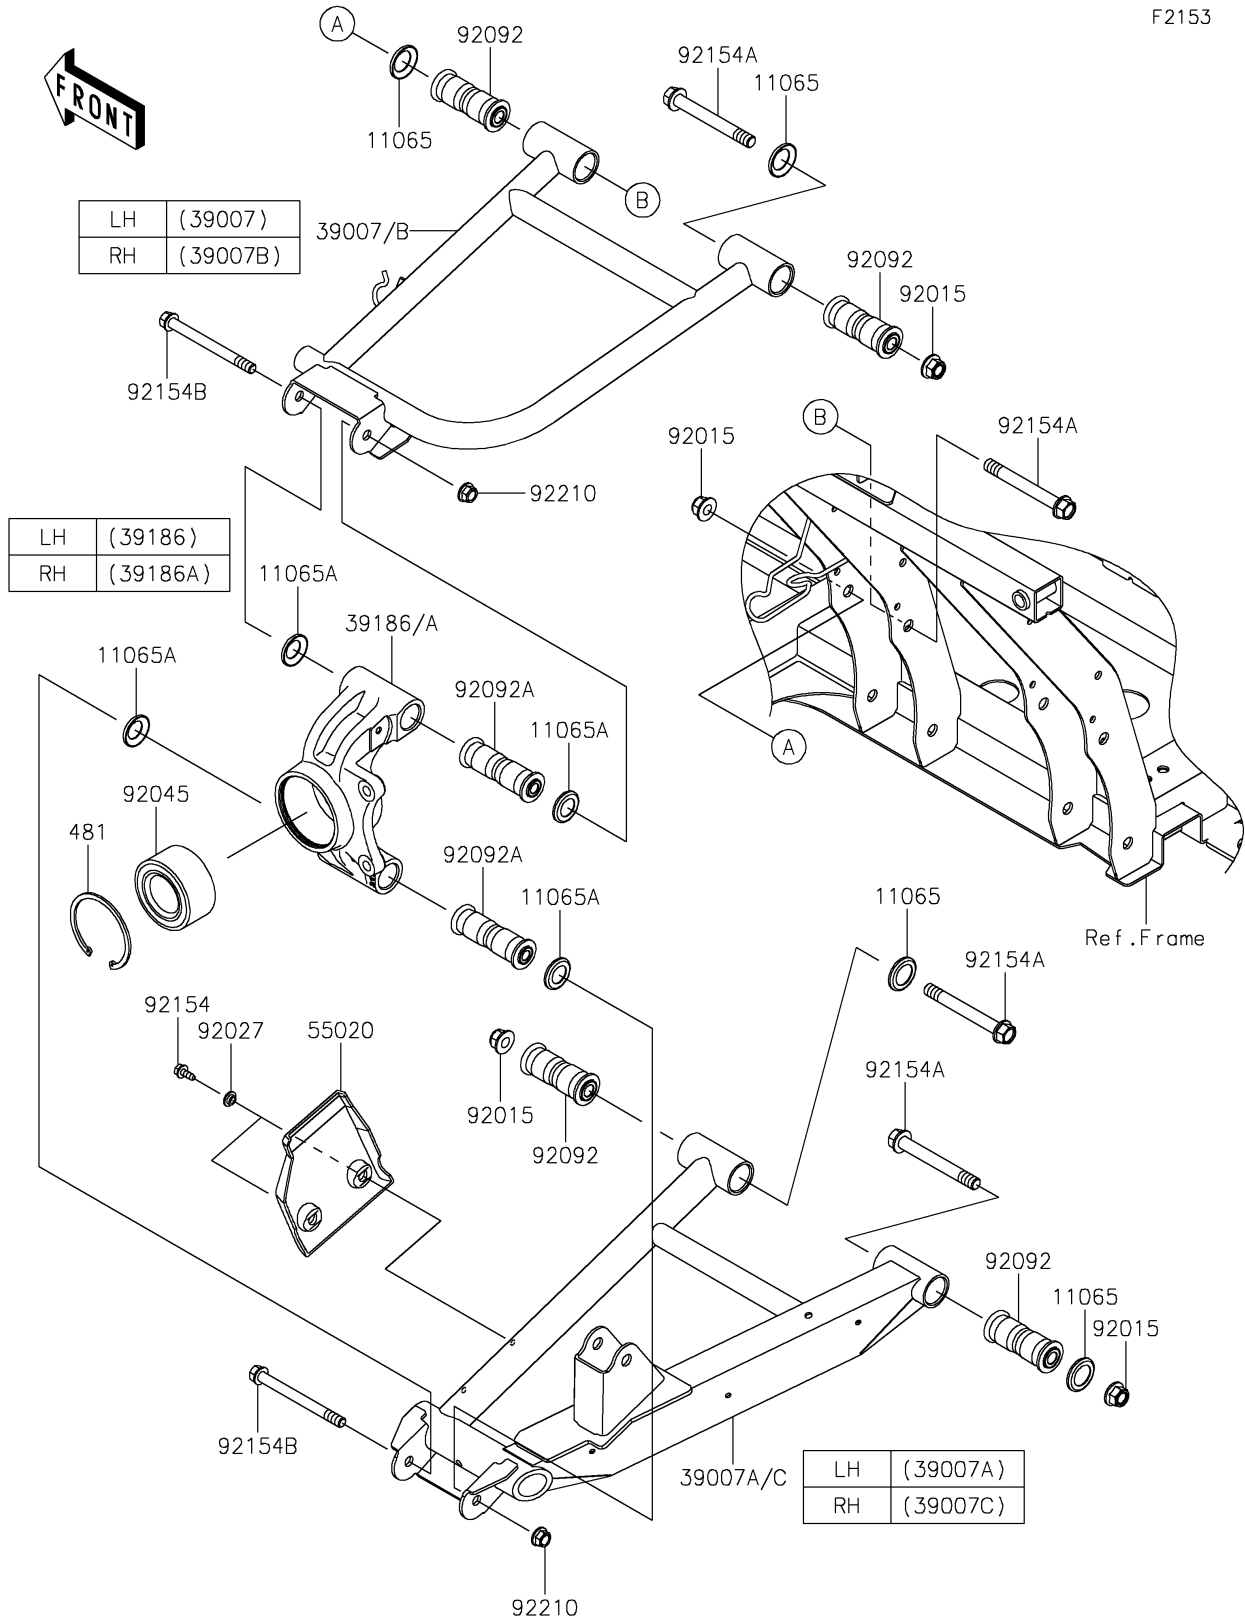

2025 MULE PRO-FXT 1000 LE Ranch Edition

PARTS DIAGRAM

Rear Suspension

F2153

2025 MULE PRO-FXT 1000 LE Ranch Edition

PARTS LIST

Rear Suspension

ITEM NAME	PART NUMBER	QUANTITY
-----------	-------------	----------
